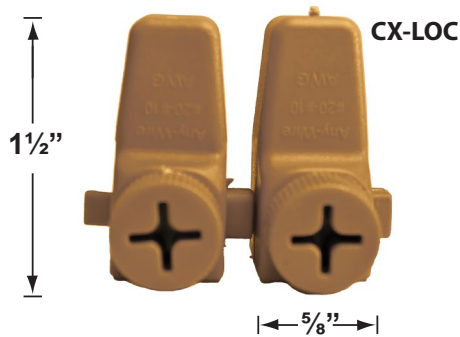

SPECIFICATION SHEET

PRODUCT # : CL-322B-AB

• Well Lights

• Cast Brass Fixture

Fixture Specifications:

Housing: Cast brass adjustable fixture with aiming mechanism, suspended inside PVC sleeve.

Faceplate: Cast brass with heat dissipative holes.

Gasket: Silicone "O" ring gasket on adjustable fixture for water tight sealing.

Wiring: Fixture is prewired with a 3-ft 18-2 SPT2-W direct burial cord. Wire connector available seperately. Universal connector (**CX-839**), silicone filled wire nut (**CX-854**) or quick-locking wire connector (**CX-LOC**) may be ordered to Corona Lighting.

Example: CL-322B-AB-L-ED16-5W-FL

• Corona Lighting reserves the right to make any change and/or improvement to the design and construction of this fixture without further notification.

PRODUCT # : CL-322B-AB

• Well Lights

• Cast Brass Fixture

Cable Connectors

- CX-854 Direct Burial Silicone Filled Wire Nut, **Tan**
- CX-858 Speedy Cable Connector, Supply Cable up to 10-2, **Black**
- CX-839 Universal cable connector, Supply cable up to 8-2, one/Pack **Black**
- CX-LOC Quick-Locking Silicone Filled Wire Connector, 25 Sets (50 per Pack)