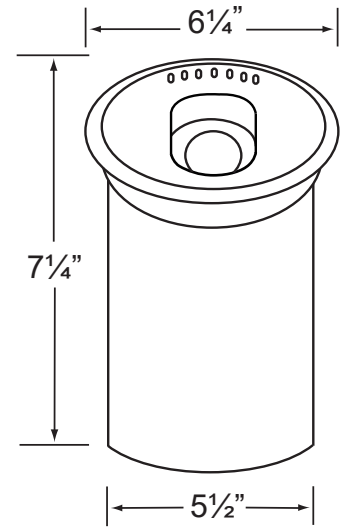

AVAILABLE LED LAMPS (Corona LED lamps have a five (5) year limited warranty against manufacturer's defects)

LAMP NUMBER	WATTS	BEAM		COLOR & TEMP.	RATED HOURS	HALOGEN EQUIVALENT
		SPREAD	LUMEN			
L-ED16-3W-SP	3.5	15° Spot	270	2700K	50,000	25 Watt
L-ED16-3W-FL	3.5	45° Flood	270	2700K	50,000	25 Watt
L-ED16-3W-WF	3.5	60° Wide Flood	270	2700K	50,000	25 Watt
L-ED16-5W-SP	5	15° Spot	350	2700K	50,000	40 Watt
L-ED16-5W-FL	5	45° Flood	350	2700K	50,000	40 Watt
L-ED16-5W-WF	5	60° Wide Flood	350	2700K	50,000	40 Watt
L-ED16-COB5W-SP	5	15° Spot	450	2700K	50,000	50 Watt
L-ED16-COB5W-FL	5	38° Flood	450	2700K	50,000	50 Watt
L-ED16-COB5W-WF	5	60° Wide Flood	450	2700K	50,000	50 Watt
L-ED16-COB5W-SP3K	5	15° Spot	470	3000K	50,000	50 Watt
L-ED16-COB5W-FL3K	5	38° Flood	470	3000K	50,000	50 Watt
L-ED16-COB5W-WF3K	5	60° Wide Flood	470	3000K	50,000	50 Watt

■ Single color MR-16 LED available in AMBER, BLUE, GREEN, PURPLE, RED and VIOLET

JOB INFORMATION

TYPE: _____ DATE: _____

JOB NAME & ADDRESS: _____

PRODUCT #: _____

TOTAL QUANTITY: _____

LAMP TYPE & WATTAGE: _____

TRANSFORMER: _____

CONTRACTOR: _____

SPECIFIER: _____

• When ordering LED lamp with a fixture your part number should follow the format below:

• CL - product # - lamp - wattage - lamp angle

CL - 322B-AB - L-ED16 - 5W - FL

Example: CL-322B-AB-L-ED16-5W-FL

• Corona Lighting reserves the right to make any change and/or improvement to the design and construction of this fixture without further notification.