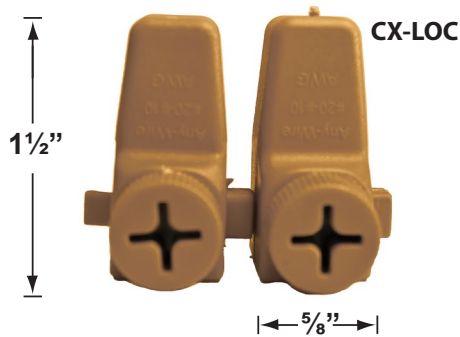

# ACCESSORIES SHEET

### Cable Connectors

- CX-854 Direct Burial Silicone Filled Wire Nut, **Tan**
- CX-858 Speedy Cable Connector, Supply Cable up to 10-2, **Black**
- CX-839 Universal cable connector, Supply cable up to 8-2, one/Pack **Black**
- CX-LOC Quick-Locking Silicone Filled Wire Connector, 25 Sets (50 per Pack)