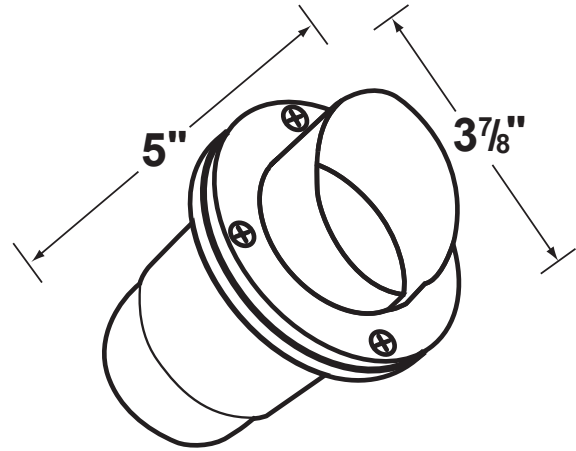

SPECIFICATION SHEET

PRODUCT # : CL-325-BK

• Well Lights

• Aluminum

Fixture Specifications:

Housing: Die-cast aluminum

Finish : Polyester UV powder coated, in **BK-Black**. Also available in **BR- Natural Brass**, and Composite housing in **NM- Black** finish.

Lens: Clear, tempered and heat resistant convex glass. Extra flat lens included.

Socket: Top grade ceramic bi-pin socket with retention clip.

Lamp: 12V, MR-16, 50W max. Available in LED (3.5W & 5W) or without lamp. See the Lamp Guide below for more information.

Gasket: Silicone "O" ring seals faceplate to housing providing weather tight protection.

Wiring: Fixture is prewired with a 3ft 18-2 SJT-W directburial cord. Wire connector sold separately. Silicone filled wire nut (**CX-854**) or quick-locking wire connector (**CX-LOC**) is available from Corona Lighting.

Mounting: In-ground direct burial or concrete encasement.

Electrical Notes: A remote 12V transformer is required. Options are available from Corona Lighting. Voltage range for LED lamps are 9V-17V. Proper grease/lubricant is suggested on threaded parts during installation process.

Warranty: Limited one (1) year warranty on aluminum fixture against manufacturer's defects.

3.5W and 5W

AVAILABLE LED LAMPS (Corona LED lamps have a five (5) year limited warranty against manufacturer's defects)

LAMP NUMBER	WATTS	BEAM		COLOR & TEMP.	RATED HOURS	HALOGEN EQUIVALENT
		SPREAD	LUMEN			
L-ED16-3W-SP	3.5	15° Spot	270	2700K	50,000	25 Watt
L-ED16-3W-FL	3.5	45° Flood	270	2700K	50,000	25 Watt
L-ED16-3W-WF	3.5	60° Wide Flood	270	2700K	50,000	25 Watt
L-ED16-5W-SP	5	15° Spot	350	2700K	50,000	40 Watt
L-ED16-5W-FL	5	45° Flood	350	2700K	50,000	40 Watt
L-ED16-5W-WF	5	60° Wide Flood	350	2700K	50,000	40 Watt
L-ED16-COB5W-SP	5	15° Spot	450	2700K	50,000	50 Watt
L-ED16-COB5W-FL	5	38° Flood	450	2700K	50,000	50 Watt
L-ED16-COB5W-WF	5	60° Wide Flood	450	2700K	50,000	50 Watt
L-ED16-COB5W-SP3K	5	15° Spot	470	3000K	50,000	50 Watt
L-ED16-COB5W-FL3K	5	38° Flood	470	3000K	50,000	50 Watt
L-ED16-COB5W-WF3K	5	60° Wide Flood	470	3000K	50,000	50 Watt

■ Single color MR-16 LED available in AMBER, BLUE, GREEN, PURPLE, RED and VIOLET

JOB INFORMATION

TYPE: _____ DATE: _____

JOB NAME & ADDRESS: _____

PRODUCT #: _____

TOTAL QUANTITY: _____

LAMP TYPE & WATTAGE: _____

TRANSFORMER: _____

CONTRACTOR: _____

SPECIFIER: _____

• When ordering LED lamp with a fixture your part number should follow the format below:

• CL - product # - color - lamp - wattage - lamp angle

CL - 325 - BK - L-ED16 - 5W - FL

Example: CL-325-BK-L-ED16-5W-FL

• Corona Lighting reserves the right to make any change and/or improvement to the design and construction of this fixture without further notification.