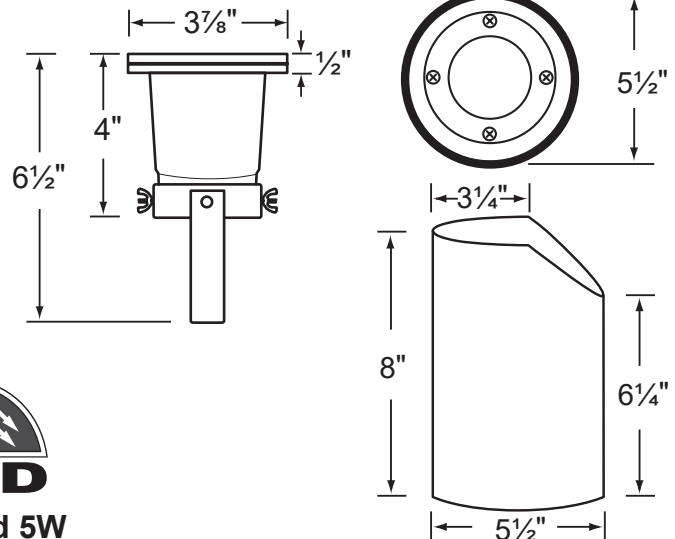

Gasket: Silicone "0" ring seals faceplate to housing providing weather tight protection.

Wiring: Fixture is prewired with a 3ft 18-2 SJT-W direct burial cord. Wire connector sold seperately. Silicone filled wire nut (**CX-854**) or quick-locking wire connector (**CX-LOC**) is available from Corona Lighting.

Mounting: In-ground direct burial or concrete encasement. Use gravel for proper drainage. Angle cut end required when installed 3" above the ground surface.

Electrical Notes: A remote 12V transformer is required. Options are available from Corona Lighting. Voltage range for LED lamps are 9V-17V. Some assembly needed. Proper grease/lubricant is suggested on threaded parts during installation.

Warranty: Limited one (1) year warranty on composite fixture against manufacturer's defects.

3.5W and 5W

AVAILABLE LED LAMPS (Corona LED lamps have a five (5) year limited warranty against manufacturer's defects)

LAMP NUMBER	WATTS	BEAM		COLOR & TEMP.	RATED HOURS	HALOGEN EQUIVALENT
		SPREAD	LUMEN			
L-ED16-3W-SP	3.5	15° Spot	270	2700K	50,000	25 Watt
L-ED16-3W-FL	3.5	45° Flood	270	2700K	50,000	25 Watt
L-ED16-3W-WF	3.5	60° Wide Flood	270	2700K	50,000	25 Watt
L-ED16-5W-SP	5	15° Spot	350	2700K	50,000	40 Watt
L-ED16-5W-FL	5	45° Flood	350	2700K	50,000	40 Watt
L-ED16-5W-WF	5	60° Wide Flood	350	2700K	50,000	40 Watt
L-ED16-COB5W-SP	5	15° Spot	450	2700K	50,000	50 Watt
L-ED16-COB5W-FL	5	38° Flood	450	2700K	50,000	50 Watt
L-ED16-COB5W-WF	5	60° Wide Flood	450	2700K	50,000	50 Watt
L-ED16-COB5W-SP3K	5	15° Spot	470	3000K	50,000	50 Watt
L-ED16-COB5W-FL3K	5	38° Flood	470	3000K	50,000	50 Watt
L-ED16-COB5W-WF3K	5	60° Wide Flood	470	3000K	50,000	50 Watt

■ Single color MR-16 LED available in AMBER, BLUE, GREEN, PURPLE, RED and VIOLET

JOB INFORMATION

TYPE: _____ DATE: _____

JOB NAME & ADDRESS: _____

PRODUCT #: _____

TOTAL QUANTITY: _____

LAMP TYPE & WATTAGE: _____

TRANSFORMER: _____

CONTRACTOR: _____

SPECIFIER: _____

• When ordering LED lamp with a fixture your part number should follow the format below:

• CL - product # - color - lamp - wattage - lamp angle

CL - 331 - BK - L-ED16 - 5W - FL

Example: CL-331-BK-L-ED16-5W-FL

• Corona Lighting reserves the right to make any change and/or improvement to the design and construction of this fixture without further notification.