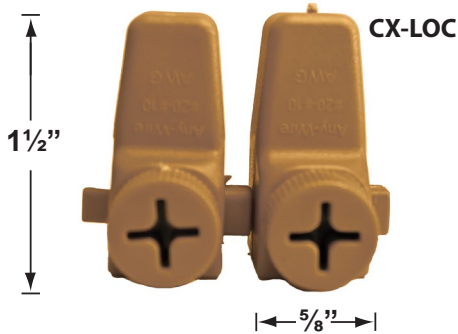

SPECIFICATION SHEET

PRODUCT # : CL-331-BK

•Well Lights

• Aluminum

Fixture Specifications:

Housing: Die cast aluminum adjustable fixture, suspended inside areversible PVC sleeve with both flat and angle-cut options on either end.

Gasket: Silicone "0" ring seals faceplate to housing providing weather tight protection.

Wiring: Fixture is prewired with a 3ft 18-2 SJT-W direct burial cord. Wire connector sold seperately. Silicone filled wire nut (**CX-854**) or quick-locking wire connector (**CX-LOC**) is available from Corona Lighting.

Example: CL-331-BK-L-ED16-5W-FL

• Corona Lighting reserves the right to make any change and/or improvement to the design and construction of this fixture without further notification.

ACCESSORIES SHEET

PRODUCT # : CL-331-BK

• Well Lights

• Aluminum

Cable Connectors

- CX-854 Direct Burial Silicone Filled Wire Nut, **Tan**
- CX-858 Speedy Cable Connector, Supply Cable up to 10-2, **Black**
- CX-839 Universal cable connector, Supply cable up to 8-2, one/Pack **Black**
- CX-LOC Quick-Locking Silicone Filled Wire Connector, 25 Sets (50 per Pack)