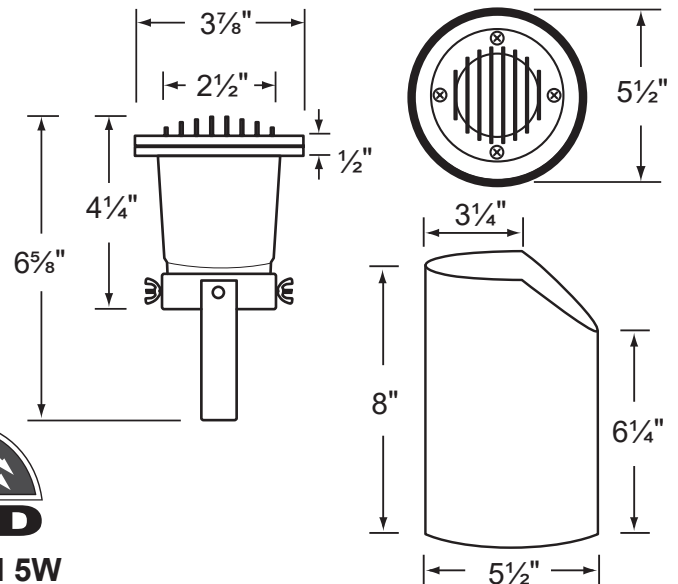

SPECIFICATION SHEET

PRODUCT # : CL-333-BK

• Well Lights

• Aluminum

Fixture Specifications:

Housing: Die cast aluminum adjustable fixture, suspended inside areversible PVC sleeve with both flat and angle-cut options on either end.

Finish : Polyester UV powder coated, in **BK-Black**. Also available in **BR- Natural Brass**, and Composite housing in **NM- Black** finish. PVC sleeve available in Black only.

Lens: Clear, tempered and heat resistant convex glass. Extra flat lens included.

Socket: Top grade ceramic bi-pin socket with retention clip.

Lamp: 12V, MR-16, 50W max. Available in LED (3.5W & 5W) or without lamp. See the Lamp Guide below for more information.

Gasket: Silicone "O" ring seals faceplate to housing providing weather tight protection.

Wiring: Fixture is prewired with a 3ft 18-2 SJT-W direct burial cord. Wire connector sold separately. Silicone filled wire nut (**CX-854**) or quick-locking wire connector (**CX-LOC**) is available from Corona Lighting.

Mounting: In-ground direct burial or concrete encasement. Use gravel for proper drainage. Angle cut end required when installed 3" above the ground surface.

Electrical Notes: A remote 12V transformer is required. Options are available from Corona Lighting. Voltage range for LED lamps are 9V-17V. Some assembly needed. Proper grease/lubricant is suggested on threaded parts during installation.

Warranty: Limited one (1) year warranty on aluminum fixture against manufacturer's defects.

3.5W and 5W

AVAILABLE LED LAMPS (Corona LED lamps have a five (5) year limited warranty against manufacturer's defects)