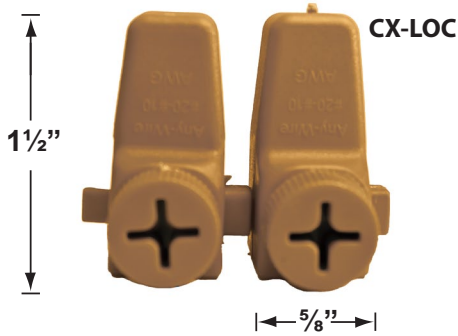

SPECIFICATION SHEET

PRODUCT # : CL-335-AB

• Well Light

• Cast Brass Faceplate

Fixture Specifications:

Housing: Stainless steel adjustable fixture, suspended inside a reversible PVC sleeve with both flat and angle-cut, options on either end.

Lens: None.

Socket: Loose, top grade screw-in terminal

Lamp: 12V, Par 36 50W Max. Available in LED (6W, 10W & 13W) or without lamp. See Lamp Guide below for more information.

Wiring: Fixture is prewired with a 5ft 18-2 SJT-W direct burial cord. Wire connector sold separately. Silicone filled wire nut (**CX-854**) or quick locking wire connector (**CX-LOC**) are available from Corona Lighting.

• Corona Lighting reserves the right to make any change and/or improvement to the design and construction of this fixture without further notification.

PRODUCT # : CL-335-AB

• Well Lights

• Cast Brass Faceplate

Cable Connectors

- CX-854 Direct Burial Silicone Filled Wire Nut, **Tan**
- CX-858 Speedy Cable Connector, Supply Cable up to 10-2, **Black**
- CX-839 Universal cable connector, Supply cable up to 8-2, one/Pack **Black**
- CX-LOC Quick-Locking Silicone Filled Wire Connector, 25 Sets (50 per Pack)