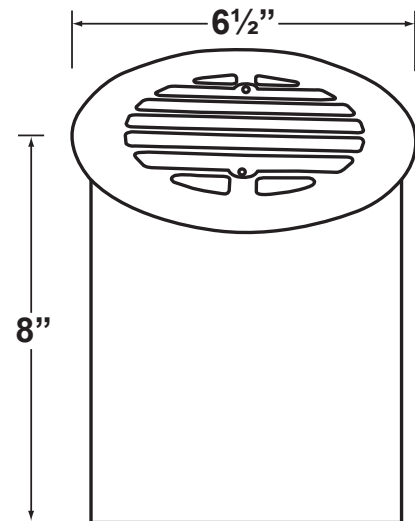

AVAILABLE LED LAMPS (Corona LED lamps have a five (5) year limited warranty against manufacturer's defects)

LAMP NUMBER	WATTS	BEAM		COLOR & TEMP.	RATED HOURS	HALOGEN EQUIVALENT
		SPREAD	LUMEN			
L-ED36-6W-FL	6	45° Flood	610	2700K	50,000	35 Watt
L-ED36-6W-WF	6	60° Wide Flood	610	2700K	50,000	35 Watt
L-ED36-10W-FL	10	45° Flood	800	2700K	50,000	50 Watt
L-ED36-10W-WF	10	60° Wide Flood	800	2700K	50,000	50 Watt
L-ED36-13W-FL	13	45° Flood	1150	2700K	50,000	75 Watt
L-ED36-13W-WF	13	60° Wide Flood	1150	2700K	50,000	75 Watt

For more additional Lamps, and accessories visit Coronalighting.com

JOB INFORMATION

TYPE: DATE:

JOB NAME & ADDRESS:

PRODUCT #:

TOTAL QUANTITY:

LAMP TYPE & WATTAGE:

TRANSFORMER:

CONTRACTOR:

SPECIFIER:

• When ordering LED lamp with a fixture your part number should follow the format below:

• CL - product # - lamp - wattage - lamp angle

CL - 335-AB - L-ED16 - 5W - FL

Example: CL-335-AB-L-ED16-5W-FL

• Corona Lighting reserves the right to make any change and/or improvement to the design and construction of this fixture without further notification.