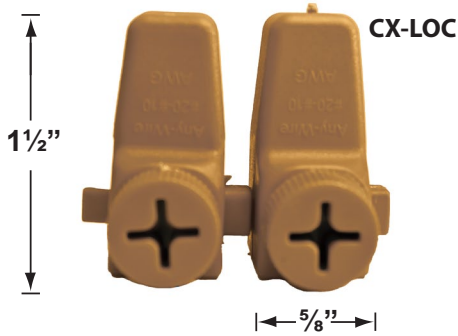

SPECIFICATION SHEET

PRODUCT # : CL-336

•Well Lights

•Stainless Steel

Fixture Specifications:

- Housing:** Stainless steel adjustable fixture, suspended inside areversible PVC sleeve with both flat and angle-cut options on either end.
- Finish:** Fixture is naturally finished stainless steel. PVC sleeve is only available in Black.
- Lens:** None.
- Socket:** Loose, top grade screw-in terminal.
- Lamp:** 12V, Par 36 50W Max. Available in LED (6W, 10W & 13W) or without lamp. See Lamp Guide beow for more information.
- Gasket:** None.

- Wiring:** Fixture is prewired with a 5ft 18-2 SJT-W direct burial cord. Wire connector sold seperately. Silicone filled wire nut (**CX-854**) or quick locking wire connector (**CX-LOC**) are available from Corona Lighting.
- Mounting:** In-ground direct burial or concrete encasement. Use gravel for proper drainage. Angle cut end required when installed 3" above the ground surface.
- Electrical Notes:** A remote 12V transformer is required. Options are available from Corona Lighting. Voltage range for LED lamps are 9V-24V. Proper grease/lubricant is suggested on threaded parts during installation process.
- Warranty:** Limited lifetime warranty on fixture only, against manufacturer's defects.

CONTRACTOR:

SPECIFIER:

PRODUCT # : CL-336

• Well Lights

• Stainless Steel

Cable Connectors

- CX-854 Direct Burial Silicone Filled Wire Nut, **Tan**
- CX-858 Speedy Cable Connector, Supply Cable up to 10-2, **Black**
- CX-839 Universal cable connector, Supply cable up to 8-2, one/Pack **Black**
- CX-LOC Quick-Locking Silicone Filled Wire Connector, 25 Sets (50 per Pack)

Faceplates

- CX-880B-AB Brass Louvered Coverplate