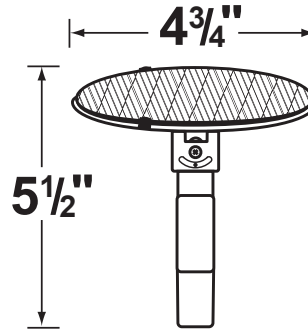

SPECIFICATION SHEET

PRODUCT # : CL-336

•Well Lights

•Stainless Steel

Fixture Specifications:

- Housing:** Stainless steel adjustable fixture, suspended inside areversible PVC sleeve with both flat and angle-cut options on either end.
- Finish:** Fixture is naturally finished stainless steel. PVC sleeve is only available in Black.
- Lens:** None.
- Socket:** Loose, top grade screw-in terminal.
- Lamp:** 12V, Par 36 50W Max. Available in LED (6W, 10W & 13W) or without lamp. See Lamp Guide beow for more information.
- Gasket:** None.

- Wiring:** Fixture is prewired with a 5ft 18-2 SJT-W direct burial cord. Wire connector sold seperately. Silicone filled wire nut (**CX-854**) or quick locking wire connector (**CX-LOC**) are available from Corona Lighting.
- Mounting:** In-ground direct burial or concrete encasement. Use gravel for proper drainage. Angle cut end required when installed 3" above the ground surface.
- Electrical Notes:** A remote 12V transformer is required. Options are available from Corona Lighting. Voltage range for LED lamps are 9V-24V. Proper grease/lubricant is suggested on threaded parts during installation process.
- Warranty:** Limited lifetime warranty on fixture only, against manufacturer's defects.