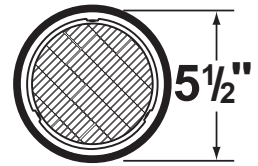

SPECIFICATION SHEET

PRODUCT # : CL-336

•Well Lights

•Stainless Steel

Fixture Specifications:

- Housing:** Stainless steel adjustable fixture, suspended inside areversible PVC sleeve with both flat and angle-cut options on either end.
- Finish:** Fixture is naturally finished stainless steel. PVC sleeve is only available in Black.
- Lens:** None.
- Socket:** Loose, top grade screw-in terminal.
- Lamp:** 12V, Par 36 50W Max. Available in LED (6W, 10W & 13W) or without lamp. See Lamp Guide beow for more information.
- Gasket:** None.

- Wiring:** Fixture is prewired with a 5ft 18-2 SJT-W direct burial cord. Wire connector sold seperately. Silicone filled wire nut (**CX-854**) or quick locking wire connector (**CX-LOC**) are available from Corona Lighting.
- Mounting:** In-ground direct burial or concrete encasement. Use gravel for proper drainage. Angle cut end required when installed 3" above the ground surface.
- Electrical Notes:** A remote 12V transformer is required. Options are available from Corona Lighting. Voltage range for LED lamps are 9V-24V. Proper grease/lubricant is suggested on threaded parts during installation process.
- Warranty:** Limited lifetime warranty on fixture only, against manufacturer's defects.