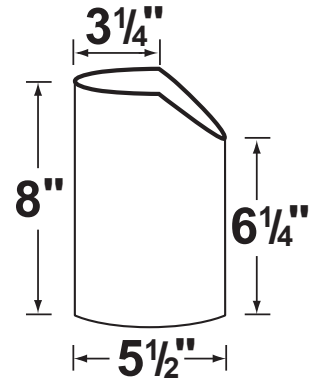

SPECIFICATION SHEET

PRODUCT # : CL-336

•Well Lights

•Stainless Steel

Fixture Specifications:

1. **Housing:** Stainless steel adjustable fixture, suspended inside areversible PVC sleeve with both flat and angle-cut options on either end.
2. **Finish:** Fixture is naturally finished stainless steel. PVC sleeve is only available in Black.
3. **Lens:** None.
4. **Socket:** Loose, top grade screw-in terminal.
5. **Lamp:** 12V, Par 36 50W Max. Available in LED (6W, 10W & 13W) or without lamp. See Lamp Guide beow for more information.
6. **Gasket:** None.

1. **Wiring:** Fixture is prewired with a 5ft 18-2 SJT-W direct burial cord. Wire connector sold seperately. Silicone filled wire nut (**CX-854**) or quick locking wire connector (**CX-LOC**) are available from Corona Lighting.
2. **Mounting:** In-ground direct burial or concrete encasement. Use gravel for proper drainage. Angle cut end required when installed 3" above the ground surface.
3. **Electrical Notes:** A remote 12V transformer is required. Options are available from Corona Lighting. Voltage range for LED lamps are 9V-24V. Proper grease/lubricant is suggested on threaded parts during installation process.
4. **Warranty:** Limited lifetime warranty on fixture only, against manufacturer's defects.

AVAILABLE LED LAMPS (Corona LED lamps have a five (5) year limited warranty against manufacturer's defects)

LAMP NUMBER	WATTS	BEAM		COLOR & TEMP.	RATED HOURS	HALOGEN EQUIVALENT
		SPREAD	LUMEN			
L-ED36-6W-FL	6	45° Flood	610	2700K	50,000	35 Watt
L-ED36-6W-WF	6	60° Wide Flood	610	2700K	50,000	35 Watt
L-ED36-10W-FL	10	45° Flood	800	2700K	50,000	50 Watt
L-ED36-10W-WF	10	60° Wide Flood	800	2700K	50,000	50 Watt
L-ED36-13W-FL	13	45° Flood	1150	2700K	50,000	75 Watt
L-ED36-13W-WF	13	60° Wide Flood	1150	2700K	50,000	75 Watt

For more additional Lamps, and accessories visit Coronalighting.com

JOB INFORMATION

TYPE: _____ DATE: _____

JOB NAME & ADDRESS: _____

PRODUCT #:

TOTAL QUANTITY:

LAMP TYPE & WATTAGE:

TRANSFORMER:

CONTRACTOR:

SPECIFIER: