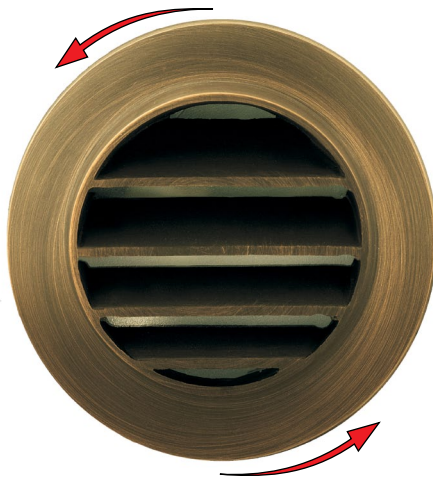

SPECIFICATION SHEET

PRODUCT # : CL-342B-AB

• Step Lights

• Cast Brass

Fixture Specifications:

Housing: Corrosion Resistant Cast Brass.

Faceplate: Diecast solid brass, fitted to housing with silicone "O" ring gasket.

Finish: **AB- Antique Bronze.** Natural toning process. AB finish will vary due to artistic process. Also available in **BR, GM,** and **SI** finishes

Lens: Frosted and heat resistant flat glass.

Socket: Top grade bi-pin socket.

Lamp: 12V T3, 20W Max. Available in LED (2W & 2.5W) or without lamp. See the Lamp Guide below for more information.

Mounting: Surface mounted, includes mounting plate.

Wiring: Fixture is prewired with a 18-2 SPT1-W direct burial cord. Wire connector available separately. Universal connector (**CX-839**), silicone filled wire nut (**CX-854**) or quick locking wire connector (**CX-LOC**) are available from Corona Lighting.

Gasket: Silicone "O" ring seals face plate to housing providing weather tight protection

Electrical Notes: A remote 12V transformer required, may be ordered to Corona Lighting separately. Operating voltage range for LED lamps the range is 8-21V.

Warranty: Limited lifetime warranty on fixture against manufacturer's defects.

Twist To Lock Function
Tool Free relamping.