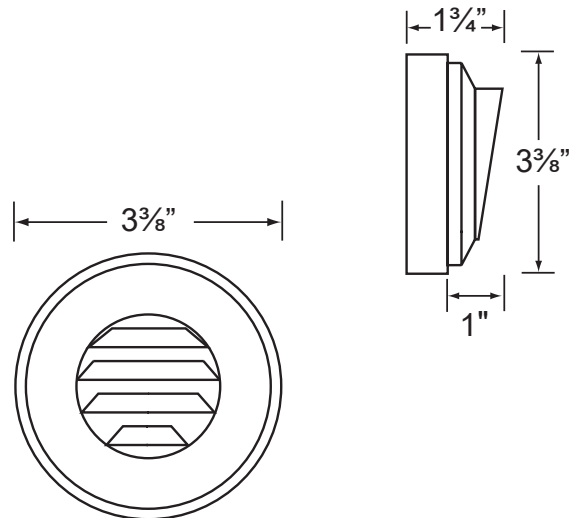

AVAILABLE LED LAMPS (Corona LED lamps have a five (5) year limited warranty against manufacturer's defects)

LAMP NUMBER	WATTS	BEAM		COLOR & TEMP.	RATED HOURS	HALOGEN EQUIVALENT
		SPREAD	LUMEN			
L-EDT3-2W	2	360°	200	2700K	25,000	20 Watt
L-EDT3-2.5W	2.5	180°	240	2700K	25,000	35 Watt
L-EDT3-2W-3K	2	360°	210	3000K	25,000	20 Watt
L-EDT3-2.5W-3K	2.5	180°	250	3000K	25,000	35 Watt
L-EDT3-AM*	2	360°	170	2000K	25,000	20 Watt

* AM- Amber color
For more additional Lamps, and accessories visit Coronalighting.com

JOB INFORMATION

TYPE: _____ DATE: _____

JOB NAME & ADDRESS: _____

PRODUCT #: _____

TOTAL QUANTITY: _____

LAMP TYPE & WATTAGE: _____

TRANSFORMER: _____

CONTRACTOR: _____

SPECIFIER: _____

• If you are ordering LED lamps you should follow the format below:

• **CL** - **product #** - **lamp** - **wattage**

Example: CL-342B-AB-L-EDT3-2W-3K

CL - **342B-AB** - **L-EDT3** - **2W-3K**

• Corona Lighting reserves the right to make any change and/or improvement to the design and construction of this fixture without further notification.