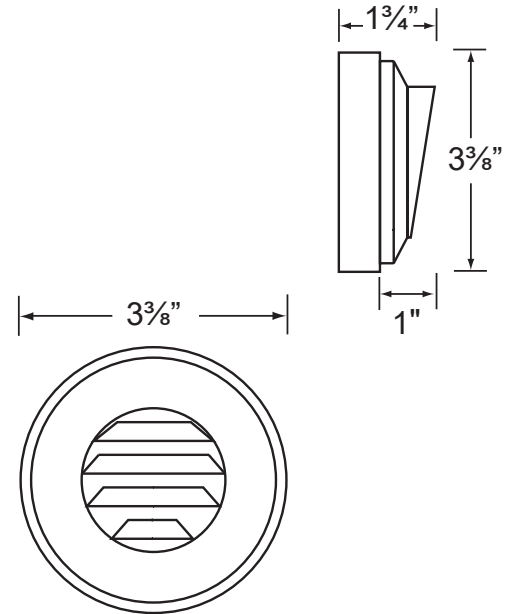

AVAILABLE LED LAMPS (Corona LED lamps have a five (5) year limited warranty against manufacturer's defects)

LAMP NUMBER	WATTS	BEAM		COLOR & TEMP.	RATED HOURS	HALOGEN EQUIVALENT
		SPREAD	LUMEN			
L-EDT5-1.5W	1.5	180°	120	2700K	12,000	10 Watt

JOB INFORMATION

TYPE: _____ DATE: _____
JOB NAME & ADDRESS: _____
PRODUCT #: _____
TOTAL QUANTITY: _____
LAMP TYPE & WATTAGE: _____
TRANSFORMER: _____
CONTRACTOR: _____
SPECIFIER: _____

• If you are ordering LED lamps you should follow the format below:

• **CL** - **product #** - **lamp** - **wattage**
CL - 342B-SI - L-EDT5 - 1.5W

Example: CL-342B-SI-L-EDT5-1.5W

• Corona Lighting reserves the right to make any change and/or improvement to the design and construction of this fixture without further notification.