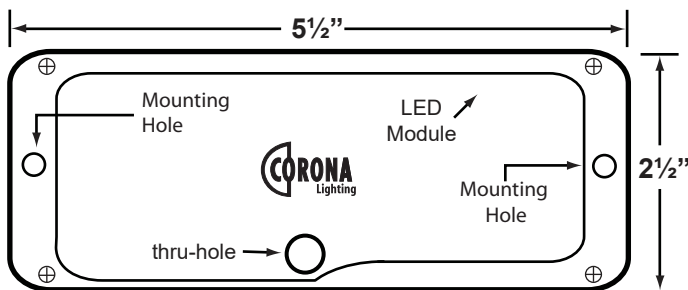

Template of backplate

NO BACKBOX REQUIRED

NOTE: This is the back of the Fixture. Looking from the front of the fixture the positions of through-hole and other details are reversed.

JOB INFORMATION

TYPE: DATE:

JOB NAME & ADDRESS:

PRODUCT #:

TOTAL QUANTITY:

LAMP TYPE & WATTAGE:

TRANSFORMER:

CONTRACTOR:

SPECIFIER: