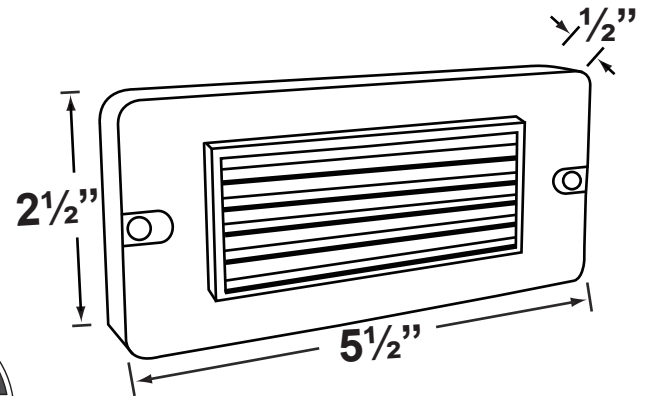

SPECIFICATION SHEET

PRODUCT # : CL-345B-AB

• Step Light

• Cast Brass

Fixture Specifications:

Housing: Heavy Duty Corrosion Resistant Cast Brass.

Faceplate: Diecast brass faceplate with frosted lens, fitted to stainless steel backplate.

Wiring: Fixture is prewired with a 25 ft SPT2-W direct burial cord, pre-stripped for easy connection. Wire connector sold separately. Universal connector (**CX-839**), silicone filled wire nut (**CX-854**) or quick locking wire connector (**CX-LOC**) are available from Corona Lighting.

Mounting: Surface mounted on walls or steps. Best used on concrete, brick, or other masonry surfaces. Two screws and two anchor bolts are provided.

Electrical Notes: Removable LED module is dimmable. A remote 12V magnetic transformer is required. Options are available from Corona Lighting. Not for use with electronic transformers. Voltage range for LED module is: 8 -15Volt AC
Ambient temperature: -40°F to 124°F. CRI: Ra > 80
Proper grease/lubricant is suggested on threaded parts during installation process. Increasing voltage above 12 volts AC may decreased life of LED cores.

Dimensions: 5½" (Width) x 2½" (Height) x ½" (Depth)

Warranty: Limited lifetime warranty on fixture housing and faceplate against manufacturer's defects. Ten (10) year warranty on removable LED module.

Template of backplate