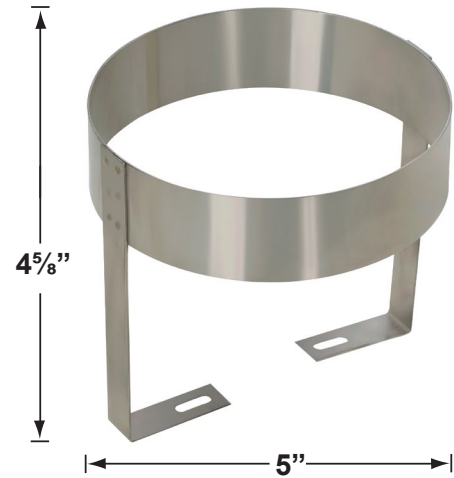

Mounting Tools

- CX-237 Concrete Pour Kit, **Stainless Steel**