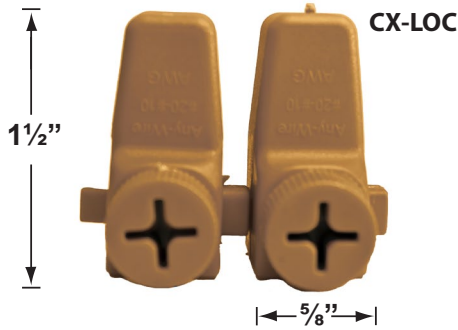

SPECIFIER: \_\_\_\_\_

• When ordering LED lamp with a fixture your part number should follow the format below:

• CL - product # - lamp - wattage - lamp angle  
CL - 346B-GM - L-ED16 - 5W - FL

Example: CL-346B-GM-L-ED16-5W-FL

### Cable Connectors

- CX-854 Direct Burial Silicone Filled Wire Nut, **Tan**
- CX-858 Speedy Cable Connector, Supply Cable up to 10-2, **Black**
- CX-839 Universal cable connector, Supply cable up to 8-2, one/Pack **Black**
- CX-LOC Quick-Locking Silicone Filled Wire Connector, 25 Sets (50 per Pack)