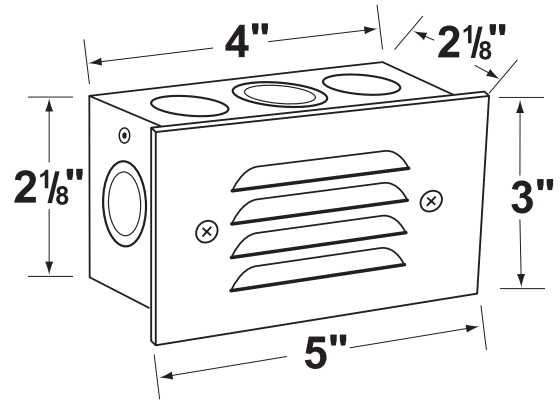

AVAILABLE LED LAMPS (Corona LED lamps have a five (5) year limited warranty against manufacturer's defects)

JOB INFORMATION

LAMP NUMBER	WATTS	BEAM		COLOR & TEMP.	RATED HOURS	HALOGEN EQUIVALENT
		SPREAD	LUMEN			
L-EDBA-2W	2	360°	200	2700K	25,000	20 Watt
L-EDBA-2.5W	2.5	180°	240	2700K	25,000	35 Watt
L-EDBA-2W-3K	2	360°	210	3000K	25,000	20 Watt
L-EDBA-2.5W-3K	2.5	180°	250	3000K	25,000	35 Watt
L-EDBA-AM*	2	360°	170	2000K	25,000	20 Watt

TYPE: DATE:

JOB NAME & ADDRESS:

PRODUCT #:

TOTAL QUANTITY:

LAMP TYPE & WATTAGE:

TRANSFORMER:

CONTRACTOR:

SPECIFIER:

*AM- Amber color

For more additional Lamps, and accessories visit Coronalighting.com

• If you are ordering LED lamps you should follow the format below:

• CL - **product #** - **color** - **lamp** - **wattage**
CL - 351 - BZ - L-EDBA - 2W-3K

Example: CL-351-BZ-L-EDBA-2W-3K

• Corona Lighting reserves the right to make any change and/or improvement to the design and construction of this fixture without further notification.