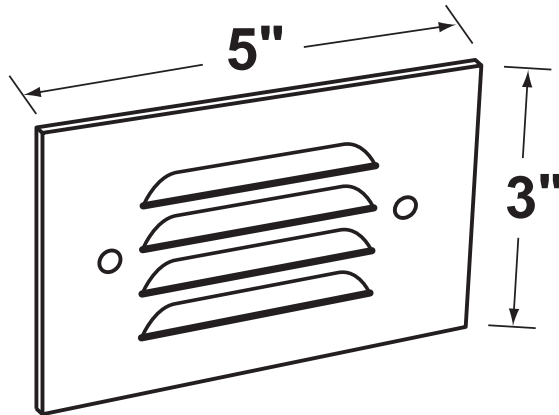

ACCESSORIES SHEET

PRODUCT # : CL-351

• Step Light

• Steel

Faceplates

CX-867 Aluminum 4 Louver Faceplate with Clear Acrylic Lens.

Finishes: **BK**- Black, **BZ**- Bronze, or **WH**- White