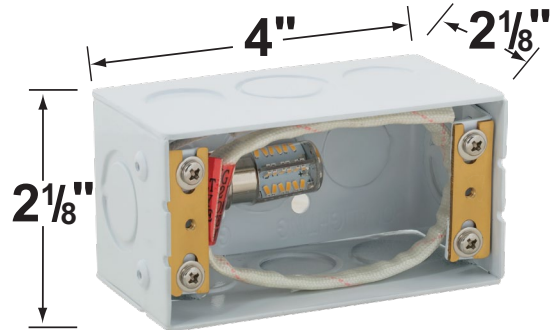

Gasket: Silicone gasket providing water-tight protection.

Wiring: Fixture comes prewired with a 12 inch direct burial cord. Wire connector sold separately. Universal connector (**CX-839**), silicone filled wire nut (**CX-854**) or quick locking wire connector (**CX-LOC**) are available from Corona Lighting.

Mounting: Recessed box to mount into concrete, brick or Masonry. Outdoor use only.

Electrical Notes: A remote 12V transformer is required. Options are available from Corona Lighting. Voltage range for LED lamps are 8V-21V.

Lamp not included. Shown for demonstration.

Cable Connectors

- CX-854 Direct Burial Silicone Filled Wire Nut, **Tan**
- CX-858 Speedy Cable Connector, Supply Cable up to 10-2, **Black**
- CX-839 Universal cable connector, Supply cable up to 8-2, one/Pack **Black**
- CX-LOC Quick-Locking Silicone Filled Wire Connector, 25 Sets (50 per Pack)