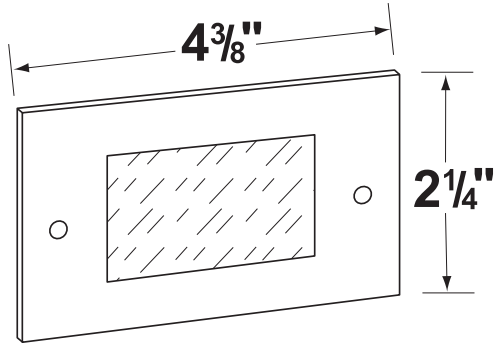

PRODUCT # : CL-360B-AB

• Step Light

• Steel & Brass

Faceplates

CX-872B-AB Brass, Lensed faceplate with white acrylic lens.

Finish: **AB**-Antique Bronze.

Also available in **BK, BZ, RT, WH, GM, OC, SI, and RC**.