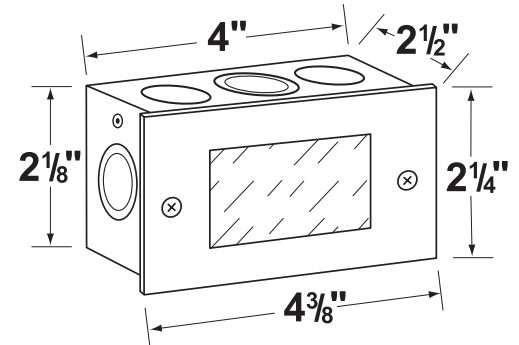

SPECIFICATION SHEET

PRODUCT # : CL-360B-AB

• Step Light

• Steel & Brass

Fixture Specifications:

Housing: White powder coated steel mount box with S.C. bayonet socket.

Faceplate: Stamped brass available in **AB**- Antique Bronze. AB finish will vary due to artistic process. Also available in **BK, BZ, GM, OC, RC, RT, SI, WH**

Lens: High impact white polycarbonate

Socket: Top grade fixed SC bayonet socket

Lamp: 12V, S.C. Bayonet, 18W max. Available in LED (2W & 2.5W) or without lamp. See the Lamp Guide below for more information.

Gasket: Silicone gasket providing water-tight protection.

Wiring: Fixture comes prewired with a 12 inch direct burial cord. Wire connector sold separately. Universal connector (**CX-839**), silicone filled wire nut (**CX-854**) or quick locking wire connector (**CX-LOC**) are available from Corona Lighting.

Mounting: Recessed box to mount into concrete, brick or Masonry. Outdoor use only.

Electrical Notes: A remote 12V transformer is required. Options are available from Corona Lighting. Voltage range for LED lamps are 8V-21V.

Warranty: **AB, GM, OC, SI, and RC**- Limited lifetime warranty on fixture housing and faceplate against manufacturer's defects. **BK, BZ, RT and WH**- Five year warranty on fixture housing and faceplate against manufacturer's defects.

AVAILABLE LED LAMPS (Corona LED lamps have a five (5) year limited warranty against manufacturer's defects)

LAMP NUMBER	WATTS	BEAM		COLOR & TEMP.	RATED HOURS	HALOGEN EQUIVALENT
		SPREAD	LUMEN			
L-EDBA-2W	2	360°	200	2700K	25,000	20 Watt
L-EDBA-2.5W	2.5	180°	240	2700K	25,000	35 Watt
L-EDBA-2W-3K	2	360°	210	3000K	25,000	20 Watt
L-EDBA-2.5W-3K	2.5	180°	250	3000K	25,000	35 Watt
L-EDBA-AM*	2	360°	170	2000K	25,000	20 Watt

*AM- Amber color

For more additional Lamps, and accessories visit Coronalighting.com

JOB INFORMATION

TYPE: DATE:

JOB NAME & ADDRESS:

PRODUCT #:

TOTAL QUANTITY:

LAMP TYPE & WATTAGE:

TRANSFORMER:

CONTRACTOR:

SPECIFIER:

• If you are ordering LED lamps you should follow the format below:

• CL - **product #** - **color** - **lamp** - **wattage**
CL - 360 - BK - L-EDBA - 2W-3K

Example: CL-360-BK-L-EDBA-2W-3K

• Corona Lighting reserves the right to make any change and/or improvement to the design and construction of this fixture without further notification.