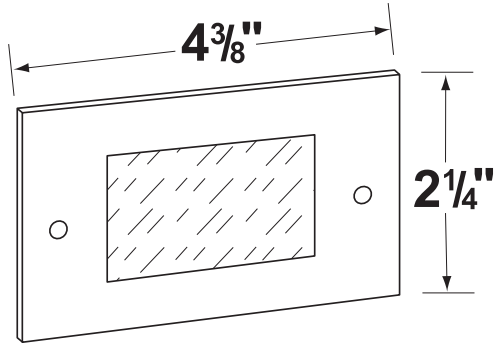

ACCESSORIES SHEET

PRODUCT # : CL-360B-OC

• Step Light

• Steel & Brass

Faceplates

CX-872B-OC Brass, Lensed faceplate with white acrylic lens.

Finish: **OC**- Old Copper.

Also available in **BK, BZ, RT, WH, AB, GM, SI, and RC**.