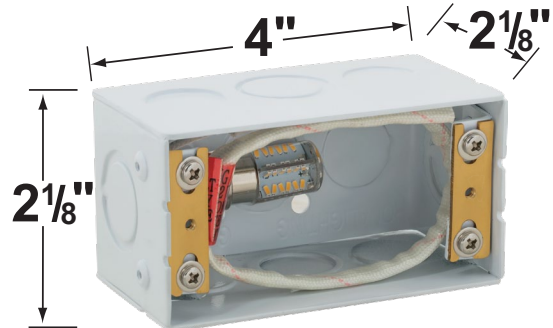

Gasket: Silicone gasket providing water-tight protection.

Wiring: Fixture comes prewired with a 12 inch direct burial cord. Wire connector sold separately. Universal connector (**CX-839**), silicone filled wire nut (**CX-854**) or quick locking wire connector (**CX-LOC**) are available from Corona Lighting.

Mounting: Recessed box to mount into concrete, brick or Masonry. Outdoor use only.

Electrical Notes: A remote 12V transformer is required. Options are available from Corona Lighting. Voltage range for LED lamps are 8V-21V.

Lamp not included. Shown for demonstration.

Cable Connectors

- CX-854 Direct Burial Silicone Filled Wire Nut, **Tan**
- CX-858 Speedy Cable Connector, Supply Cable up to 10-2, **Black**
- CX-839 Universal cable connector, Supply cable up to 8-2, one/Pack **Black**
- CX-LOC Quick-Locking Silicone Filled Wire Connector, 25 Sets (50 per Pack)