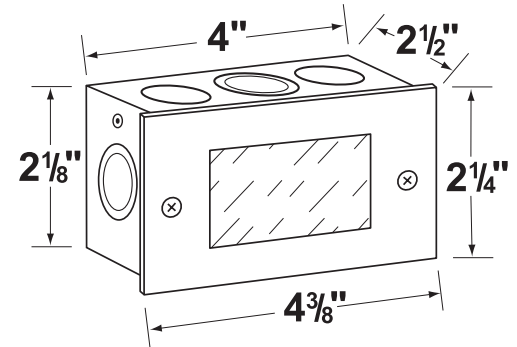

SPECIFICATION SHEET

PRODUCT # : CL-360B-OC

• Step Light

• Steel & Brass

Fixture Specifications:

Housing: White powder coated steel mount box with S.C. bayonet socket.

Faceplate: Stamped brass available in **OC**- Old Copper. Also available in **AB, BK, BZ, GM, RC, RT, SI, WH**

Lens: High impact white polycarbonate

Socket: Top grade fixed SC bayonet socket

Lamp: 12V, S.C. Bayonet, 18W max. Available in LED (2W & 2.5W) or without lamp. See the Lamp Guide below for more information.

Gasket: Silicone gasket providing water-tight protection.

Wiring: Fixture comes prewired with a 12 inch direct burial cord. Wire connector sold separately. Universal connector (**CX-839**), silicone filled wire nut (**CX-854**) or quick locking wire connector (**CX-LOC**) are available from Corona Lighting.

Mounting: Recessed box to mount into concrete, brick or Masonry. Outdoor use only.

Electrical Notes: A remote 12V transformer is required. Options are available from Corona Lighting. Voltage range for LED lamps are 8V-21V.

Warranty: **AB, GM, OC, SI, and RC**- Limited lifetime warranty on fixture housing and faceplate against manufacturer's defects. **BK, BZ, RT and WH**- Five year warranty on fixture housing and faceplate against manufacturer's defects.

AVAILABLE LED LAMPS (Corona LED lamps have a five (5) year limited warranty against manufacturer's defects)

LAMP NUMBER	WATTS	BEAM		COLOR & TEMP.	RATED HOURS	HALOGEN EQUIVALENT
		SPREAD	LUMEN			
L-EDBA-2W	2	360°	200	2700K	25,000	20 Watt
L-EDBA-2.5W	2.5	180°	240	2700K	25,000	35 Watt
L-EDBA-2W-3K	2	360°	210	3000K	25,000	20 Watt
L-EDBA-2.5W-3K	2.5	180°	250	3000K	25,000	35 Watt
L-EDBA-AM*	2	360°	170	2000K	25,000	20 Watt

*AM- Amber color

For more additional Lamps, and accessories visit Coronalighting.com

JOB INFORMATION

TYPE: DATE:

JOB NAME & ADDRESS:

PRODUCT #:

TOTAL QUANTITY:

LAMP TYPE & WATTAGE:

TRANSFORMER:

CONTRACTOR:

SPECIFIER:

• If you are ordering LED lamps you should follow the format below:

• **CL** - **product #** - **color** - **lamp** - **wattage**
CL - 360B - OC - L-EDBA - 2W-3K

Example: CL-360B-OC-L-EDBA-2W-3K

• Corona Lighting reserves the right to make any change and/or improvement to the design and construction of this fixture without further notification.