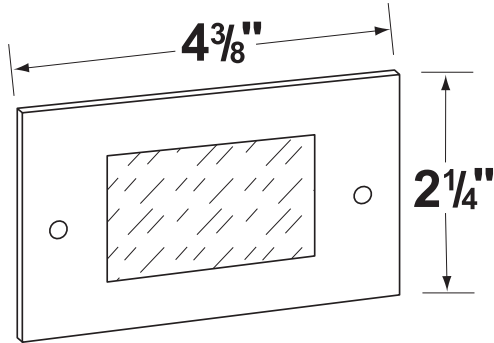

PRODUCT # : CL-360B-SI

• Step Light

• Steel & Brass

Faceplates

CX-872B-SI Brass, Lensed faceplate with white acrylic lens.

Finish: **SI**- Silver Plated.

Also available in **BK, BZ, RT, WH, AB, GM, OC, and RC**.