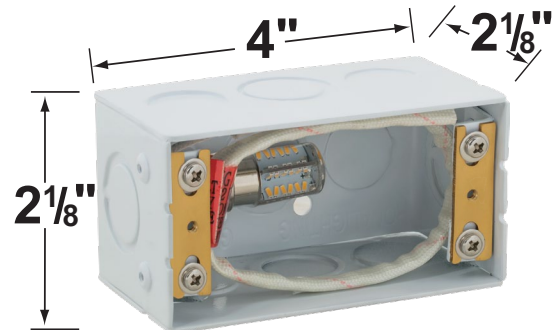

Gasket: Silicone gasket providing water-tight protection.

Wiring: Fixture comes prewired with a 12 inch direct burial cord. Wire connector sold separately. Universal connector (**CX-839**), silicone filled wire nut (**CX-854**) or quick locking wire connector (**CX-LOC**) are available from Corona Lighting.

Mounting: Recessed box to mount into concrete, brick or Masonry. Outdoor use only.

Electrical Notes: A remote 12V transformer is required. Options are available from Corona Lighting. Voltage range for LED lamps are 8V-21V.

Lamp not included. Shown for demonstration.

Cable Connectors

- CX-854 Direct Burial Silicone Filled Wire Nut, **Tan**
- CX-858 Speedy Cable Connector, Supply Cable up to 10-2, **Black**
- CX-839 Universal cable connector, Supply cable up to 8-2, one/Pack **Black**
- CX-LOC Quick-Locking Silicone Filled Wire Connector, 25 Sets (50 per Pack)