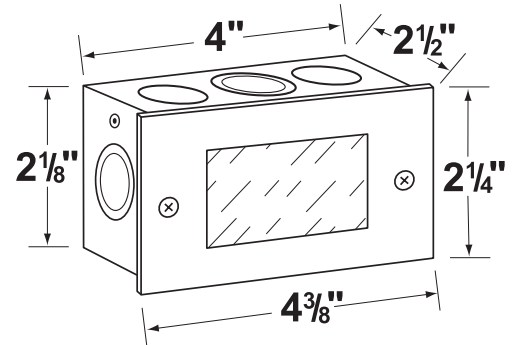

SPECIFICATION SHEET

PRODUCT # : CL-360B-SI

• Step Light

• Steel & Brass

Fixture Specifications:

Housing: White powder coated steel mount box with S.C. bayonet socket.

Faceplate: Stamped brass available in **SI**- Silver Plated. Also available in **AB, BK, BZ, GM, OC, RC, RT, WH**

Lens: High impact white polycarbonate

Socket: Top grade fixed SC bayonet socket

Lamp: 12V, S.C. Bayonet, 18W max. Available in LED (2W & 2.5W) or without lamp. See the Lamp Guide below for more information.

Gasket: Silicone gasket providing water-tight protection.

Wiring: Fixture comes prewired with a 12 inch direct burial cord. Wire connector sold separately. Universal connector (**CX-839**), silicone filled wire nut (**CX-854**) or quick locking wire connector (**CX-LOC**) are available from Corona Lighting.

Mounting: Recessed box to mount into concrete, brick or Masonry. Outdoor use only.

Electrical Notes: A remote 12V transformer is required. Options are available from Corona Lighting. Voltage range for LED lamps are 8V-21V.

Warranty: **AB, GM, OC, SI, and RC**- Limited lifetime warranty on fixture housing and faceplate against manufacturer's defects. **BK, BZ, RT and WH**- Five year warranty on fixture housing and faceplate against manufacturer's defects.

AVAILABLE LED LAMPS (Corona LED lamps have a five (5) year limited warranty against manufacturer's defects)

LAMP NUMBER	WATTS	BEAM		COLOR & TEMP.	RATED HOURS	HALOGEN EQUIVALENT
		SPREAD	LUMEN			
L-EDBA-2W	2	360°	200	2700K	25,000	20 Watt
L-EDBA-2.5W	2.5	180°	240	2700K	25,000	35 Watt
L-EDBA-2W-3K	2	360°	210	3000K	25,000	20 Watt
L-EDBA-2.5W-3K	2.5	180°	250	3000K	25,000	35 Watt
L-EDBA-AM*	2	360°	170	2000K	25,000	20 Watt

*AM- Amber color

For more additional Lamps, and accessories visit Coronalighting.com

JOB INFORMATION

TYPE: _____ DATE: _____

JOB NAME & ADDRESS:

PRODUCT #:

TOTAL QUANTITY:

LAMP TYPE & WATTAGE:

TRANSFORMER:

CONTRACTOR:

SPECIFIER:

• If you are ordering LED lamps you should follow the format below:

• **CL** - **product #** - **color** - **lamp** - **wattage**
CL - 360B - SI - L-EDBA - 2W-3K

Example: CL-360B-SI-L-EDBA-2W-3K

• Corona Lighting reserves the right to make any change and/or improvement to the design and construction of this fixture without further notification.