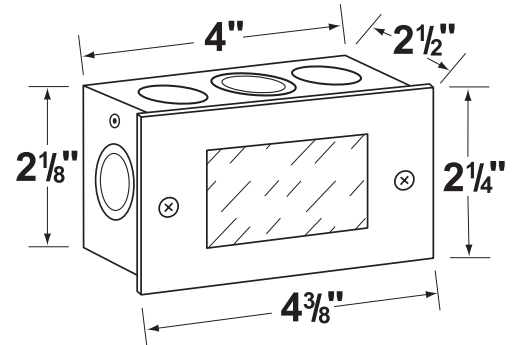

SPECIFICATION SHEET

PRODUCT # : CL-360C-RC

• Step Light

• Steel & Brass

Fixture Specifications:

Housing: White powder coated steel mount box with S.C. bayonet socket.

Faceplate: Stamped copper available in **RC**- Raw Copper. RC will age gradually over time. Also available in **AB, BK, BZ, GM, OC, RT, SI, WH**

Lens: High impact white polycarbonate

Socket: Top grade fixed SC bayonet socket

Lamp: 12V, S.C. Bayonet, 18W max. Available in LED (2W & 2.5W) or without lamp. See the Lamp Guide below for more information.

Gasket: Silicone gasket providing water-tight protection.

Wiring: Fixture comes prewired with a 12 inch direct burial cord. Wire connector sold separately. Universal connector (**CX-839**), silicone filled wire nut (**CX-854**) or quick locking wire connector (**CX-LOC**) are available from Corona Lighting.

Mounting: Recessed box to mount into concrete, brick or Masonry. Outdoor use only.

Electrical Notes: A remote 12V transformer is required. Options are available from Corona Lighting. Voltage range for LED lamps are 8V-21V.

Warranty: **AB, GM, OC, SI, and RC**- Limited lifetime warranty on fixture housing and faceplate against manufacturer's defects. **BK, BZ, RT and WH**- Five year warranty on fixture housing and faceplate against manufacturer's defects.

AVAILABLE LED LAMPS (Corona LED lamps have a five (5) year limited warranty against manufacturer's defects)

JOB INFORMATION

LAMP NUMBER	WATTS	BEAM		COLOR & TEMP.	RATED HOURS	HALOGEN EQUIVALENT
		SPREAD	LUMEN			
L-EDBA-2W	2	360°	200	2700K	25,000	20 Watt
L-EDBA-2.5W	2.5	180°	240	2700K	25,000	35 Watt
L-EDBA-2W-3K	2	360°	210	3000K	25,000	20 Watt
L-EDBA-2.5W-3K	2.5	180°	250	3000K	25,000	35 Watt
L-EDBA-AM*	2	360°	170	2000K	25,000	20 Watt

TYPE: _____ DATE: _____

JOB NAME & ADDRESS: _____

PRODUCT #: _____

TOTAL QUANTITY: _____

LAMP TYPE & WATTAGE: _____

TRANSFORMER: _____

CONTRACTOR: _____

SPECIFIER: _____

*AM- Amber color
For more additional Lamps, and accessories visit Coronalighting.com

• If you are ordering LED lamps you should follow the format below:

• **CL** - **product #** - **color** - **lamp** - **wattage**
CL - 360C - RC - L-EDBA - 2W-3K

Example: CL-360C-RC-L-EDBA-2W-3K

• Corona Lighting reserves the right to make any change and/or improvement to the design and construction of this fixture without further notification.