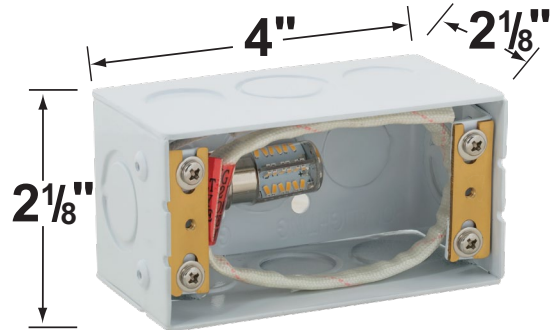

Gasket: Silicone gasket providing water-tight protection.

Wiring: Fixture comes prewired with a 12 inch direct burial cord. Wire connector sold separately. Universal connector (**CX-839**), silicone filled wire nut (**CX-854**) or quick locking wire connector (**CX-LOC**) are available from Corona Lighting.

Mounting: Recessed box to mount into concrete, brick or Masonry. Outdoor use only.

Electrical Notes: A remote 12V transformer is required. Options are available from Corona Lighting. Voltage range for LED lamps are 8V-21V.

Mount Box

CX-731 Steel Mount Box, **No Lamp**

Lamp not included. Shown for demonstration.

Cable Connectors

- CX-854 Direct Burial Silicone Filled Wire Nut, **Tan**
- CX-858 Speedy Cable Connector, Supply Cable up to 10-2, **Black**
- CX-839 Universal cable connector, Supply cable up to 8-2, one/Pack **Black**
- CX-LOC Quick-Locking Silicone Filled Wire Connector, 25 Sets (50 per Pack)