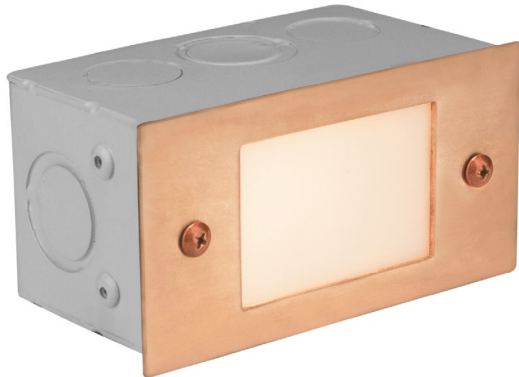

SPECIFICATION SHEET

PRODUCT # : CL-360C-RC

• Step Light

• Steel & Brass

Fixture Specifications:

Housing: White powder coated steel mount box with S.C. bayonet socket.

Faceplate: Stamped copper available in **RC**- Raw Copper. RC will age gradually over time. Also available in **AB, BK, BZ, GM, OC, RT, SI, WH**

Lens: High impact white polycarbonate

Socket: Top grade fixed SC bayonet socket

Lamp: 12V, S.C. Bayonet, 18W max. Available in LED (2W & 2.5W) or without lamp. See the Lamp Guide below for more information.

Gasket: Silicone gasket providing water-tight protection.

Wiring: Fixture comes prewired with a 12 inch direct burial cord. Wire connector sold separately. Universal connector (**CX-839**), silicone filled wire nut (**CX-854**) or quick locking wire connector (**CX-LOC**) are available from Corona Lighting.

Mounting: Recessed box to mount into concrete, brick or Masonry. Outdoor use only.

Electrical Notes: A remote 12V transformer is required. Options are available from Corona Lighting. Voltage range for LED lamps are 8V-21V.

Warranty: **AB, GM, OC, SI, and RC**- Limited lifetime warranty on fixture housing and faceplate against manufacturer's defects. **BK, BZ, RT and WH**- Five year warranty on fixture housing and faceplate against manufacturer's defects.

AVAILABLE LED LAMPS (Corona LED lamps have a five (5) year limited warranty against manufacturer's defects)

JOB INFORMATION

LAMP NUMBER	WATTS	BEAM		COLOR & TEMP.	RATED HOURS	HALOGEN EQUIVALENT
		SPREAD	LUMEN			
L-EDBA-2W	2	360°	200	2700K	25,000	20 Watt
L-EDBA-2.5W	2.5	180°	240	2700K	25,000	35 Watt
L-EDBA-2W-3K	2	360°	210	3000K	25,000	20 Watt
L-EDBA-2.5W-3K	2.5	180°	250	3000K	25,000	35 Watt
L-EDBA-AM*	2	360°	170	2000K	25,000	20 Watt

TYPE: _____ DATE: _____

JOB NAME & ADDRESS: _____

PRODUCT #: _____

TOTAL QUANTITY: _____

LAMP TYPE & WATTAGE: _____

TRANSFORMER: _____

CONTRACTOR: _____

SPECIFIER: _____

*AM- Amber color
For more additional Lamps, and accessories visit Coronalighting.com

• If you are ordering LED lamps you should follow the format below:

• **CL** - **product #** - **color** - **lamp** - **wattage**
CL - 360C - RC - L-EDBA - 2W-3K

Example: CL-360C-RC-L-EDBA-2W-3K

• Corona Lighting reserves the right to make any change and/or improvement to the design and construction of this fixture without further notification.