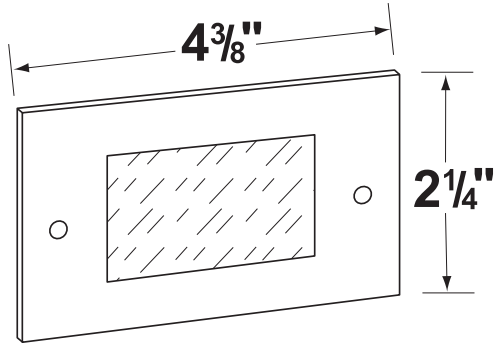

PRODUCT # : CL-360C-RC

• Step Light

• Steel & Brass

Faceplates

CX-872C-RC Copper, Lensed faceplate with white acrylic lens.

Finish: **RC**- Raw Copper.

Also available in **BK, BZ, RT, WH, AB, GM, OC, and SI**.