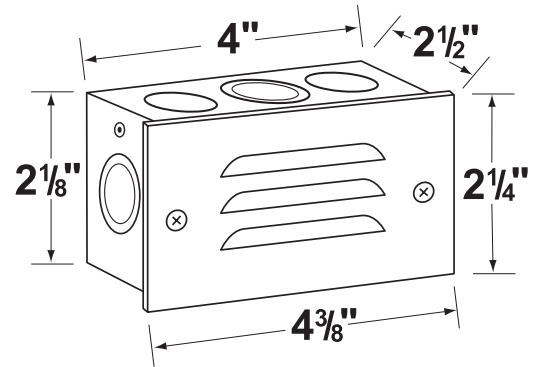

SPECIFICATION SHEET

PRODUCT # : CL-361B-AB

• Step Light

• Steel & Brass

Fixture Specifications:

Housing: White powder coated steel mount box with S.C. Bayonet Socket

Faceplate: Stamped brass available in **AB**- Antique Bronze. AB finish will vary due to artistic process. Also available in **BK, BZ, GM, OC, RC, RT, SI, WH**

Lens: High impact white polycarbonate lens
Lens is secured and sealed to faceplate.

Socket: Top grade, fixed S.C. Bayonet socket.

Lamp: 12V, S.C. Bayonet, 18W max.
Available in LED (2W & 2.5W) or without lamp.
See the Lamp Guide below for more information.

Gasket: Silicone gasket providing water-tight protection.

Wiring: Fixture comes prewired with a 12 inch direct burialcord. Wire connector sold separately. Universal connector (**CX-839**), silicone filled wire nut (**CX-854**) or quick locking wire connector (**CX-LOC**) are available from Corona Lighting.

Mounting: Recessed box to mount into concrete, brick or masonry. Outdoor use only.

Electrical Notes: A remote 12V transformer is required. Options are available from Corona Lighting. Voltage range for LED lamps are 8V-21V.

Warranty: **AB, GM, OC, SI, and RC**- Limited lifetime warranty on fixture housing and faceplate against manufacturer's defects.
BK, BZ, RT and WH- Five year warranty on fixture housing and faceplate against manufacturer's defects.

AVAILABLE LED LAMPS (Corona LED lamps have a five (5) year limited warranty against manufacturer's defects)

LAMP NUMBER	WATTS	BEAM		COLOR & TEMP.	RATED HOURS	HALOGEN EQUIVALENT
		SPREAD	LUMEN			
L-EDBA-2W	2	360°	200	2700K	25,000	20 Watt
L-EDBA-2.5W	2.5	180°	240	2700K	25,000	35 Watt
L-EDBA-2W-3K	2	360°	210	3000K	25,000	20 Watt
L-EDBA-2.5W-3K	2.5	180°	250	3000K	25,000	35 Watt
L-EDBA-AM*	2	360°	170	2000K	25,000	20 Watt

*AM- Amber color

For more additional Lamps, and accessories visit Coronalighting.com

JOB INFORMATION

TYPE: DATE:

JOB NAME & ADDRESS:

PRODUCT #:

TOTAL QUANTITY:

LAMP TYPE & WATTAGE:

TRANSFORMER:

CONTRACTOR:

SPECIFIER:

• If you are ordering LED lamps you should follow the format below:

• **CL** - **product #** - **color** - **lamp** - **wattage**
CL - 361B - AB - L-EDBA - 2W-3K

Example: CL-361B-AB-L-EDBA-2W-3K

• Corona Lighting reserves the right to make any change and/or improvement to the design and construction of this fixture without further notification.