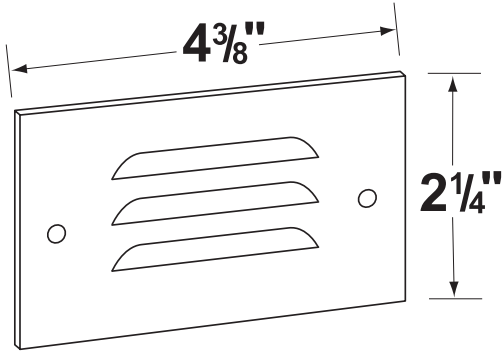

PRODUCT # : CL-361B-AB

• Step Light

• Steel & Brass

Faceplates

CX-873B-AB Brass, 3 louver faceplate with white acrylic lens.

Finish: AB- Antique Bronze.

BK, BZ, RT, WH, AB, GM, OC, SI, and RC are also available.