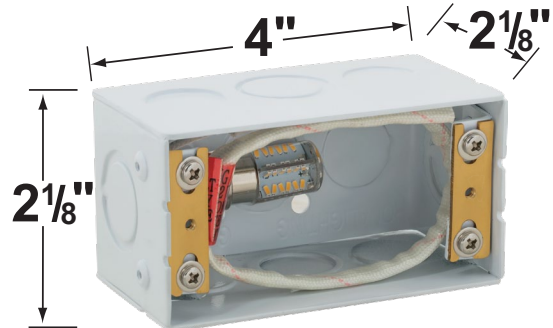

Mount Box

CX-731 Steel Mount Box, **No Lamp**

Lamp not included. Shown for demonstration.