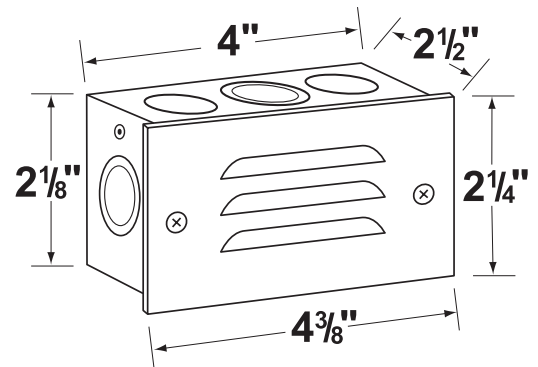

SPECIFICATION SHEET

PRODUCT # : CL-361B-OC

• Step Light

• Steel & Brass

Fixture Specifications:

Housing: White powder coated steel mount box with S.C. Bayonet Socket

Faceplate: Stamped brass available in **OC**- Old Copper. Also available in **AB, BK, BZ, GM, RC, RT, SI, WH**

Lens: High impact white polycarbonate lens
Lens is secured and sealed to faceplate.

Socket: Top grade, fixed S.C. Bayonet socket.

Lamp: 12V, S.C. Bayonet, 18W max.
Available in LED (2W & 2.5W) or without lamp.
See the Lamp Guide below for more information.

Gasket: Silicone gasket providing water-tight protection.

Wiring: Fixture comes prewired with a 12 inch direct burialcord. Wire connector sold separately. Universal connector (**CX-839**), silicone filled wire nut (**CX-854**) or quick locking wire connector (**CX-LOC**) are available from Corona Lighting.

Mounting: Recessed box to mount into concrete, brick or masonry. Outdoor use only.

Electrical Notes: A remote 12V transformer is required. Options are available from Corona Lighting. Voltage range for LED lamps are 8V-21V.

Warranty: **AB, GM, OC, SI, and RC**- Limited lifetime warranty on fixture housing and faceplate against manufacturer's defects.
BK, BZ, RT and WH- Five year warranty on fixture housing and faceplate against manufacturer's defects.

AVAILABLE LED LAMPS (Corona LED lamps have a five (5) year limited warranty against manufacturer's defects)

LAMP NUMBER	WATTS	BEAM		COLOR & TEMP.	RATED HOURS	HALOGEN EQUIVALENT
		SPREAD	LUMEN			
L-EDBA-2W	2	360°	200	2700K	25,000	20 Watt
L-EDBA-2.5W	2.5	180°	240	2700K	25,000	35 Watt
L-EDBA-2W-3K	2	360°	210	3000K	25,000	20 Watt
L-EDBA-2.5W-3K	2.5	180°	250	3000K	25,000	35 Watt
L-EDBA-AM*	2	360°	170	2000K	25,000	20 Watt

*AM- Amber color

For more additional Lamps, and accessories visit Coronalighting.com

JOB INFORMATION

TYPE: DATE:

JOB NAME & ADDRESS:

PRODUCT #:

TOTAL QUANTITY:

LAMP TYPE & WATTAGE:

TRANSFORMER:

CONTRACTOR:

SPECIFIER:

• If you are ordering LED lamps you should follow the format below:

• **CL** - **product #** - **color** - **lamp** - **wattage**
CL - 361B - OC - L-EDBA - 2W-3K

Example: CL-361B-OC-L-EDBA-2W-3K

• Corona Lighting reserves the right to make any change and/or improvement to the design and construction of this fixture without further notification.