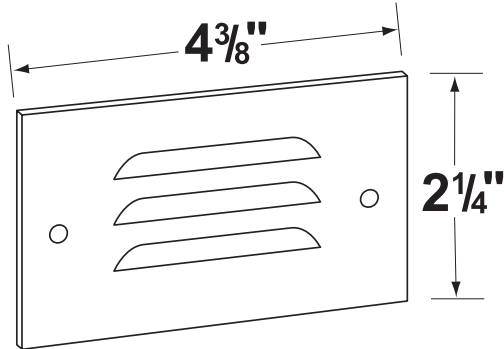

PRODUCT # : CL-361B-OC

• Step Light

• Steel & Brass

Faceplates

CX-873B-OC Brass, 3 louver faceplate with white acrylic lens.

Finish: OC- Old Copper.

BK, BZ, RT, WH, AB, GM, SI, and RC are also available.