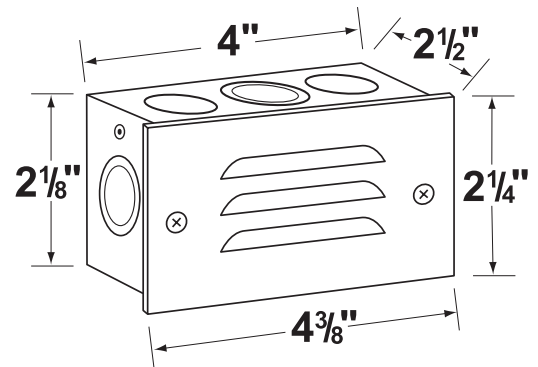

SPECIFICATION SHEET

PRODUCT # : CL-361B-SI

• Step Light

• Steel & Brass

Fixture Specifications:

Housing: White powder coated steel mount box with S.C. Bayonet Socket

Faceplate: Stamped brass available in **SI**- Silver Plated. Also available in **AB, BK, BZ, GM, OC, RC, RT, WH**

Lens: High impact white polycarbonate lens
Lens is secured and sealed to faceplate.

Socket: Top grade, fixed S.C. Bayonet socket.

Lamp: 12V, S.C. Bayonet, 18W max.
Available in LED (2W & 2.5W) or without lamp.
See the Lamp Guide below for more information.

Gasket: Silicone gasket providing water-tight protection.

Wiring: Fixture comes prewired with a 12 inch direct burial cord. Wire connector sold separately. Universal connector (**CX-839**), silicone filled wire nut (**CX-854**) or quick locking wire connector (**CX-LOC**) are available from Corona Lighting.

Mounting: Recessed box to mount into concrete, brick or masonry. Outdoor use only.

Electrical Notes: A remote 12V transformer is required. Options are available from Corona Lighting. Voltage range for LED lamps are 8V-21V.

Warranty: **AB, GM, OC, SI, and RC**- Limited lifetime warranty on fixture housing and faceplate against manufacturer's defects.
BK, BZ, RT and WH- Five year warranty on fixture housing and faceplate against manufacturer's defects.

AVAILABLE LED LAMPS (Corona LED lamps have a five (5) year limited warranty against manufacturer's defects)

LAMP NUMBER	WATTS	BEAM		COLOR & TEMP.	RATED HOURS	HALOGEN EQUIVALENT
		SPREAD	LUMEN			
L-EDBA-2W	2	360°	200	2700K	25,000	20 Watt
L-EDBA-2.5W	2.5	180°	240	2700K	25,000	35 Watt
L-EDBA-2W-3K	2	360°	210	3000K	25,000	20 Watt
L-EDBA-2.5W-3K	2.5	180°	250	3000K	25,000	35 Watt
L-EDBA-AM*	2	360°	170	2000K	25,000	20 Watt

*AM- Amber color

For more additional Lamps, and accessories visit Coronalighting.com

JOB INFORMATION

TYPE: DATE:

JOB NAME & ADDRESS:

PRODUCT #:

TOTAL QUANTITY:

LAMP TYPE & WATTAGE:

TRANSFORMER:

CONTRACTOR:

SPECIFIER:

• If you are ordering LED lamps you should follow the format below:

• **CL** - **product #** - **color** - **lamp** - **wattage**
CL - 361B - SI - L-EDBA - 2W-3K

Example: CL-361B-SI-L-EDBA-2W-3K

• Corona Lighting reserves the right to make any change and/or improvement to the design and construction of this fixture without further notification.