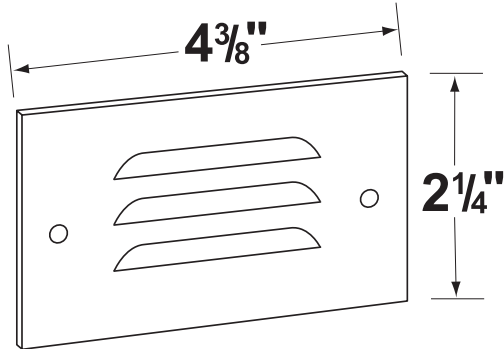

PRODUCT # : CL-361B-SI

• Step Light

• Steel & Brass

Faceplates

CX-873B-SI Brass, 3 louver faceplate with white acrylic lens.

Finish: SI- Silver Plated.

BK, BZ, RT, WH, AB, GM, OC, and RC are also available.