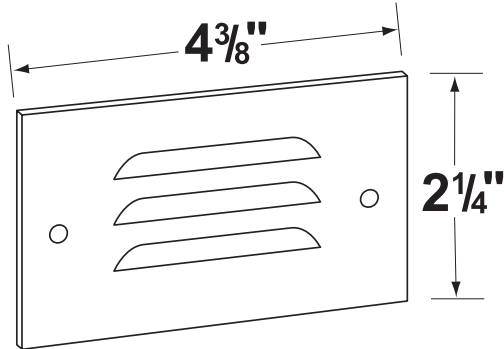

• Step Light

• Steel & Copper

Faceplates

CX-873C-RC Copper, 3 louver faceplate with white acrylic lens.

Finish: SI- Silver Plated.

BK, BZ, RT, WH, AB, GM, SI, and OC are also available.

Mount Box

CX-731 Steel Mount Box, **No Lamp**