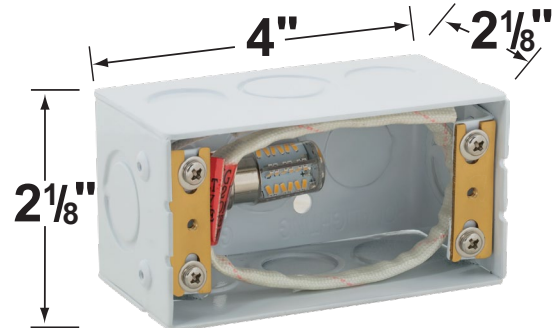

Gasket: Silicone gasket providing water-tight protection.

Wiring: Fixture comes prewired with a 12 inch direct burial cord. Wire connector sold separately. Universal connector (**CX-839**), silicone filled wire nut (**CX-854**) or quick locking wire connector (**CX-LOC**) are available from Corona Lighting.

Mounting: Recessed box to mount into concrete, brick or masonry. Outdoor use only.

Electrical Notes: A remote 12V transformer is required. Options are available from Corona Lighting. Voltage range for LED lamps are 8V-21V.

Lamp not included. Shown for demonstration.

Cable Connectors

- CX-854 Direct Burial Silicone Filled Wire Nut, **Tan**
- CX-858 Speedy Cable Connector, Supply Cable up to 10-2, **Black**
- CX-839 Universal cable connector, Supply cable up to 8-2, one/Pack **Black**
- CX-LOC Quick-Locking Silicone Filled Wire Connector, 25 Sets (50 per Pack)