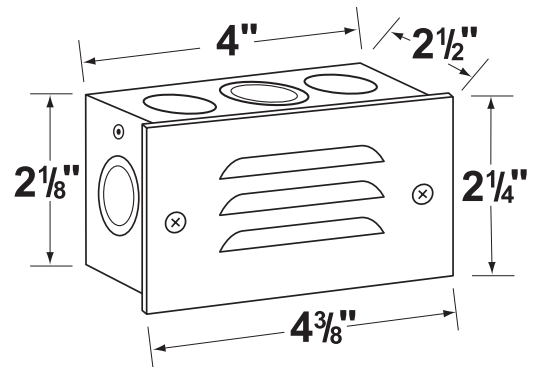

SPECIFICATION SHEET

PRODUCT # : CL-361C-RC

• Step Light

• Steel & Copper

Fixture Specifications:

Housing: White powder coated steel mount box with S.C. Bayonet Socket

Faceplate: Stamped copper available in **RC**- Raw Copper. RC will age gradually over time. Also available in **AB, BK, BZ, GM, OC, RT, SI, WH**

Lens: High impact white polycarbonate lens
Lens is secured and sealed to faceplate.

Socket: Top grade, fixed S.C. Bayonet socket.

Lamp: 12V, S.C. Bayonet, 18W max.
Available in LED (2W & 2.5W) or without lamp.
See the Lamp Guide below for more information.

Gasket: Silicone gasket providing water-tight protection.

Wiring: Fixture comes prewired with a 12 inch direct burial cord. Wire connector sold separately. Universal connector (**CX-839**), silicone filled wire nut (**CX-854**) or quick locking wire connector (**CX-LOC**) are available from Corona Lighting.

Mounting: Recessed box to mount into concrete, brick or masonry. Outdoor use only.

Electrical Notes: A remote 12V transformer is required. Options are available from Corona Lighting. Voltage range for LED lamps are 8V-21V.

Warranty: **AB, GM, OC, SI, and RC**- Limited lifetime warranty on fixture housing and faceplate against manufacturer's defects.
BK, BZ, RT and WH- Five year warranty on fixture housing and faceplate against manufacturer's defects.

AVAILABLE LED LAMPS (Corona LED lamps have a five (5) year limited warranty against manufacturer's defects)

LAMP NUMBER	WATTS	BEAM		COLOR & TEMP.	RATED HOURS	HALOGEN EQUIVALENT
		SPREAD	LUMEN			
L-EDBA-2W	2	360°	200	2700K	25,000	20 Watt
L-EDBA-2.5W	2.5	180°	240	2700K	25,000	35 Watt
L-EDBA-2W-3K	2	360°	210	3000K	25,000	20 Watt
L-EDBA-2.5W-3K	2.5	180°	250	3000K	25,000	35 Watt
L-EDBA-AM*	2	360°	170	2000K	25,000	20 Watt

*AM- Amber color

For more additional Lamps, and accessories visit Coronalighting.com

JOB INFORMATION

TYPE: _____ DATE: _____

JOB NAME & ADDRESS: _____

PRODUCT #: _____

TOTAL QUANTITY: _____

LAMP TYPE & WATTAGE: _____

TRANSFORMER: _____

CONTRACTOR: _____

SPECIFIER: _____

• If you are ordering LED lamps you should follow the format below:

• **CL** - **product #** - **color** - **lamp** - **wattage**
CL - 361C - RC - L-EDBA - 2W-3K

Example: CL-361C-RC-L-EDBA-2W-3K

• Corona Lighting reserves the right to make any change and/or improvement to the design and construction of this fixture without further notification.