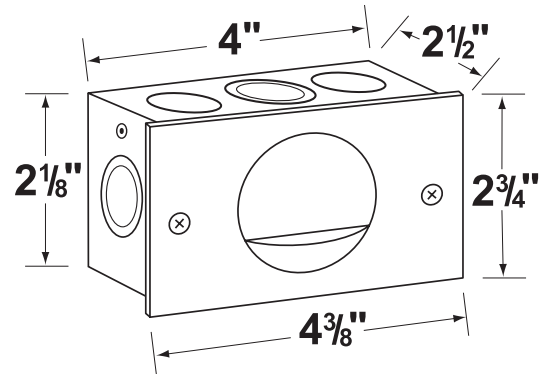

SPECIFICATION SHEET

PRODUCT # : CL-362B-AB

• Step Light

• Steel & Brass

Fixture Specifications:

- Housing:** White powder coated steel mount box with S.C. Bayonet Socket
- Faceplate:** Stamped brass available in **AB**- Antique Bronze. GM finish will vary due to artistic process. Also available in **BK, BZ, GM, OC, RC, RT, SI, WH**
- Lens:** High impact white polycarbonate lens
Lens is secured and sealed to faceplate.
- Socket:** Top grade, fixed S.C. Bayonet socket.
- Lamp:** 12V, S.C. Bayonet, 18W max.
Available in LED (2W & 2.5W) or without lamp.
See the Lamp Guide below for more information.
- Gasket:** Silicone gasket providing water-tight protection.

- Wiring:** Fixture comes prewired with a 12 inch direct burialcord. Wire connector sold separately. Universal connector (**CX-839**), silicone filled wire nut (**CX-854**) or quick locking wire connector (**CX-LOC**) are available from Corona Lighting.
- Mounting:** Recessed box to mount into concrete, brick or masonry. Outdoor use only.
- Electrical Notes:** A remote 12V transformer is required. Options are available from Corona Lighting. Voltage range for LED lamps are 8V-21V.
- Warranty:** **AB, GM, OC, SI, and RC**- Limited lifetime warranty on fixture housing and faceplate against manufacturer's defects.
BK, BZ, RT and WH- Five year warranty on fixture housing and faceplate against manufacturer's defects.