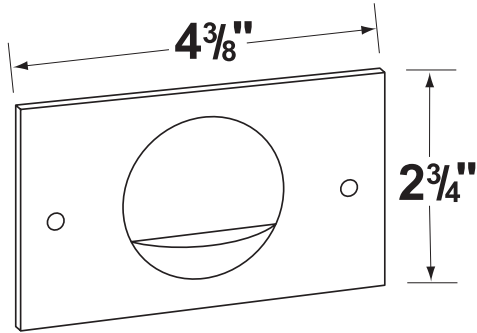

PRODUCT # : CL-362B-AB

• Step Light

• Steel & Brass

Faceplates

CX-874B-AB Brass, eyelid faceplate with white acrylic lens

Finish: AB- Antique Bronze.

BK, BZ, RT, WH, GM, OC, SI, and RC are also available.

Mount Box