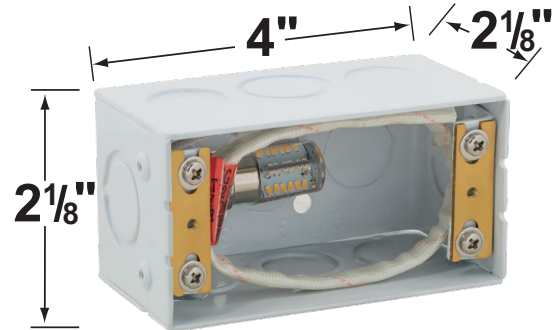

- Wiring:** Fixture comes prewired with a 12 inch direct burialcord. Wire connector sold separately. Universal connector (**CX-839**), silicone filled wire nut (**CX-854**) or quick locking wire connector (**CX-LOC**) are available from Corona Lighting.
- Mounting:** Recessed box to mount into concrete, brick or masonry. Outdoor use only.
- Electrical Notes:** A remote 12V transformer is required. Options are available from Corona Lighting. Voltage range for LED lamps are 8V-21V.
- Warranty:** **AB, GM, OC, SI, and RC**- Limited lifetime warranty on fixture housing and faceplate against manufacturer's defects.
BK, BZ, RT and WH- Five year warranty on fixture housing and faceplate against manufacturer's defects.

CX-731 Steel Mount Box, **No Lamp**

Lamp not included. Shown for demonstration.

Cable Connectors

- CX-854 Direct Burial Silicone Filled Wire Nut, **Tan**
- CX-858 Speedy Cable Connector, Supply Cable up to 10-2, **Black**
- CX-839 Universal cable connector, Supply cable up to 8-2, one/Pack **Black**
- CX-LOC Quick-Locking Silicone Filled Wire Connector, 25 Sets (50 per Pack)