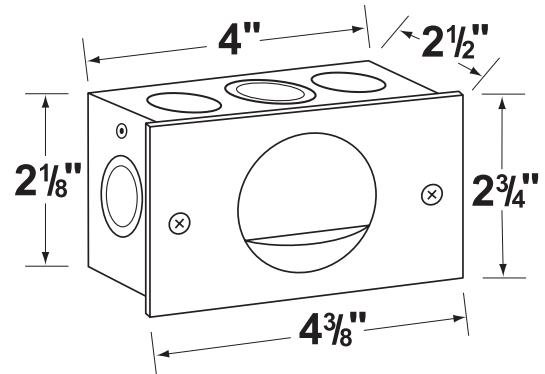

SPECIFICATION SHEET

PRODUCT # : CL-362B-OC

• Step Light

• Steel & Brass

Fixture Specifications:

Housing: White powder coated steel mount box with S.C. Bayonet Socket

Faceplate: Stamped brass available in **OC**- Old Copper. Also available in **AB, BK, BZ, GM, RC, RT, SI, WH**

Lens: High impact white polycarbonate lens
Lens is secured and sealed to faceplate.

Socket: Top grade, fixed S.C. Bayonet socket.

Lamp: 12V, S.C. Bayonet, 18W max.
Available in LED (2W & 2.5W) or without lamp.
See the Lamp Guide below for more information.

Gasket: Silicone gasket providing water-tight protection.

Wiring: Fixture comes prewired with a 12 inch direct burialcord. Wire connector sold separately. Universal connector (**CX-839**), silicone filled wire nut (**CX-854**) or quick locking wire connector (**CX-LOC**) are available from Corona Lighting.

Mounting: Recessed box to mount into concrete, brick or masonry. Outdoor use only.

Electrical Notes: A remote 12V transformer is required. Options are available from Corona Lighting. Voltage range for LED lamps are 8V-21V.

Warranty: **AB, GM, OC, SI, and RC**- Limited lifetime warranty on fixture housing and faceplate against manufacturer's defects.
BK, BZ, RT and WH- Five year warranty on fixture housing and faceplate against manufacturer's defects.

AVAILABLE LED LAMPS (Corona LED lamps have a five (5) year limited warranty against manufacturer's defects)

JOB INFORMATION

LAMP NUMBER	WATTS	BEAM		COLOR & TEMP.	RATED HOURS	HALOGEN EQUIVALENT
		SPREAD	LUMEN			
L-EDBA-2W	2	360°	200	2700K	25,000	20 Watt
L-EDBA-2.5W	2.5	180°	240	2700K	25,000	35 Watt
L-EDBA-2W-3K	2	360°	210	3000K	25,000	20 Watt
L-EDBA-2.5W-3K	2.5	180°	250	3000K	25,000	35 Watt
L-EDBA-AM*	2	360°	170	2000K	25,000	20 Watt

TYPE: _____ DATE: _____

JOB NAME & ADDRESS: _____

PRODUCT #: _____

TOTAL QUANTITY: _____

LAMP TYPE & WATTAGE: _____

TRANSFORMER: _____

CONTRACTOR: _____

SPECIFIER: _____

*AM- Amber color
For more additional Lamps, and accessories visit Coronalighting.com

• If you are ordering LED lamps you should follow the format below:

• **CL** - **product #** - **color** - **lamp** - **wattage**
CL - 362B - OC - L-EDBA - 2W-3K

Example: CL-362B-OC-L-EDBA-2W-3K

• Corona Lighting reserves the right to make any change and/or improvement to the design and construction of this fixture without further notification.