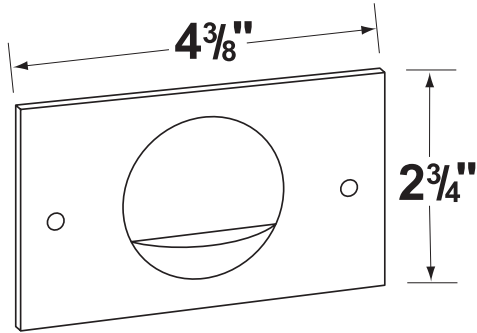

ACCESSORIES SHEET

PRODUCT # : CL-362B-OC

• Step Light

• Steel & Brass

Faceplates

CX-874B-OC Brass, eyelid faceplate with white acrylic lens

Finish: OC- Old Copper.

BK, BZ, RT, WH, AB, GM, SI, and RC are also available.