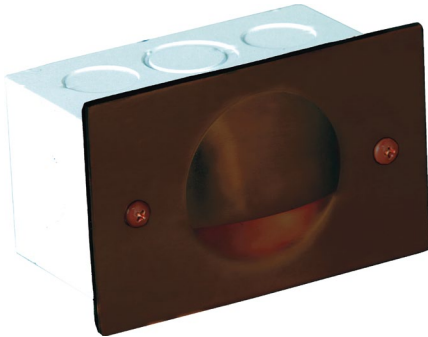

SPECIFICATION SHEET

PRODUCT # : CL-362B-OC

• Step Light

• Steel & Brass

Fixture Specifications:

Housing: White powder coated steel mount box with S.C. Bayonet Socket

Faceplate: Stamped brass available in **OC**- Old Copper. Also available in **AB, BK, BZ, GM, RC, RT, SI, WH**

Lens: High impact white polycarbonate lens
Lens is secured and sealed to faceplate.

Socket: Top grade, fixed S.C. Bayonet socket.

Lamp: 12V, S.C. Bayonet, 18W max.
Available in LED (2W & 2.5W) or without lamp.
See the Lamp Guide below for more information.

Gasket: Silicone gasket providing water-tight protection.

Wiring: Fixture comes prewired with a 12 inch direct burialcord. Wire connector sold separately. Universal connector (**CX-839**), silicone filled wire nut (**CX-854**) or quick locking wire connector (**CX-LOC**) are available from Corona Lighting.

Mounting: Recessed box to mount into concrete, brick or masonry. Outdoor use only.

Electrical Notes: A remote 12V transformer is required. Options are available from Corona Lighting. Voltage range for LED lamps are 8V-21V.

Warranty: **AB, GM, OC, SI, and RC**- Limited lifetime warranty on fixture housing and faceplate against manufacturer's defects.
BK, BZ, RT and WH- Five year warranty on fixture housing and faceplate against manufacturer's defects.

AVAILABLE LED LAMPS (Corona LED lamps have a five (5) year limited warranty against manufacturer's defects)

JOB INFORMATION

LAMP NUMBER	WATTS	BEAM		COLOR & TEMP.	RATED HOURS	HALOGEN EQUIVALENT
		SPREAD	LUMEN			
L-EDBA-2W	2	360°	200	2700K	25,000	20 Watt
L-EDBA-2.5W	2.5	180°	240	2700K	25,000	35 Watt
L-EDBA-2W-3K	2	360°	210	3000K	25,000	20 Watt
L-EDBA-2.5W-3K	2.5	180°	250	3000K	25,000	35 Watt
L-EDBA-AM*	2	360°	170	2000K	25,000	20 Watt

TYPE: _____ DATE: _____

JOB NAME & ADDRESS: _____

PRODUCT #: _____

TOTAL QUANTITY: _____

LAMP TYPE & WATTAGE: _____

TRANSFORMER: _____

CONTRACTOR: _____

SPECIFIER: _____

*AM- Amber color
For more additional Lamps, and accessories visit Coronalighting.com

• If you are ordering LED lamps you should follow the format below:

• **CL** - **product #** - **color** - **lamp** - **wattage**
CL - 362B - OC - L-EDBA - 2W-3K

Example: CL-362B-OC-L-EDBA-2W-3K

• Corona Lighting reserves the right to make any change and/or improvement to the design and construction of this fixture without further notification.