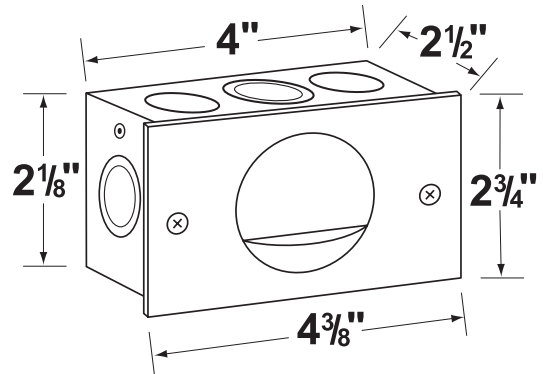

SPECIFICATION SHEET

PRODUCT # : CL-362B-SI

• Step Light

• Steel & Brass

Fixture Specifications:

Housing: White powder coated steel mount box with S.C. Bayonet Socket

Faceplate: Stamped brass available in **SI**- Silver Plated. Also available in **AB, BK, BZ, GM, OC, RC, RT, WH**

Lens: High impact white polycarbonate lens
Lens is secured and sealed to faceplate.

Socket: Top grade, fixed S.C. Bayonet socket.

Lamp: 12V, S.C. Bayonet, 18W max.
Available in LED (2W & 2.5W) or without lamp.
See the Lamp Guide below for more information.

Gasket: Silicone gasket providing water-tight protection.

Wiring: Fixture comes prewired with a 12 inch direct burialcord. Wire connector sold separately. Universal connector (**CX-839**), silicone filled wire nut (**CX-854**) or quick locking wire connector (**CX-LOC**) are available from Corona Lighting.

Mounting: Recessed box to mount into concrete, brick or masonry. Outdoor use only.

Electrical Notes: A remote 12V transformer is required. Options are available from Corona Lighting. Voltage range for LED lamps are 8V-21V.

Warranty: **AB, GM, OC, SI, and RC**- Limited lifetime warranty on fixture housing and faceplate against manufacturer's defects.
BK, BZ, RT and WH- Five year warranty on fixture housing and faceplate against manufacturer's defects.

AVAILABLE LED LAMPS (Corona LED lamps have a five (5) year limited warranty against manufacturer's defects)

JOB INFORMATION

LAMP NUMBER	WATTS	BEAM		COLOR & TEMP.	RATED HOURS	HALOGEN EQUIVALENT
		SPREAD	LUMEN			
L-EDBA-2W	2	360°	200	2700K	25,000	20 Watt
L-EDBA-2.5W	2.5	180°	240	2700K	25,000	35 Watt
L-EDBA-2W-3K	2	360°	210	3000K	25,000	20 Watt
L-EDBA-2.5W-3K	2.5	180°	250	3000K	25,000	35 Watt
L-EDBA-AM*	2	360°	170	2000K	25,000	20 Watt

TYPE: _____ DATE: _____
DATE: _____

JOB NAME & ADDRESS: _____

PRODUCT #: _____

TOTAL QUANTITY: _____

LAMP TYPE & WATTAGE: _____

TRANSFORMER: _____

CONTRACTOR: _____

SPECIFIER: _____

*AM- Amber color
For more additional Lamps, and accessories visit Coronalighting.com

• If you are ordering LED lamps you should follow the format below:

• **CL** - **product #** - **color** - **lamp** - **wattage**
CL - 362B - SI - L-EDBA - 2W-3K

Example: CL-362B-SI-L-EDBA-2W-3K

• Corona Lighting reserves the right to make any change and/or improvement to the design and construction of this fixture without further notification.