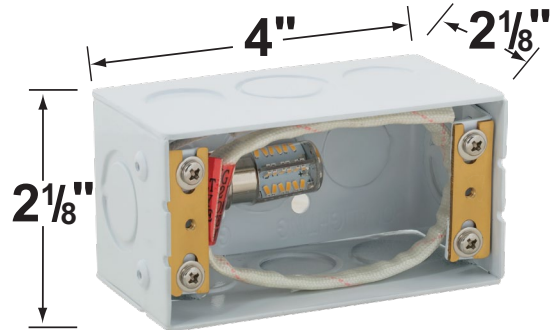

Gasket: Silicone gasket providing water-tight protection.

Wiring: Fixture comes prewired with a 12 inch direct burialcord. Wire connector sold separately. Universal connector (**CX-839**), silicone filled wire nut (**CX-854**) or quick locking wire connector (**CX-LOC**) are available from Corona Lighting.

Mounting: Recessed box to mount into concrete, brick or masonry. Outdoor use only.

Electrical Notes: A remote 12V transformer is required. Options are available from Corona Lighting. Voltage range for LED lamps are 8V-21V.

Lamp not included. Shown for demonstration.

Cable Connectors

- CX-854 Direct Burial Silicone Filled Wire Nut, **Tan**
- CX-858 Speedy Cable Connector, Supply Cable up to 10-2, **Black**
- CX-839 Universal cable connector, Supply cable up to 8-2, one/Pack **Black**
- CX-LOC Quick-Locking Silicone Filled Wire Connector, 25 Sets (50 per Pack)