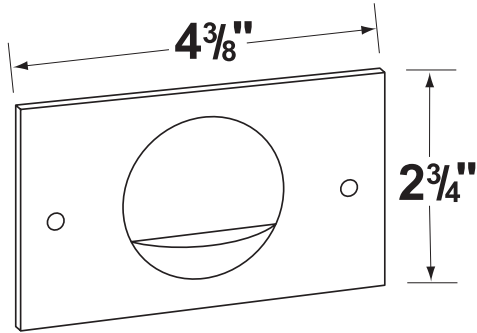

• Step Light

• Steel & Brass

Faceplates

CX-874B-SI Brass, eyelid faceplate with white acrylic lens

Finish: SI- Silver Plated.

BK, BZ, RT, WH, AB, GM, OC, and RC are also available.

Mount Box

CX-731 Steel Mount Box, **No Lamp**