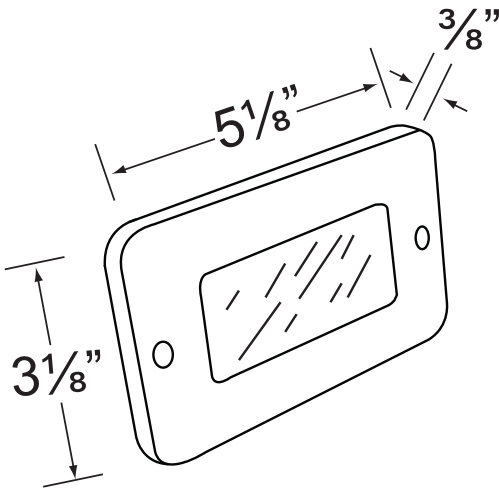

PRODUCT # : CL-363B-AB

• Step Lights

• Cast Brass

Faceplates

CX-831B-AB Brass Lensed Faceplate with frosted glass lens
Finish: **AB**- Antique Bronze