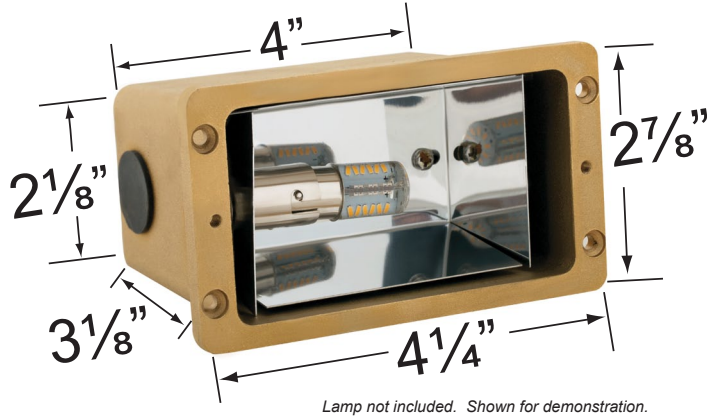

Mounting: Recessed mount back box. Best used in concrete, brick and other masonry, with 3x 1/2" NPT inlets.

Electrical Notes: A remote 12V transformer is required. Options are available from Corona Lighting. Voltage range for LED lamps are 8V-21V.

TRANSFORMER:

CONTRACTOR:

SPECIFIER:

• If you are ordering LED lamps you should follow the format below:

• CL - product # - lamp - wattage

Example: CL-363B-AB-L-EDBA-2W-3K

CL - 363B-AB - L-EDBA - 2W-3K

• Corona Lighting reserves the right to make any change and/or improvement to the design and construction of this fixture without further notification.

PRODUCT # : CL-363B-AB

• Step Lights

• Cast Brass

Faceplates

CX-831B-AB Brass Lensed Faceplate with frosted glass lens
Finish: **AB**- Antique Bronze

Mount Box

CX-734 Brass Mount Box, No Lamp

Lamp not included. Shown for demonstration.

Cable Connectors

- CX-854 Direct Burial Silicone Filled Wire Nut, **Tan**
- CX-858 Speedy Cable Connector, Supply Cable up to 10-2, **Black**
- CX-839 Universal cable connector, Supply cable up to 8-2, one/Pack **Black**
- CX-LOC Quick-Locking Silicone Filled Wire Connector, 25 Sets (50 per Pack)