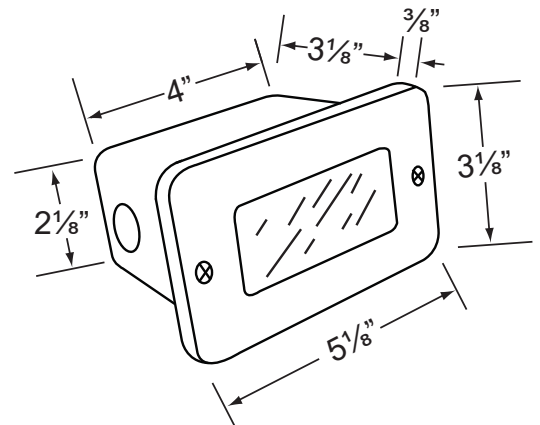

SPECIFICATION SHEET

PRODUCT # : CL-363B-AB

• Step Lights

• Cast Brass •

Fixture Specifications:

Housing: Heavy duty corrosion resistant cast brass.

Faceplate: Die cast brass, fitted to housing with a silicone gasket.

Finish: **AB- Antique Bronze.** Natural toning process. AB finish will vary due to artistic process. Also available in **GM- Gun Metal**

Lens: Frosted and heat resistant glass.

Socket: S.C. Bayonet socket, attached to aluminum reflector.

Lamp: 12V, S.C. Bayonet, 27W max. Available in LED (2W & 2.5W) or without lamp. See the Lamp Guide below for more information.

Gasket: Silicone gasket, seals faceplate to housing. Providing weather tight protection.

Wiring: Fixture is prewired with a 3-ft 18-2 SJT-W direct burial cord. Wire connector sold separately. Silicone filled wire nut (**CX-854**) or quick locking wire connector (**CX-LOC**) are available from Corona Lighting.

Mounting: Recessed mount back box. Best used in concrete, brick and other masonry, with 3x 1/2" NPT inlets.

Electrical Notes: A remote 12V transformer is required. Options are available from Corona Lighting. Voltage range for LED lamps are 8V-21V.

Warranty: Limited lifetime warranty on fixture housing and faceplate against manufacturer's defects.

2W and 2.5W

AVAILABLE LED LAMPS (Corona LED lamps have a five (5) year limited warranty against manufacturer's defects)

LAMP NUMBER	WATTS	BEAM		COLOR & TEMP.	RATED HOURS	HALOGEN EQUIVALENT
		SPREAD	LUMEN			
L-EDBA-2W	2	360°	200	2700K	25,000	20 Watt
L-EDBA-2.5W	2.5	180°	240	2700K	25,000	35 Watt
L-EDBA-2W-3K	2	360°	210	3000K	25,000	20 Watt
L-EDBA-2.5W-3K	2.5	180°	250	3000K	25,000	35 Watt
L-EDBA-AM*	2	360°	170	2000K	25,000	20 Watt

*AM- Amber color

For more additional Lamps, and accessories visit Coronalighting.com

JOB INFORMATION

TYPE: DATE:

JOB NAME & ADDRESS:

PRODUCT #:

TOTAL QUANTITY:

LAMP TYPE & WATTAGE:

TRANSFORMER:

CONTRACTOR:

SPECIFIER:

• If you are ordering LED lamps you should follow the format below:

• CL - product # - lamp - wattage

Example: CL-363B-AB-L-EDBA-2W-3K

CL - 363B-AB - L-EDBA - 2W-3K

• Corona Lighting reserves the right to make any change and/or improvement to the design and construction of this fixture without further notification.