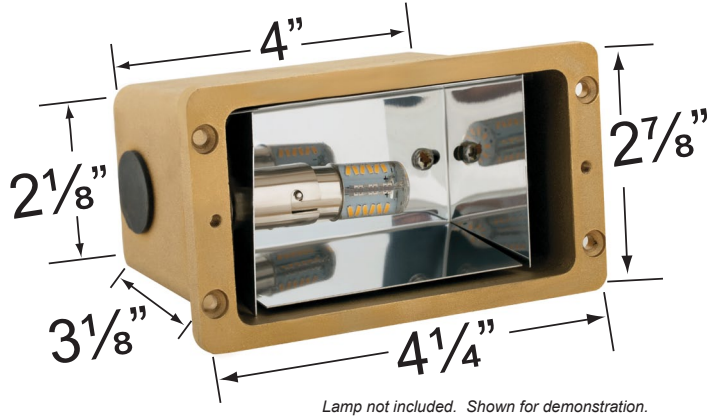

Mounting: Recessed mount back box. Best used in concrete, brick and other masonry, with 3x 1/2" NPT inlets.

Electrical Notes: A remote 12V transformer is required. Options are available from Corona Lighting. Voltage range for LED lamps are 8V-21V.

• Corona Lighting reserves the right to make any change and/or improvement to the design and construction of this fixture without further notification.

PRODUCT # : CL-363B-GM

• Step Lights

• Cast Brass

Faceplates

CX-831B-GM Brass Lensed Faceplate with frosted glass lens
Finish: **GM**- Gun Metal

Mount Box

CX-734 Brass Mount Box, No Lamp

Cable Connectors

- CX-854 Direct Burial Silicone Filled Wire Nut, **Tan**
- CX-858 Speedy Cable Connector, Supply Cable up to 10-2, **Black**
- CX-839 Universal cable connector, Supply cable up to 8-2, one/Pack **Black**
- CX-LOC Quick-Locking Silicone Filled Wire Connector, 25 Sets (50 per Pack)