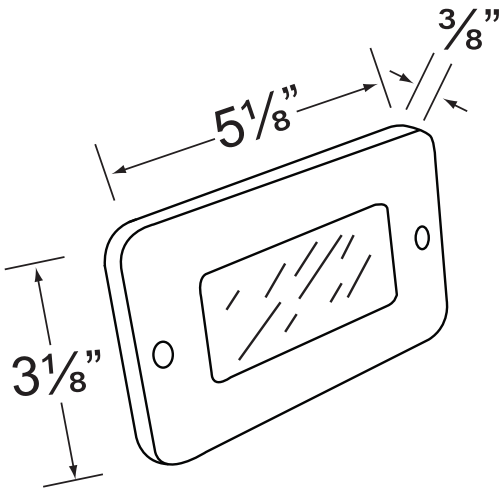

PRODUCT # : CL-363B-GM

• Step Lights

• Cast Brass

Faceplates

CX-831B-GM Brass Lensed Faceplate with frosted glass lens
Finish: **GM**- Gun Metal