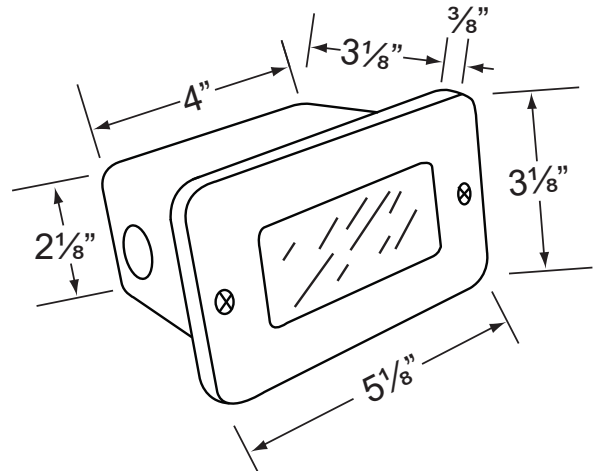

SPECIFICATION SHEET

PRODUCT # : CL-363B-GM

•Step Lights

•Cast Brass

Fixture Specifications:

Housing: Heavy duty corrosion resistant cast brass.

Faceplate: Die cast brass, fitted to housing with a silicone gasket.

Finish: **GM- Gun Metal.** Natural toning process. GM finish will vary due to artistic process. Also available in **AB- Antique Bronze**

Lens: Frosted and heat resistant glass.

Socket: S.C. Bayonet socket, attached to aluminum reflector.

Lamp: 12V, S.C. Bayonet, 27W max. Available in LED (2W & 2.5W) or without lamp. See the Lamp Guide below for more information.

Gasket: Silicone gasket, seals faceplate to housing. Providing weather tight protection.

Wiring: Fixture is prewired with a 3-ft 18-2 SJT-W direct burial cord. Wire connector sold separately. Silicone filled wire nut (**CX-854**) or quick locking wire connector (**CX-LOC**) are available from Corona Lighting.

Mounting: Recessed mount back box. Best used in concrete, brick and other masonry, with 3x 1/2" NPT inlets.

Electrical Notes: A remote 12V transformer is required. Options are available from Corona Lighting. Voltage range for LED lamps are 8V-21V.

Warranty: Limited lifetime warranty on fixture housing and faceplate against manufacturer's defects.

2W and 2.5W

AVAILABLE LED LAMPS (Corona LED lamps have a five (5) year limited warranty against manufacturer's defects)

LAMP NUMBER	WATTS	BEAM		COLOR & TEMP.	RATED HOURS	HALOGEN EQUIVALENT
		SPREAD	LUMEN			
L-EDBA-2W	2	360°	200	2700K	25,000	20 Watt
L-EDBA-2.5W	2.5	180°	240	2700K	25,000	35 Watt
L-EDBA-2W-3K	2	360°	210	3000K	25,000	20 Watt
L-EDBA-2.5W-3K	2.5	180°	250	3000K	25,000	35 Watt
L-EDBA-AM*	2	360°	170	2000K	25,000	20 Watt

*AM- Amber color

For more additional Lamps, and accessories visit Coronalighting.com

JOB INFORMATION

TYPE: DATE:

JOB NAME & ADDRESS:

PRODUCT #:

TOTAL QUANTITY:

LAMP TYPE & WATTAGE:

TRANSFORMER:

CONTRACTOR:

SPECIFIER:

• If you are ordering LED lamps you should follow the format below:

• **CL** - **product #** - **lamp** - **wattage**

CL - 363B-GM - L-EDBA - 2W-3K

Example: CL-363B-GM-L-EDBA-2W-3K

• Corona Lighting reserves the right to make any change and/or improvement to the design and construction of this fixture without further notification.