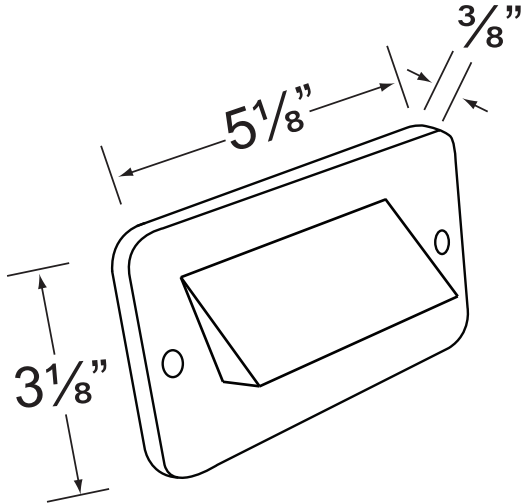

PRODUCT # : CL-364B-GM

• Step Lights

• Cast Brass

Faceplates

CX-832B-GM Brass 1 Louver Faceplate with Frosted Glass Lens
Finish: **GM**- Gun Metal