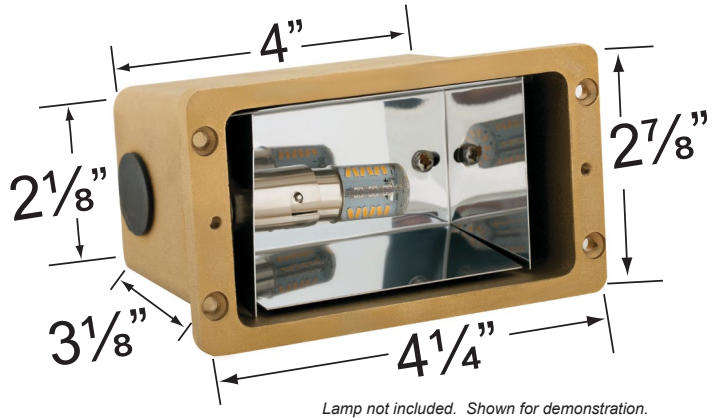

**Gasket:** Silicone gasket, seals faceplate to housing. Providing weather tight protection.  
**Wiring:** Fixture is prewired with a 3-ft 18-2 SJT-W direct burial cord. Wire connector sold separately. Silicone filled wire nut (**CX-854**) or quick locking wire connector (**CX-LOC**) are available from Corona Lighting.  
**Mounting:** Recessed mount back box. Best used in concrete, brick and other masonry, with 3x 1/2" NPT inlets.  
**Electrical Notes:** A remote 12V transformer is required. Options are available from Corona Lighting. Voltage range for LED lamps are 8V-21V.  
**Warranty:** Limited lifetime warranty on fixture housing and faceplate against manufacturer's defects.

SPECIFIER:

• If you are ordering LED lamps you should follow the format below:

• **CL** - **product #** - **lamp** - **wattage**

**CL - 364B-GM - L-EDBA - 2W-3K**

Example: CL-364B-GM-L-EDBA-2W-3K

• Corona Lighting reserves the right to make any change and/or improvement to the design and construction of this fixture without further notification.

**PRODUCT # : CL-364B-GM**

• Step Lights

• Cast Brass

**Faceplates**

CX-832B-GM Brass 1 Louver Faceplate with Frosted Glass Lens  
Finish: **GM**- Gun Metal

**Mount Box**

CX-734 Brass Mount Box, No Lamp

**Cable Connectors**

- CX-854 Direct Burial Silicone Filled Wire Nut, **Tan**
- CX-858 Speedy Cable Connector, Supply Cable up to 10-2, **Black**
- CX-839 Universal cable connector, Supply cable up to 8-2, one/Pack **Black**
- CX-LOC Quick-Locking Silicone Filled Wire Connector, 25 Sets (50 per Pack)