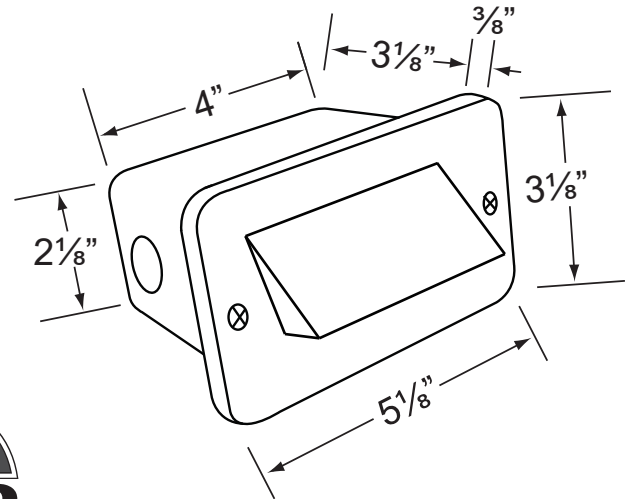

### Fixture Specifications:

**Housing:** Heavy duty corrosion resistant cast brass.  
**Faceplate:** Die cast brass, fitted to housing with a silicone gasket.  
**Finish:** **GM- Gun Metal.** Natural toning process. GM finish will vary due to artistic process. Also available in **AB- Antique Bronze**  
**Lens:** Frosted and heat resistant glass.  
**Socket:** S.C. Bayonet socket, attached to aluminum reflector.  
**Lamp:** 12V, S.C. Bayonet, 27W max. Available in LED (2W & 2.5W) or without lamp. See the Lamp Guide below for more information.

**Gasket:** Silicone gasket, seals faceplate to housing. Providing weather tight protection.  
**Wiring:** Fixture is prewired with a 3-ft 18-2 SJT-W direct burial cord. Wire connector sold separately. Silicone filled wire nut (**CX-854**) or quick locking wire connector (**CX-LOC**) are available from Corona Lighting.  
**Mounting:** Recessed mount back box. Best used in concrete, brick and other masonry, with 3x 1/2" NPT inlets.  
**Electrical Notes:** A remote 12V transformer is required. Options are available from Corona Lighting. Voltage range for LED lamps are 8V-21V.  
**Warranty:** Limited lifetime warranty on fixture housing and faceplate against manufacturer's defects.