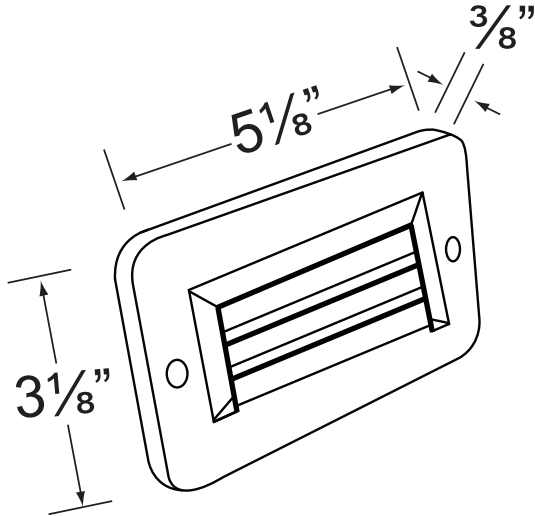

Gasket: Silicone gasket, seals faceplate to housing. Providing weather tight protection.
Wiring: Fixture is prewired with a 3-ft 18-2 SJT-W direct burial cord. Wire connector sold separately. Silicone filled wire nut (**CX-854**) or quick locking wire connector (**CX-LOC**) are available from Corona Lighting.
Mounting: Recessed mount back box. Best used in concrete, brick and other masonry, with 3x 1/2" NPT inlets.
Electrical Notes: A remote 12V transformer is required. Options are available from Corona Lighting. Voltage range for LED lamps are 8V-21V.
Warranty: Limited lifetime warranty on fixture housing and faceplate against manufacturer's defects.

CX-833B-AB Brass 3 Louver faceplate with frosted glass lens
Finish: **AB**- Antique Bronze

Mount Box

CX-734 Brass Mount Box, No Lamp

Cable Connectors

- CX-854 Direct Burial Silicone Filled Wire Nut, **Tan**
- CX-858 Speedy Cable Connector, Supply Cable up to 10-2, **Black**
- CX-839 Universal cable connector, Supply cable up to 8-2, one/Pack **Black**
- CX-LOC Quick-Locking Silicone Filled Wire Connector, 25 Sets (50 per Pack)