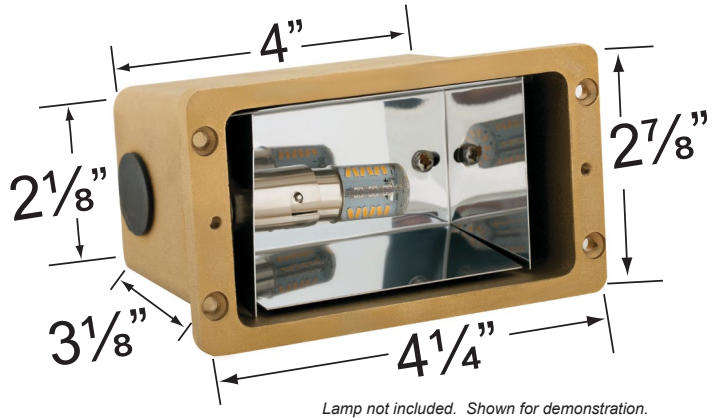

SPECIFICATION SHEET

PRODUCT # : CL-365B-AB

•Step Lights

•Cast Brass

Fixture Specifications:

Housing: Heavy duty corrosion resistant cast brass.
Faceplate: Die cast brass, fitted to housing with a silicone gasket.
Finish: **AB- Antique Bronze.** Natural toning process. AB finish will vary due to artistic process. Also available in **GM- Gun Metal**
Lens: Frosted and heat resistant glass.
Socket: S.C. Bayonet socket, attached to aluminum reflector.
Lamp: 12V, S.C. Bayonet, 27W max. Available in LED (2W & 2.5W) or without lamp. See the Lamp Guide below for more information.

Gasket: Silicone gasket, seals faceplate to housing. Providing weather tight protection.
Wiring: Fixture is prewired with a 3-ft 18-2 SJT-W direct burial cord. Wire connector sold separately. Silicone filled wire nut (**CX-854**) or quick locking wire connector (**CX-LOC**) are available from Corona Lighting.
Mounting: Recessed mount back box. Best used in concrete, brick and other masonry, with 3x 1/2" NPT inlets.
Electrical Notes: A remote 12V transformer is required. Options are available from Corona Lighting. Voltage range for LED lamps are 8V-21V.
Warranty: Limited lifetime warranty on fixture housing and faceplate against manufacturer's defects.

• Corona Lighting reserves the right to make any change and/or improvement to the design and construction of this fixture without further notification.

PRODUCT # : CL-365B-AB

• Step Lights

• Cast Brass

Faceplates

CX-833B-AB Brass 3 Louver faceplate with frosted glass lens
Finish: **AB**- Antique Bronze

Mount Box

CX-734 Brass Mount Box, No Lamp

Cable Connectors

- CX-854 Direct Burial Silicone Filled Wire Nut, **Tan**
- CX-858 Speedy Cable Connector, Supply Cable up to 10-2, **Black**
- CX-839 Universal cable connector, Supply cable up to 8-2, one/Pack **Black**
- CX-LOC Quick-Locking Silicone Filled Wire Connector, 25 Sets (50 per Pack)