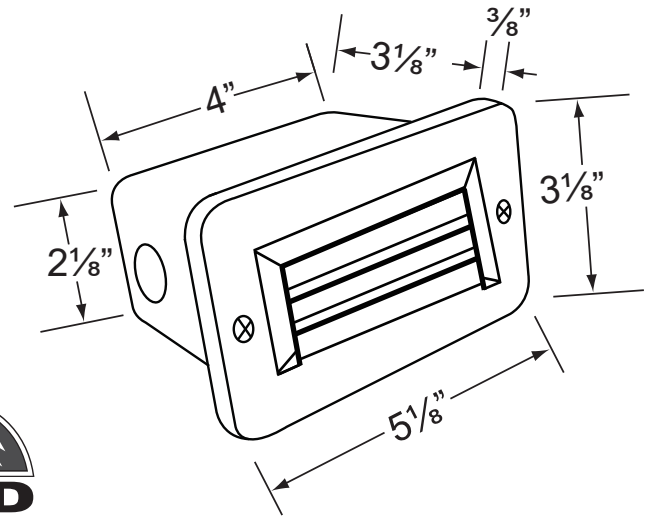

SPECIFICATION SHEET

PRODUCT # : CL-365B-AB

•Step Lights

•Cast Brass

Fixture Specifications:

Housing: Heavy duty corrosion resistant cast brass.
Faceplate: Die cast brass, fitted to housing with a silicone gasket.
Finish: **AB- Antique Bronze.** Natural toning process. AB finish will vary due to artistic process. Also available in **GM- Gun Metal**
Lens: Frosted and heat resistant glass.
Socket: S.C. Bayonet socket, attached to aluminum reflector.
Lamp: 12V, S.C. Bayonet, 27W max. Available in LED (2W & 2.5W) or without lamp. See the Lamp Guide below for more information.

Gasket: Silicone gasket, seals faceplate to housing. Providing weather tight protection.
Wiring: Fixture is prewired with a 3-ft 18-2 SJT-W direct burial cord. Wire connector sold separately. Silicone filled wire nut (**CX-854**) or quick locking wire connector (**CX-LOC**) are available from Corona Lighting.
Mounting: Recessed mount back box. Best used in concrete, brick and other masonry, with 3x 1/2" NPT inlets.
Electrical Notes: A remote 12V transformer is required. Options are available from Corona Lighting. Voltage range for LED lamps are 8V-21V.
Warranty: Limited lifetime warranty on fixture housing and faceplate against manufacturer's defects.