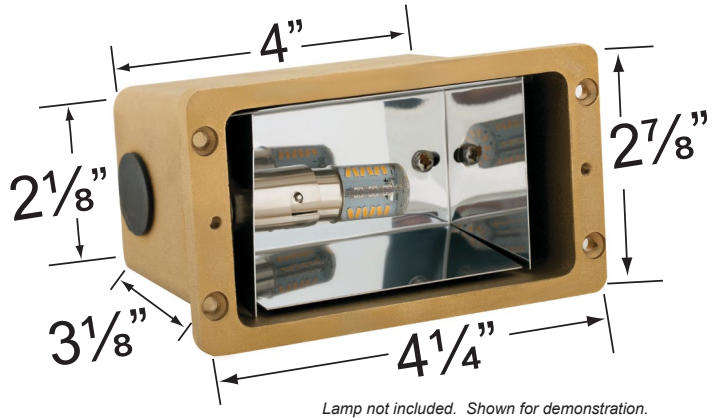

SPECIFICATION SHEET

PRODUCT # : CL-365B-GM

• Step Lights

• Cast Brass

Fixture Specifications:

Housing: Heavy duty corrosion resistant cast brass.
Faceplate: Die cast brass, fitted to housing with a silicone gasket.
Finish: **GM- Gun Metal.** Natural toning process. GM finish will vary due to artistic process. Also available in **AB- Antique Bronze**
Lens: Frosted and heat resistant glass.
Socket: S.C. Bayonet socket, attached to aluminum reflector.
Lamp: 12V, S.C. Bayonet, 27W max. Available with no lamp or in LED (2W or 2.5W). See the Lamp Guide below for more information.

Gasket: Silicone gasket, seals faceplate to housing. Providing weather tight protection.
Wiring: Fixture is prewired with a 3-ft 18-2 SJT-W direct burial cord. Wire connector sold separately. Silicone filled wire nut (**CX-854**) or quick locking wire connector (**CX-LOC**) are available from Corona Lighting.
Mounting: Recessed mount back box. Best used in concrete, brick and other masonry, with 3x 1/2" NPT inlets.
Electrical Notes: A remote 12V transformer is required. Options are available from Corona Lighting. Voltage range for LED lamps are 8V-21V.
Warranty: Limited lifetime warranty on fixture housing and faceplate against manufacturer's defects.

PRODUCT # : CL-365B-GM

• Step Lights

• Cast Brass

Faceplates

CX-833B-GM Brass 3 Louver faceplate with frosted glass lens
Finish: **GM**- Gun Metal

Mount Box

CX-734 Brass Mount Box, No Lamp

Cable Connectors

- CX-854 Direct Burial Silicone Filled Wire Nut, **Tan**
- CX-858 Speedy Cable Connector, Supply Cable up to 10-2, **Black**
- CX-839 Universal cable connector, Supply cable up to 8-2, one/Pack **Black**
- CX-LOC Quick-Locking Silicone Filled Wire Connector, 25 Sets (50 per Pack)