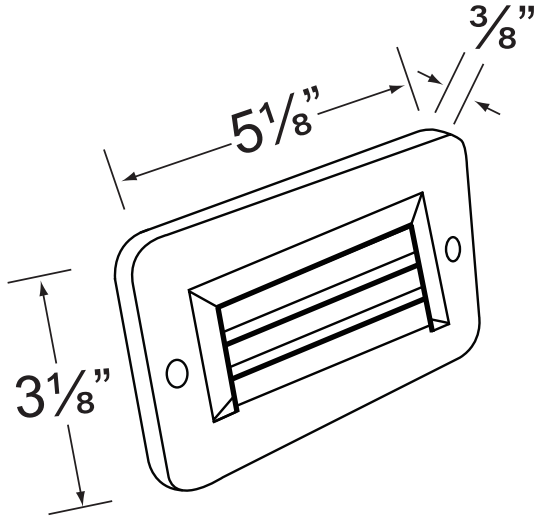

PRODUCT # : CL-365B-GM

• Step Lights

• Cast Brass

Faceplates

CX-833B-GM Brass 3 Louver faceplate with frosted glass lens
Finish: **GM**- Gun Metal