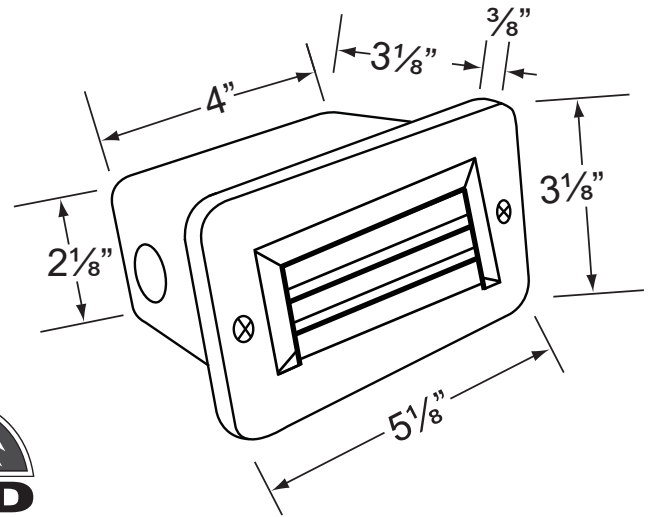

SPECIFICATION SHEET

PRODUCT # : CL-365B-GM

• Step Lights

• Cast Brass

Fixture Specifications:

Housing: Heavy duty corrosion resistant cast brass.
Faceplate: Die cast brass, fitted to housing with a silicone gasket.
Finish: **GM- Gun Metal.** Natural toning process. GM finish will vary due to artistic process. Also available in **AB- Antique Bronze**
Lens: Frosted and heat resistant glass.
Socket: S.C. Bayonet socket, attached to aluminum reflector.
Lamp: 12V, S.C. Bayonet, 27W max. Available with no lamp or in LED (2W or 2.5W). See the Lamp Guide below for more information.

Gasket: Silicone gasket, seals faceplate to housing. Providing weather tight protection.
Wiring: Fixture is prewired with a 3-ft 18-2 SJT-W direct burial cord. Wire connector sold separately. Silicone filled wire nut (**CX-854**) or quick locking wire connector (**CX-LOC**) are available from Corona Lighting.
Mounting: Recessed mount back box. Best used in concrete, brick and other masonry, with 3x 1/2" NPT inlets.
Electrical Notes: A remote 12V transformer is required. Options are available from Corona Lighting. Voltage range for LED lamps are 8V-21V.
Warranty: Limited lifetime warranty on fixture housing and faceplate against manufacturer's defects.