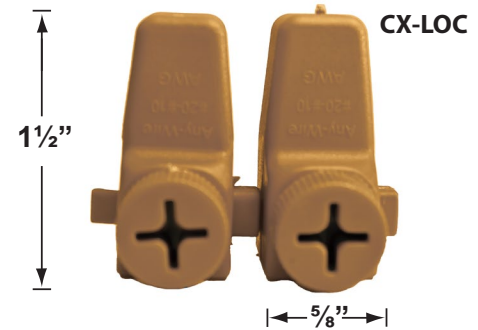

SPECIFICATION SHEET

PRODUCT # : CL-366

•Brick Lights

• Aluminum

Fixture Specifications:

- Housing:** Heavy Duty corrosion resistant galvanized steel with self-leveling adjustable bars.
- Faceplate:** Solid brass, fitted to housing with a silicone gasket.
- Finish:** Stamped aluminum, polyester UV coated lensed faceplate. Available in **BK**-Black, **BZ**- Bronze, **RT**- Rust and **WH**- White. **AB, GM, SI, and RC** are also available.
- Lens:** High impact white polycarbonate
- Socket:** Two S.C. Bayonet sockets, attached to aluminum reflector.
- Lamp:** Two 12V, S.C. Bayonet, 27W max. Available in 2xLED (2W & 2.5W) or without lamps. See the Lamp Guide below for more information.
- Gasket:** Silicone gasket, seals faceplate to housing. Providing weather tight protection.

- Wiring:** Fixture comes prewired with a 12 inch direct burial cord. Wire connector sold separately. Silicone filled wire nut (**CX-854**) or quick locking wire connector (**CX-LOC**) are available from Corona Lighting.
- Mounting:** Recessed mount back box. Best used in concrete, brick and other masonry, with 3x 1/2" NPT inlets.
- Electrical Notes:** A remote 12V transformer is required. Options are available from Corona Lighting. Voltage range for LED lamps are 8V-21V.
- Warranty:** **BK, BZ, RT and WH**- Five year warranty on fixture housing and faceplate against manufacturer's defects.
AB, GM, SI, and RC- Limited lifetime warranty on fixture housing and faceplate against manufacturer's defects.

Finishes: Available in **AB**- Antique Bronze, **GM**- Gun Metal, and **SI**- Silver Plated.

CX-878C-RC Copper, lensed faceplate with white acrylic lens.

Finish: Available in **RC**- Raw Copper

Cable Connectors

CX-854 Direct Burial Silicone Filled Wire Nut, **Tan**

CX-858 Speedy Cable Connector, Supply Cable up to 10-2, **Black**

CX-839 Universal cable connector, Supply cable up to 8-2, one/Pack **Black**

CX-LOC Quick-Locking Silicone Filled Wire Connector, 25 Sets (50 per Pack)