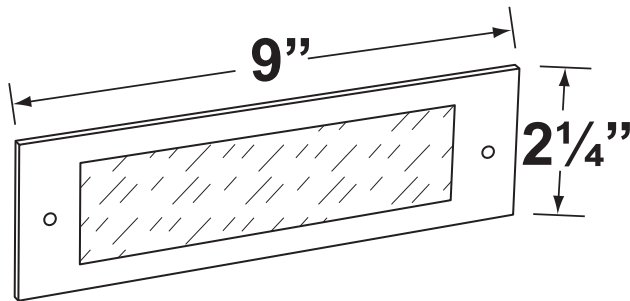

ACCESSORIES SHEET

PRODUCT # : CL-366

•Brick Lights

• Aluminum

Faceplates

CX-878 Aluminum, lensed faceplate with white acrylic lens.

Finishes: Available in **BK**- Black, **BZ**- Bronze, **RT**- Rust, and **WH**- White

CX-878B Brass, lensed faceplate with white acrylic lens.

Finishes: Available in **AB**- Antique Bronze, **GM**- Gun Metal, and **SI**- Silver Plated.

CX-878C-RC Copper, lensed faceplate with white acrylic lens.

Finish: Available in **RC**- Raw Copper