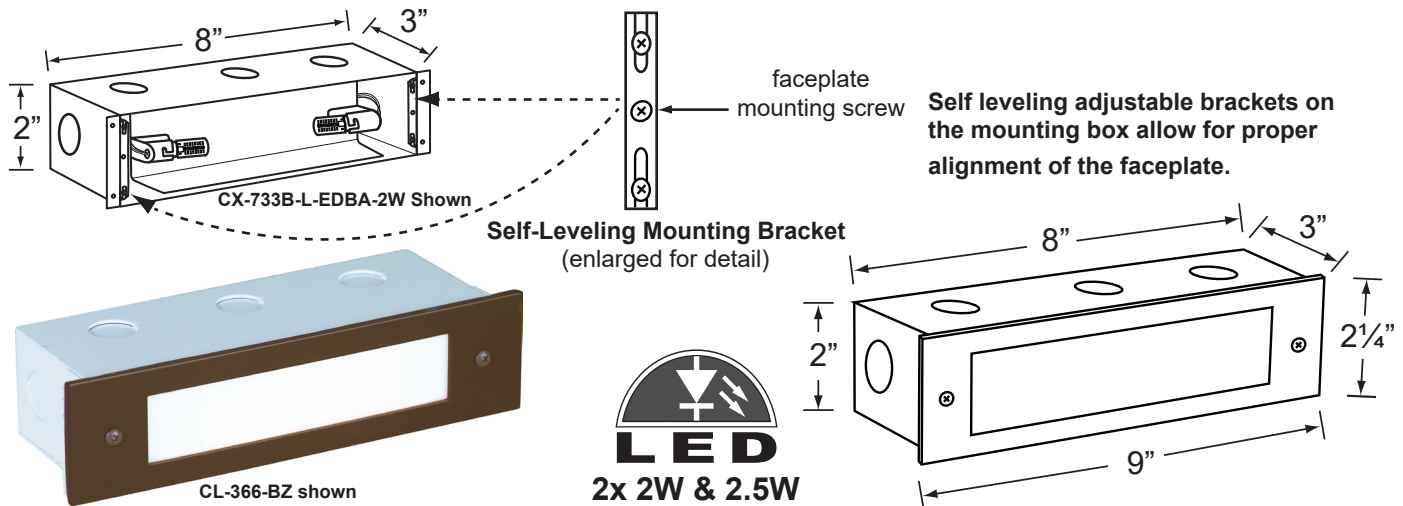

SPECIFICATION SHEET

PRODUCT # : CL-366

•Brick Lights

• Aluminum

Fixture Specifications:

- Housing:** Heavy Duty corrosion resistant galvanized steel with self-leveling adjustable bars.
- Faceplate:** Solid brass, fitted to housing with a silicone gasket.
- Finish:** Stamped aluminum, polyester UV coated lensed faceplate. Available in **BK**-Black, **BZ**- Bronze, **RT**- Rust and **WH**- White. **AB, GM, SI, and RC** are also available.
- Lens:** High impact white polycarbonate
- Socket:** Two S.C. Bayonet sockets, attached to aluminum reflector.
- Lamp:** Two 12V, S.C. Bayonet, 27W max. Available in 2xLED (2W & 2.5W) or without lamps. See the Lamp Guide below for more information.
- Gasket:** Silicone gasket, seals faceplate to housing. Providing weather tight protection.

- Wiring:** Fixture comes prewired with a 12 inch direct burial cord. Wire connector sold separately. Silicone filled wire nut (**CX-854**) or quick locking wire connector (**CX-LOC**) are available from Corona Lighting.
- Mounting:** Recessed mount back box. Best used in concrete, brick and other masonry, with 3x 1/2" NPT inlets.
- Electrical Notes:** A remote 12V transformer is required. Options are available from Corona Lighting. Voltage range for LED lamps are 8V-21V.
- Warranty:** **BK, BZ, RT and WH**- Five year warranty on fixture housing and faceplate against manufacturer's defects.
AB, GM, SI, and RC- Limited lifetime warranty on fixture housing and faceplate against manufacturer's defects.