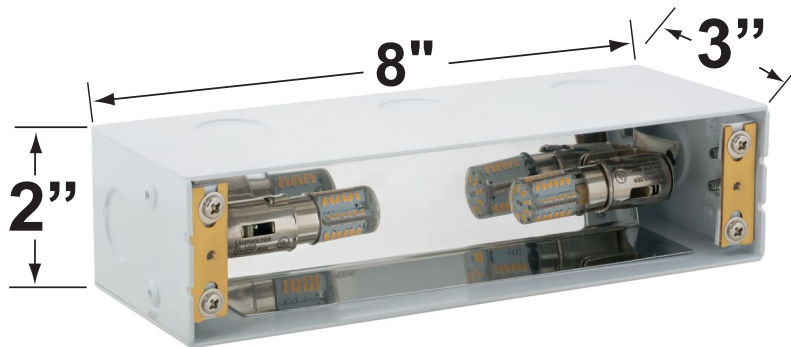

SPECIFICATION SHEET

PRODUCT # : CL-366

•Brick Lights

• Aluminum

Fixture Specifications:

- Housing:** Heavy Duty corrosion resistant galvanized steel with self-leveling adjustable bars.
- Faceplate:** Solid brass, fitted to housing with a silicone gasket.
- Finish:** Stamped aluminum, polyester UV coated lensed faceplate. Available in **BK**-Black, **BZ**- Bronze, **RT**- Rust and **WH**- White. **AB, GM, SI, and RC** are also available.
- Lens:** High impact white polycarbonate
- Socket:** Two S.C. Bayonet sockets, attached to aluminum reflector.
- Lamp:** Two 12V, S.C. Bayonet, 27W max. Available in 2xLED (2W & 2.5W) or without lamps. See the Lamp Guide below for more information.
- Gasket:** Silicone gasket, seals faceplate to housing. Providing weather tight protection.

- Wiring:** Fixture comes prewired with a 12 inch direct burial cord. Wire connector sold separately. Silicone filled wire nut (**CX-854**) or quick locking wire connector (**CX-LOC**) are available from Corona Lighting.
- Mounting:** Recessed mount back box. Best used in concrete, brick and other masonry, with 3x 1/2" NPT inlets.
- Electrical Notes:** A remote 12V transformer is required. Options are available from Corona Lighting. Voltage range for LED lamps are 8V-21V.
- Warranty:** **BK, BZ, RT and WH**- Five year warranty on fixture housing and faceplate against manufacturer's defects.
AB, GM, SI, and RC- Limited lifetime warranty on fixture housing and faceplate against manufacturer's defects.

CX-854 Direct Burial Silicone Filled Wire Nut, **Tan**

CX-858 Speedy Cable Connector, Supply Cable up to 10-2, **Black**

CX-839 Universal cable connector, Supply cable up to 8-2, one/Pack **Black**

CX-LOC Quick-Locking Silicone Filled Wire Connector, 25 Sets (50 per Pack)

Mount Box

CX-733B Steel Mount Box

Lamp not included. Shown for demonstration.