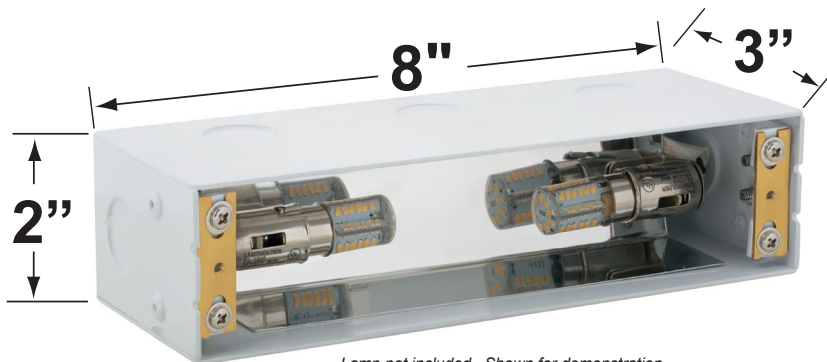

SPECIFICATION SHEET

PRODUCT # : CL-366B

•Brick Lights

•Solid Brass

Fixture Specifications:

Housing: Heavy Duty corrosion resistant galvanized steel with self-leveling adjustable bars.

Faceplate: Solid brass, fitted to housing with a silicone gasket.

Mounting: Recessed mount back box. Best used in concrete, brick and other masonry, with 3x 1/2" NPT inlets.

Electrical Notes: A remote 12V transformer is required. Options are available from Corona Lighting. Voltage range for LED lamps are 8V-21V.

CX-878C-RC Copper, lensed faceplate with white acrylic lens.

Finish: Available in **RC-** Raw Copper

Cable Connectors

CX-854 Direct Burial Silicone Filled Wire Nut, **Tan**

CX-858 Speedy Cable Connector, Supply Cable up to 10-2, **Black**

CX-839 Universal cable connector, Supply cable up to 8-2, one/Pack **Black**

CX-LOC Quick-Locking Silicone Filled Wire Connector, 25 Sets (50 per Pack)

Mount Box

CX-733B Steel Mount Box

Lamp not included. Shown for demonstration.