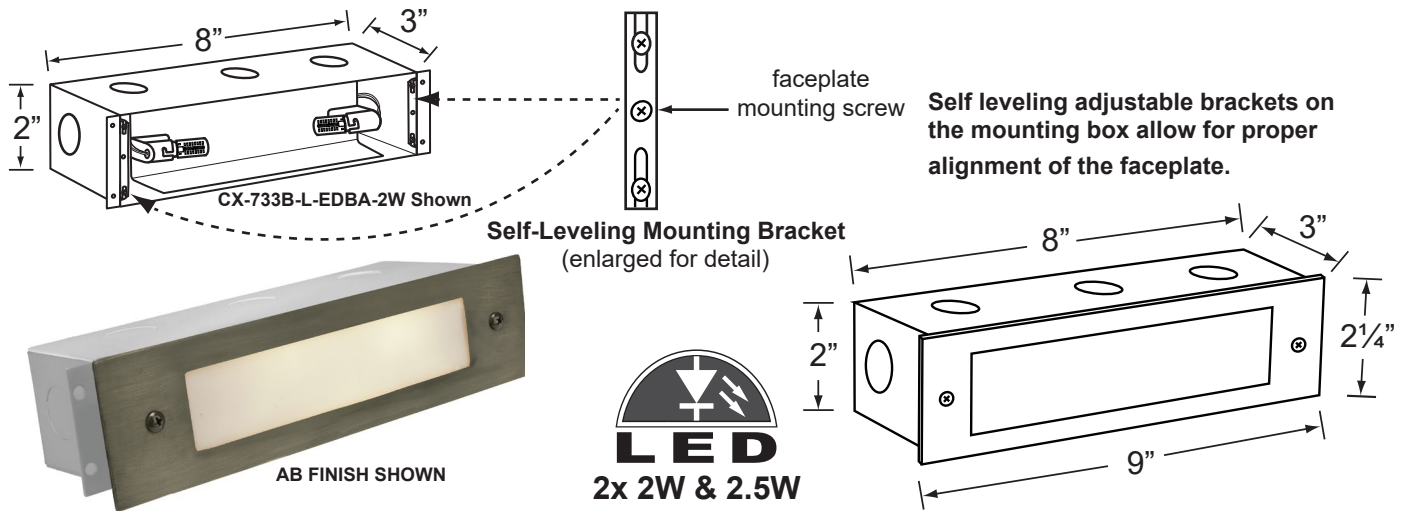

•Brick Lights

•Solid Brass

Fixture Specifications:

Housing: Heavy Duty corrosion resistant galvanized steel with self-leveling adjustable bars.

Faceplate: Solid brass, fitted to housing with a silicone gasket.

Finish: Stamped brass available in **AB-** Antique Bronze, **GM-** Gun Metal and **SI-** Silver Plated. AB finish will vary due to artistic process. Also available in **BK, BZ, RC, RT, WH**

Lens: High impact white polycarbonate

Socket: Two S.C. Bayonet sockets, attached to aluminum reflector.

Lamp: Two 12V, S.C. Bayonet, 27W max. Available in 2xLED (2W & 2.5W) or without lamps. See the Lamp Guide below for more information.

Gasket: Silicone gasket, seals faceplate to housing. Providing weather tight protection.

Wiring: Fixture comes prewired with a 12 inch direct burial cord. Wire connector sold separately. Silicone filled wire nut (**CX-854**) or quick locking wire connector (**CX-LOC**) are available from Corona Lighting.

Mounting: Recessed mount back box. Best used in concrete, brick and other masonry, with 3x 1/2" NPT inlets.

Electrical Notes: A remote 12V transformer is required. Options are available from Corona Lighting. Voltage range for LED lamps are 8V-21V.

Warranty: **AB, GM, SI,** and **RC-** Limited lifetime warranty on fixture housing and faceplate against manufacturer's defects. **BK, BZ, RT** and **WH-** Five year warranty on fixture housing and faceplate against manufacturer's defects.

AVAILABLE LED LAMPS (Corona LED lamps have a five (5) year limited warranty against manufacturer's defects)

LAMP NUMBER	WATTS	BEAM		COLOR & TEMP.	RATED HOURS	HALOGEN EQUIVALENT
		SPREAD	LUMEN			
L-EDBA-2W	2	360°	200	2700K	25,000	20 Watt
L-EDBA-2.5W	2.5	180°	240	2700K	25,000	35 Watt
L-EDBA-2W-3K	2	360°	210	3000K	25,000	20 Watt
L-EDBA-2.5W-3K	2.5	180°	250	3000K	25,000	35 Watt
L-EDBA-AM*	2	360°	170	2000K	25,000	20 Watt

*AM- Amber color

For more additional Lamps, and accessories visit Coronalighting.com

JOB INFORMATION

TYPE: DATE:

JOB NAME & ADDRESS:

PRODUCT #:

TOTAL QUANTITY:

LAMP TYPE & WATTAGE:

TRANSFORMER:

CONTRACTOR:

SPECIFIER:

• If you are ordering LED lamps you should follow the format below:

• **CL** - **product #** - **color** - **lamp** - **wattage**
CL - 366B - AB - L-EDBA - 2W-3K

Example: CL-366B-AB-L-EDBA-2W-3K

• Corona Lighting reserves the right to make any change and/or improvement to the design and construction of this fixture without further notification.