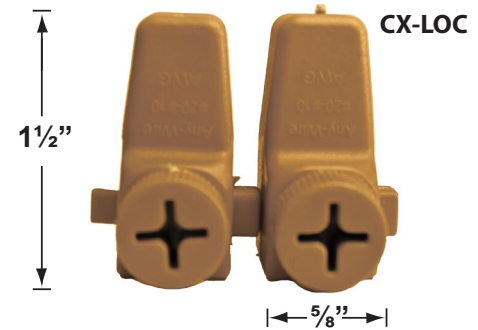

SPECIFICATION SHEET

PRODUCT # : CL-366B

•Brick Lights

•Solid Brass

Fixture Specifications:

Housing: Heavy Duty corrosion resistant galvanized steel with self-leveling adjustable bars.

Faceplate: Solid brass, fitted to housing with a silicone gasket.

Wiring: Fixture comes prewired with a 12 inch direct burial cord. Wire connector sold separately. Silicone filled wire nut (**CX-854**) or quick locking wire connector (**CX-LOC**) are available from Corona Lighting.

CX-878C-RC Copper, lensed faceplate with white acrylic lens.

Finish: Available in **RC-** Raw Copper

Cable Connectors

CX-854 Direct Burial Silicone Filled Wire Nut, **Tan**

CX-858 Speedy Cable Connector, Supply Cable up to 10-2, **Black**

CX-839 Universal cable connector, Supply cable up to 8-2, one/Pack **Black**

CX-LOC Quick-Locking Silicone Filled Wire Connector, 25 Sets (50 per Pack)

Mount Box

CX-733B Steel Mount Box

Lamp not included. Shown for demonstration.