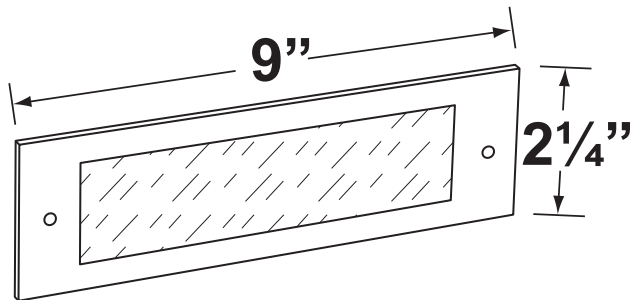

PRODUCT # : CL-366B

•Brick Lights

• Solid Brass

Faceplates

CX-878B Brass, lensed faceplate with white acrylic lens.

Finishes: **AB-** Antique Bronze, **GM-** Gun Metal, and **SI-** Silver Plated

CX-878 Aluminum, lensed faceplate with white acrylic lens.

Finishes: Available in **BK-** Black, **BZ-** Bronze, **RT-** Rust, and **WH-** White

CX-878C-RC Copper, lensed faceplate with white acrylic lens.

Finish: Available in **RC-** Raw Copper

Cable Connectors

CX-854 Direct Burial Silicone Filled Wire Nut, **Tan**

CX-858 Speedy Cable Connector, Supply Cable up to 10-2, **Black**

CX-839 Universal cable connector, Supply cable up to 8-2, one/Pack **Black**

CX-LOC Quick-Locking Silicone Filled Wire Connector, 25 Sets (50 per Pack)