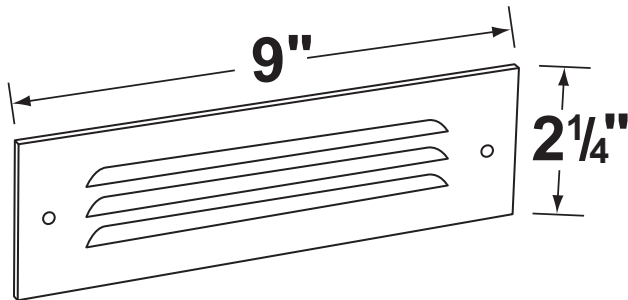

ACCESSORIES SHEET

PRODUCT # : CL-367

• Brick Lights

• Aluminum

Faceplates

CX-879 Aluminum, 3 louver faceplate with white acrylic lens
Finishes: Available in **BK**- Black, **BZ**- Bronze, **RT**- Rust, and **WH**- White

CX-879B Brass, 3 louver faceplate with white acrylic lens
Finishes: Available in **AB**- Antique Bronze, **GM**- Gun Metal, and **SI**- Silver Plated.

CX-879C-RC Copper, 3 louver faceplate with white acrylic lens
Finish: Available in **RC**- Raw Copper