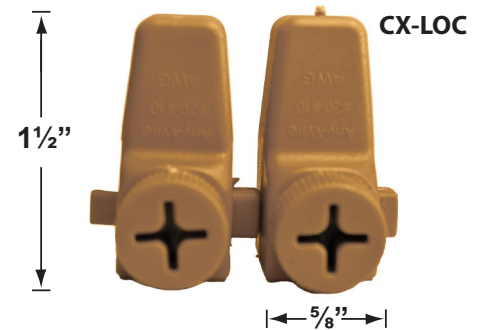

SPECIFICATION SHEET

PRODUCT # : CL-367

•Brick Lights

•Aluminum

Fixture Specifications:

Housing: Heavy Duty corrosion resistant galvanized steel with self-leveling adjustable bars.

Faceplate: Aluminum UV powder Coated, fitted to housing with a silicone gasket.

Wiring: Fixture is prewired with a 12-inch 18-2 SPT1-W. direct burial cord. Wire connector sold separately. Silicone filled wire nut (**CX-854**) is available from Corona Lighting.

Mounting: Recessed mount back box. Best used in concrete, brick and other masonry, with 5x 1/2" NPT inlets.

• Brick Lights

• Aluminum

Faceplates

CX-879 Aluminum, 3 louver faceplate with white acrylic lens
Finishes: Available in **BK**- Black, **BZ**- Bronze, **RT**- Rust, and **WH**- White

CX-879B Brass, 3 louver faceplate with white acrylic lens
Finishes: Available in **AB**- Antique Bronze, **GM**- Gun Metal, and **SI**- Silver Plated.

CX-879C-RC Copper, 3 louver faceplate with white acrylic lens
Finish: Available in **RC**- Raw Copper

Cable Connectors

CX-854 Direct Burial Silicone Filled Wire Nut, **Tan**
CX-858 Speedy Cable Connector, Supply Cable up to 10-2, **Black**
CX-839 Universal cable connector, Supply cable up to 8-2, one/Pack **Black**
CX-LOC Quick-Locking Silicone Filled Wire Connector, 25 Sets (50 per Pack)