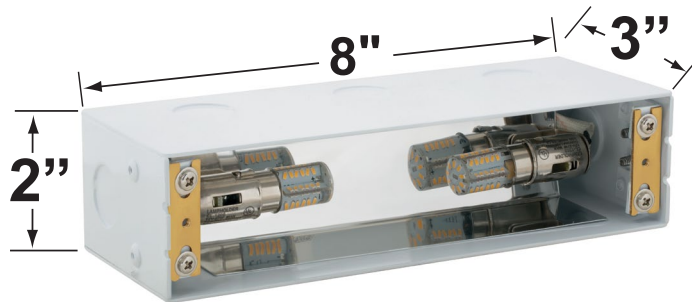

SPECIFICATION SHEET

PRODUCT # : CL-367

•Brick Lights

•Aluminum

Fixture Specifications:

Housing: Heavy Duty corrosion resistant galvanized steel with self-leveling adjustable bars.

Faceplate: Aluminum UV powder Coated, fitted to housing with a silicone gasket.

Wiring: Fixture is prewired with a 12-inch 18-2 SPT1-W. direct burial cord. Wire connector sold separately. Silicone filled wire nut (**CX-854**) is available from Corona Lighting.

Mounting: Recessed mount back box. Best used in concrete, brick and other masonry, with 5x 1/2" NPT inlets.

CX-879C-RC Copper, 3 louver faceplate with white acrylic lens
Finish: Available in **RC**- Raw Copper

Cable Connectors

CX-854 Direct Burial Silicone Filled Wire Nut, **Tan**
CX-858 Speedy Cable Connector, Supply Cable up to 10-2, **Black**
CX-839 Universal cable connector, Supply cable up to 8-2, one/Pack **Black**
CX-LOC Quick-Locking Silicone Filled Wire Connector, 25 Sets (50 per Pack)

Mount Box

CX-733B Steel Mount Box

Lamp not included. Shown for demonstration.