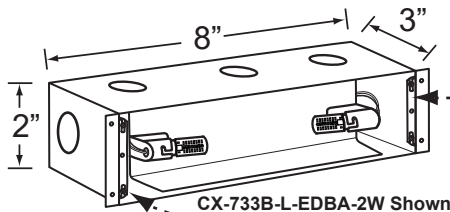

SPECIFICATION SHEET

PRODUCT # : CL-367

•Brick Lights

•Aluminum

Fixture Specifications:

Housing: Heavy Duty corrosion resistant galvanized steel with self-leveling adjustable bars.

Faceplate: Aluminum UV powder Coated, fitted to housing with a silicone gasket.

Finish: Stamped aluminum, polyester UV coated lensed faceplate. Available in **BK-Black**, **BZ- Bronze**, **RT- Rust** and **WH- White**. **AB, GM, SI, and RC** are also available.

Lens: High impact white polycarbonate

Socket: Two S.C. Bayonet sockets, attached to aluminum reflector.

Lamp: Two 12V, S.C. Bayonet, 27W max. Available in 2xLED (2W & 2.5W) or without lamps. See the Lamp Guide below for more information.

Gasket: Silicone gasket, seals faceplate to housing. Providing weather tight protection.

Wiring: Fixture is prewired with a 12-inch 18-2 SPT1-W. direct burial cord. Wire connector sold separately. Silicone filled wire nut (**CX-854**) is available from Corona Lighting.

Mounting: Recessed mount back box. Best used in concrete, brick and other masonry, with 5x 1/2" NPT inlets.

Electrical Notes: A remote 12V transformer is required. Options are available from Corona Lighting. Voltage range for LED lamps are 8V-21V.

Warranty: Five (5) year warranty on fixture housing and faceplate against manufacturer's defects. **AB, GM, OC, SI, and RC-** Limited lifetime warranty on fixture housing and faceplate against manufacturer's defects.

faceplate mounting screw

Self leveling adjustable brackets on the mounting box allow for proper alignment of the faceplate.