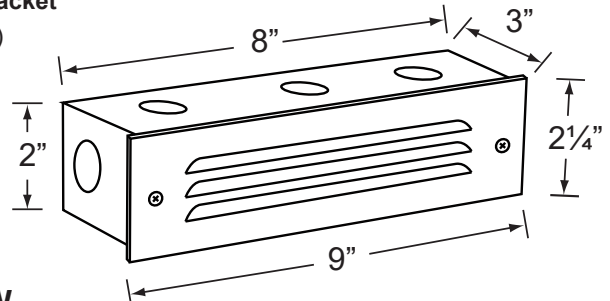

Wiring: Fixture is prewired with a 12-inch 18-2 SPT1-W. direct burial cord. Wire connector sold separately. Silicone filled wire nut (**CX-854**) is available from Corona Lighting.

Mounting: Recessed mount back box. Best used in concrete, brick and other masonry, with 5x 1/2" NPT inlets.

Self-Leveling Mounting Bracket
(enlarged for detail)

faceplate mounting screw

Self leveling adjustable brackets on the mounting box allow for proper alignment of the faceplate.

CL-367-BK shown

LED
2x 2W & 2.5W