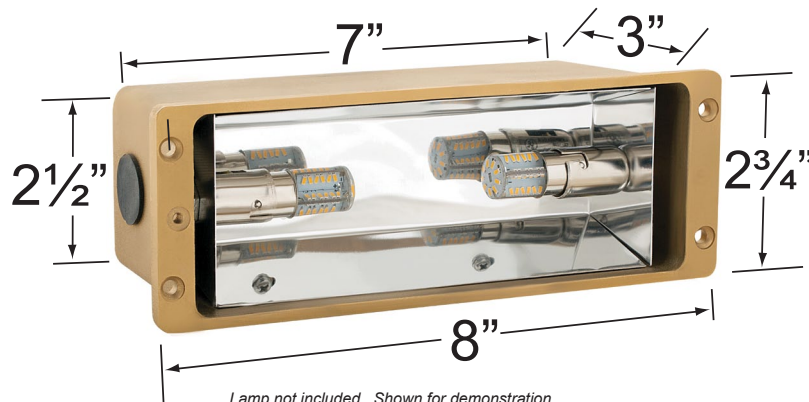

**Gasket:** Silicone gasket, seals faceplate to housing. Providing weather tight protection.

**Wiring:**

Fixture is prewired with a 3ft 18-2 SPT1-W direct burial cord. Wire connector sold separately. Silicone filled wire nut (**CX-854**) or quick locking wire connector (**CX-LOC**) are available from Corona Lighting.

**Mounting:**

Recessed mount back box. Best used in concrete, brick and other masonry, with 5x 1/2" NPT inlets.

**Electrical Notes:**

A remote 12V transformer is required. Options are available from Corona Lighting. Voltage range for LED lamps are 8V-21V.

CX-858 Speedy Cable Connector, Supply Cable up to 10-2, **Black**

CX-839 Universal cable connector, Supply cable up to 8-2, one/Pack **Black**

CX-LOC Quick-Locking Silicone Filled Wire Connector, 25 Sets (50 per Pack)

**Mount Box**

CX-735B Brass Mount Box

Lamp not included. Shown for demonstration.