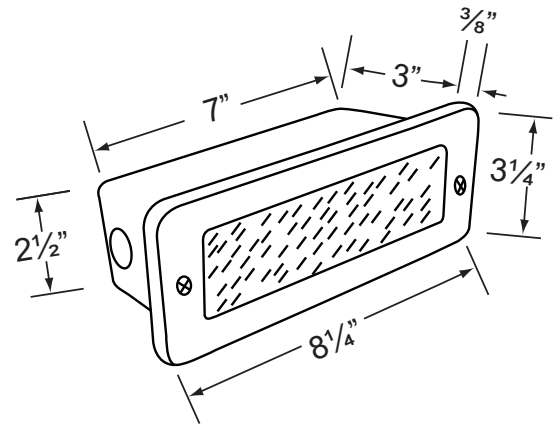

SPECIFICATION SHEET

PRODUCT # : CL-368B-AB

•Brick Lights

•Cast Brass

Fixture Specifications:

Housing: Heavy Duty Corrosion Resistant Cast Brass.

Faceplate: Die cast brass, fitted to housing with a silicone gasket.

Finish: **AB- Antique Bronze.** Natural toning process. AB finish will vary due to artistic process. Also available in **GM- Gun Metal**

Lens: Frosted and heat resistant glass.

Socket: Two S.C. Bayonet sockets, attached to aluminum reflector. Halogen socket available.

Lamp: Two 12V, S.C. Bayonet, 27W max. Available in 2xLED (2W & 2.5W) or without lamps. See the Lamp Guide below for more information.

Gasket: Silicone gasket, seals faceplate to housing. Providing weather tight protection.

Wiring:

Fixture is prewired with a 3ft 18-2 SPT1-W direct burial cord. Wire connector sold separately. Silicone filled wire nut (**CX-854**) or quick locking wire connector (**CX-LOC**) are available from Corona Lighting.

Mounting:

Recessed mount back box. Best used in concrete, brick and other masonry, with 5x 1/2" NPT inlets.

Electrical Notes:

A remote 12V transformer is required. Options are available from Corona Lighting. Voltage range for LED lamps are 8V-21V.

Warranty:

Limited lifetime warranty on fixture housing and faceplate against manufacturer's defects.

AVAILABLE LED LAMPS (Corona LED lamps have a five (5) year limited warranty against manufacturer's defects)

LAMP NUMBER	WATTS	BEAM		COLOR & TEMP.	RATED HOURS	HALOGEN EQUIVALENT
		SPREAD	LUMEN			
L-EDBA-2W	2	360°	200	2700K	25,000	20 Watt
L-EDBA-2.5W	2.5	180°	240	2700K	25,000	35 Watt
L-EDBA-2W-3K	2	360°	210	3000K	25,000	20 Watt
L-EDBA-2.5W-3K	2.5	180°	250	3000K	25,000	35 Watt
L-EDBA-AM*	2	360°	170	2000K	25,000	20 Watt

*AM- Amber color

For more additional Lamps, and accessories visit Coronalighting.com

JOB INFORMATION

TYPE: _____ DATE: _____

JOB NAME & ADDRESS: _____

PRODUCT #:

TOTAL QUANTITY:

LAMP TYPE & WATTAGE:

TRANSFORMER:

CONTRACTOR:

SPECIFIER:

• If you are ordering LED lamps you should follow the format below:

• CL - product # - lamp - wattage

CL - 368B-AB - L-EDBA - 2W-3K

Example: CL-368B-AB-L-EDBA-2W-3K

• Corona Lighting reserves the right to make any change and/or improvement to the design and construction of this fixture without further notification.