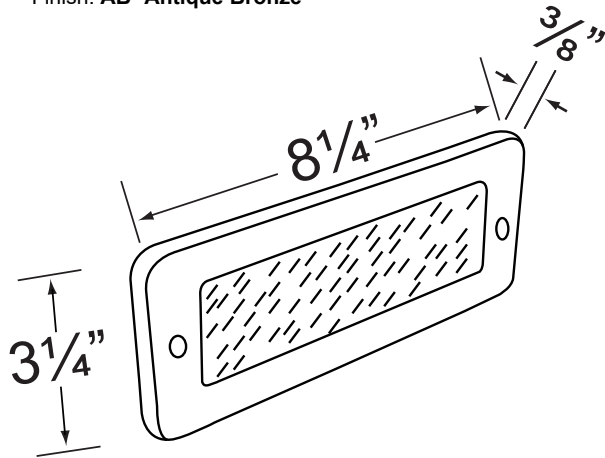

PRODUCT # : CL-368B-AB

•Brick Lights

• Cast Brass

Faceplates

CX-834B-AB Brass lensed faceplate with frosted glass lens

Finish: **AB- Antique Bronze**