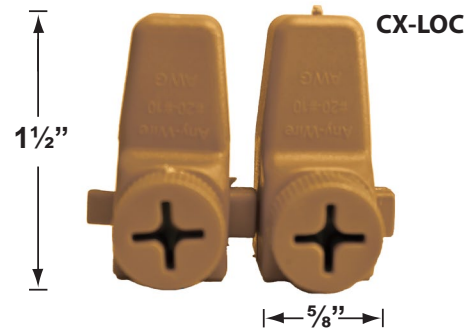

**Mounting:**

Recessed mount back box. Best used in concrete, brick and other masonry, with 5x 1/2" NPT inlets.

**Electrical Notes:**

A remote 12V transformer is required. Options are available from Corona Lighting. Voltage range for LED lamps are 8V-21V.

Example: CL-368B-AB-L-EDBA-2W-3K

• Corona Lighting reserves the right to make any change and/or improvement to the design and construction of this fixture without further notification.

**PRODUCT # : CL-368B-AB**

•Brick Lights

• Cast Brass

**Faceplates**

CX-834B-AB Brass lensed faceplate with frosted glass lens

Finish: **AB- Antique Bronze**

**Cable Connectors**

CX-854 Direct Burial Silicone Filled Wire Nut, **Tan**

CX-858 Speedy Cable Connector, Supply Cable up to 10-2, **Black**

CX-839 Universal cable connector, Supply cable up to 8-2, one/Pack **Black**

CX-LOC Quick-Locking Silicone Filled Wire Connector, 25 Sets (50 per Pack)