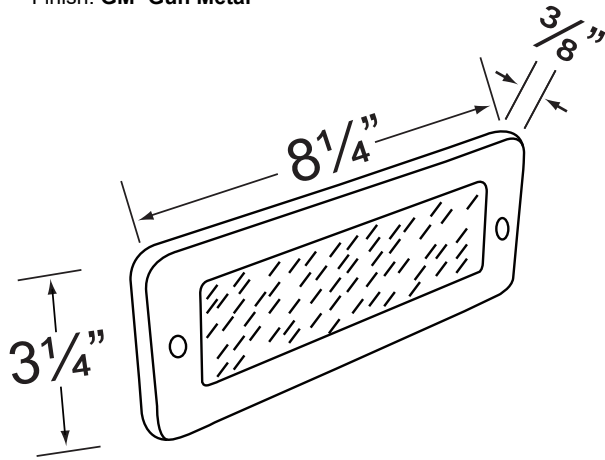

PRODUCT # : CL-368B-GM

•Brick Lights

• Cast Brass

Faceplates

CX-834B-GM Brass lensed faceplate with frosted glass lens
Finish: **GM- Gun Metal**