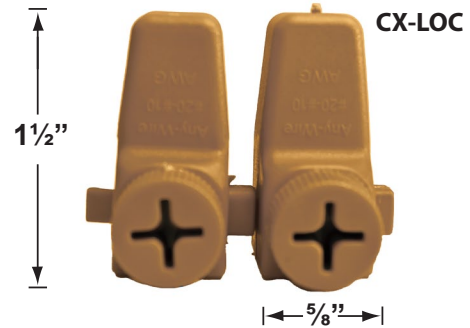

SPECIFICATION SHEET

PRODUCT # : CL-368B-GM

•Brick Lights

•Cast Brass

Fixture Specifications:

Housing: Heavy Duty Corrosion Resistant Cast Brass.

Faceplate: Die cast brass, fitted to housing with a silicone gasket.

Mounting:

Recessed mount back box. Best used in concrete, brick and other masonry, with 5x 1/2" NPT inlets.

Electrical Notes:

A remote 12V transformer is required. Options are available from Corona Lighting. Voltage range for LED lamps are 8V-21V.

• Corona Lighting reserves the right to make any change and/or improvement to the design and construction of this fixture without further notification.

PRODUCT # : CL-368B-GM

•Brick Lights

• Cast Brass

Faceplates

CX-834B-GM Brass lensed faceplate with frosted glass lens
Finish: **GM- Gun Metal**

Cable Connectors

- CX-854 Direct Burial Silicone Filled Wire Nut, **Tan**
- CX-858 Speedy Cable Connector, Supply Cable up to 10-2, **Black**
- CX-839 Universal cable connector, Supply cable up to 8-2, one/Pack **Black**
- CX-LOC Quick-Locking Silicone Filled Wire Connector, 25 Sets (50 per Pack)