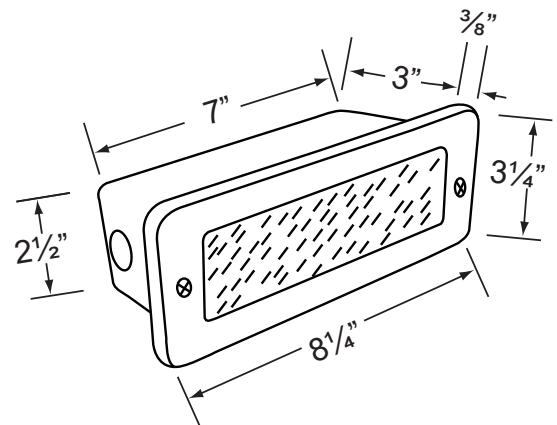

SPECIFICATION SHEET

PRODUCT # : CL-368B-GM

•Brick Lights

•Cast Brass

Fixture Specifications:

Housing: Heavy Duty Corrosion Resistant Cast Brass.

Faceplate: Die cast brass, fitted to housing with a silicone gasket.

Finish: **GM- Gun Metal.** Natural toning process. GM finish will vary due to artistic process. Also available in **AB- Antique Bronze**

Lens: Frosted and heat resistant glass.

Socket: Two S.C. Bayonet sockets, attached to aluminum reflector. Halogen socket available.

Lamp: Two 12V, S.C. Bayonet, 27W max. Available in 2xLED (2W & 2.5W) or without lamps. See the Lamp Guide below for more information.

Gasket: Silicone gasket, seals faceplate to housing. Providing weather tight protection.

Wiring:

Fixture is prewired with a 3ft 18-2 SPT1-W direct burial cord. Wire connector sold separately. Silicone filled wire nut (**CX-854**) or quick locking wire connector (**CX-LOC**) are available from Corona Lighting.

Mounting:

Recessed mount back box. Best used in concrete, brick and other masonry, with 5x 1/2" NPT inlets.

Electrical Notes:

A remote 12V transformer is required. Options are available from Corona Lighting. Voltage range for LED lamps are 8V-21V.

Warranty:

Limited lifetime warranty on fixture housing and faceplate against manufacturer's defects.

LED
2x 2W & 2.5W

AVAILABLE LED LAMPS (Corona LED lamps have a five (5) year limited warranty against manufacturer's defects)

LAMP NUMBER	WATTS	BEAM		COLOR & TEMP.	RATED HOURS	HALOGEN EQUIVALENT
		SPREAD	LUMEN			
L-EDBA-2W	2	360°	200	2700K	25,000	20 Watt
L-EDBA-2.5W	2.5	180°	240	2700K	25,000	35 Watt
L-EDBA-2W-3K	2	360°	210	3000K	25,000	20 Watt
L-EDBA-2.5W-3K	2.5	180°	250	3000K	25,000	35 Watt
L-EDBA-AM*	2	360°	170	2000K	25,000	20 Watt

*AM- Amber color

For more additional Lamps, and accessories visit Coronalighting.com

JOB INFORMATION

TYPE: _____ DATE: _____

JOB NAME & ADDRESS: _____

PRODUCT #:

TOTAL QUANTITY:

LAMP TYPE & WATTAGE:

TRANSFORMER:

CONTRACTOR:

SPECIFIER:

• If you are ordering LED lamps you should follow the format below:

• **CL** - **product #** - **lamp** - **wattage**

CL - 368B-GM - L-EDBA - 2W-3K

Example: CL-368B-GM-L-EDBA-2W-3K

• Corona Lighting reserves the right to make any change and/or improvement to the design and construction of this fixture without further notification.