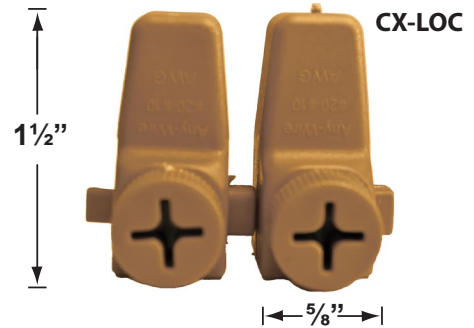

SPECIFICATION SHEET

PRODUCT # : CL-369B-AB

•Brick Lights

•Cast Brass

Fixture Specifications:

Housing: Heavy Duty Corrosion Resistant Cast Brass.

Faceplate: Die cast brass, fitted to housing with a silicone gasket.

Mounting: Recessed mount back box. Best used in concrete, brick and other masonry, with 5x 1/2" NPT inlets.

Electrical Notes: A remote 12V transformer is required. Options are available from Corona Lighting. Voltage range for LED lamps are 8V-21V.

• Corona Lighting reserves the right to make any change and/or improvement to the design and construction of this fixture without further notification.

PRODUCT # : CL-369B-AB

•Brick Lights

• Cast Brass

Faceplates

CX-835B-AB Brass 1 louver faceplate with frosted glass lens
Finish: **AB- Antique Bronze**

Cable Connectors

- CX-854 Direct Burial Silicone Filled Wire Nut, **Tan**
- CX-858 Speedy Cable Connector, Supply Cable up to 10-2, **Black**
- CX-839 Universal cable connector, Supply cable up to 8-2, one/Pack **Black**
- CX-LOC Quick-Locking Silicone Filled Wire Connector, 25 Sets (50 per Pack)