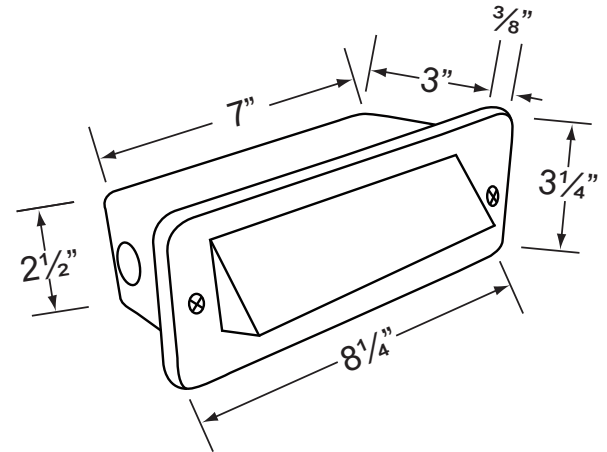

SPECIFICATION SHEET

PRODUCT # : CL-369B-AB

•Brick Lights

•Cast Brass

Fixture Specifications:

Housing: Heavy Duty Corrosion Resistant Cast Brass.

Faceplate: Die cast brass, fitted to housing with a silicone gasket.

Finish: **AB- Antique Bronze.** Natural toning process. AB finish will vary due to artistic process. Also available in **GM- Gun Metal**

Lens: Frosted and heat resistant glass.

Socket: Two S.C. Bayonet sockets, attached to aluminum reflector. Halogen socket available.

Lamp: 12V, S.C. Bayonet, 27W max. Available in 2xLED (2W & 2.5W) or without lamp. See the Lamp Guide below for more information.

Gasket: Silicone gasket, seals faceplate to housing. Providing weather tight protection.

Wiring: Fixture is prewired with a 3ft 18-2 SPT1-W direct burial cord. Wire connector sold separately. Silicone filled wire nut (**CX-854**) or quick locking wire connector (**CX-LOC**) are available from Corona Lighting.

Mounting: Recessed mount back box. Best used in concrete, brick and other masonry, with 5x 1/2" NPT inlets.

Electrical Notes: A remote 12V transformer is required. Options are available from Corona Lighting. Voltage range for LED lamps are 8V-21V.

Warranty: Limited lifetime warranty on fixture housing and faceplate against manufacturer's defects.

2x 2W & 2.5W

AVAILABLE LED LAMPS (Corona LED lamps have a five (5) year limited warranty against manufacturer's defects)

LAMP NUMBER	WATTS	BEAM		COLOR & TEMP.	RATED HOURS	HALOGEN EQUIVALENT
		SPREAD	LUMEN			
L-EDBA-2W	2	360°	200	2700K	25,000	20 Watt
L-EDBA-2.5W	2.5	180°	240	2700K	25,000	35 Watt
L-EDBA-2W-3K	2	360°	210	3000K	25,000	20 Watt
L-EDBA-2.5W-3K	2.5	180°	250	3000K	25,000	35 Watt
L-EDBA-AM*	2	360°	170	2000K	25,000	20 Watt

*AM- Amber color

For more additional Lamps, and accessories visit Coronalighting.com

JOB INFORMATION

TYPE: _____ DATE: _____

JOB NAME & ADDRESS:

PRODUCT #:

TOTAL QUANTITY:

LAMP TYPE & WATTAGE:

TRANSFORMER:

CONTRACTOR:

SPECIFIER:

• If you are ordering LED lamps you should follow the format below:

• **CL** - **product #** - **lamp** - **wattage**

Example: CL-369B-AB-L-EDBA-2W-3K

CL - **369B-AB** - **L-EDBA** - **2W-3K**

• Corona Lighting reserves the right to make any change and/or improvement to the design and construction of this fixture without further notification.