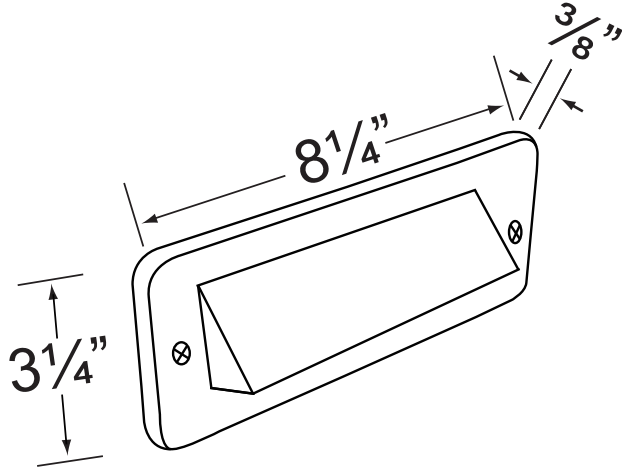

PRODUCT # : CL-369B-AB

•Brick Lights

• Cast Brass

Faceplates

CX-835B-AB Brass 1 louver faceplate with frosted glass lens
Finish: **AB- Antique Bronze**