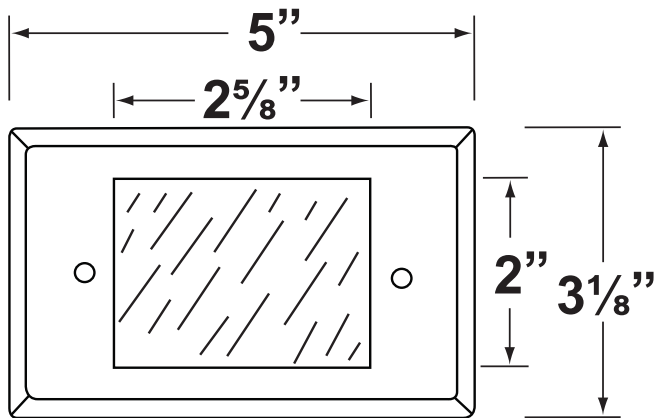

PRODUCT # : CL-371B-AB

• Step Light

• Brass & Steel

Faceplates

CX-896B-AB Brass lensed faceplate with frosted glass lens,
Finish: **AB**- Antique Bronze