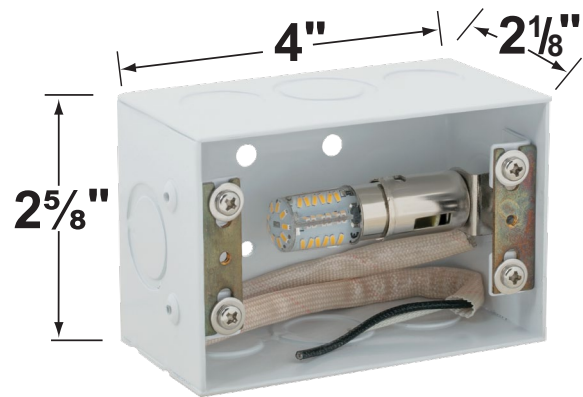

Wiring: Fixture is prewired with a 3-ft direct burial cord. Wire connector sold separately. Silicone filled wire nut (**CX-854**) or quick locking wire connector (**CX-LOC**) are available from Corona Lighting.

Mounting: Recessed mount back box. Best used in concrete, brick and other masonry, with 5x 1/2" NPT inlets.

Electrical Notes: A remote 12V transformer is required. Options are available from Corona Lighting. Voltage range for LED lamps are 8V-21V.

PRODUCT # : CL-371B-AB

• Step Light

• Brass & Steel

Faceplates

CX-896B-AB Brass lensed faceplate with frosted glass lens,
Finish: **AB**- Antique Bronze

Mount Box

CX-741B Steel Mounting Box, **No Lamp**

Lamp not included. Shown for demonstration.

Cable Connectors

- CX-854 Direct Burial Silicone Filled Wire Nut, **Tan**
- CX-858 Speedy Cable Connector, Supply Cable up to 10-2, **Black**
- CX-839 Universal cable connector, Supply cable up to 8-2, one/Pack **Black**
- CX-LOC Quick-Locking Silicone Filled Wire Connector, 25 Sets (50 per Pack)