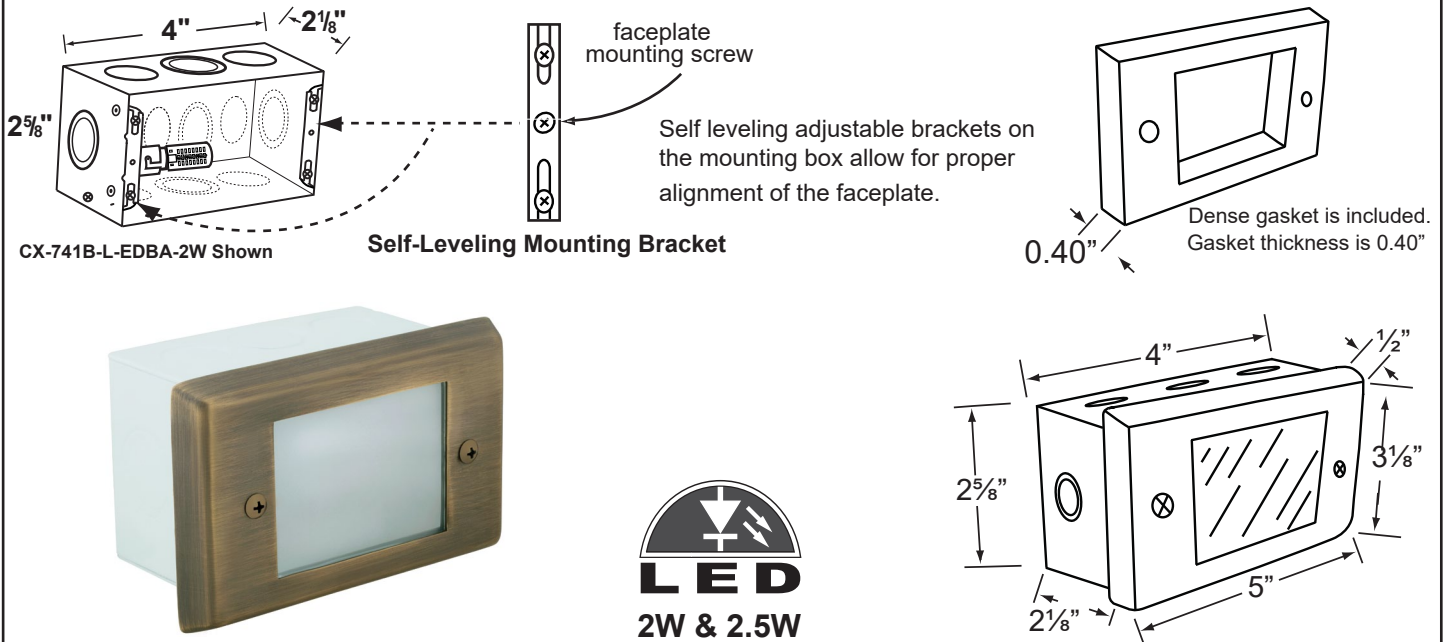

SPECIFICATION SHEET

PRODUCT # : CL-371B-AB

• Step Lights

• Cast Brass

Fixture Specifications:

Housing: Heavy Duty corrosion resistant galvanized steel with self-leveling adjustable bars. White powder coated.

Faceplate: Die cast brass, fitted to housing with a dense silicone gasket.

Finish: **AB- Antique Bronze.** Natural toning process. AB finish will vary due to artistic process.

Lens: Frosted and heat resistant glass.

Socket: S.C. Bayonet socket, attached to housing.

Lamp: 12V, S.C. Bayonet, 27W max.
Available in LED (2W & 2.5W) or without lamp.
See the Lamp Guide below for more information.

Gasket: Dense silicone gasket, seals faceplate to housing. Providing weather tight protection.

Wiring: Fixture is prewired with a 3-ft direct burial cord. Wire connector sold separately. Silicone filled wire nut (**CX-854**) or quick locking wire connector (**CX-LOC**) are available from Corona Lighting.

Mounting: Recessed mount back box. Best used in concrete, brick and other masonry, with 5x 1/2" NPT inlets.

Electrical Notes: A remote 12V transformer is required. Options are available from Corona Lighting. Voltage range for LED lamps are 8V-21V.

Warranty: Limited lifetime warranty on faceplate against manufacturer's defects.

AVAILABLE LED LAMPS (Corona LED lamps have a five (5) year limited warranty against manufacturer's defects)

LAMP NUMBER	WATTS	BEAM		COLOR & TEMP.	RATED HOURS	HALOGEN EQUIVALENT
		SPREAD	LUMEN			
L-EDBA-2W	2	360°	200	2700K	25,000	20 Watt
L-EDBA-2.5W	2.5	180°	240	2700K	25,000	35 Watt
L-EDBA-2W-3K	2	360°	210	3000K	25,000	20 Watt
L-EDBA-2.5W-3K	2.5	180°	250	3000K	25,000	35 Watt
L-EDBA-AM*	2	360°	170	2000K	25,000	20 Watt

*AM- Amber color

For more additional Lamps, and accessories visit Coronalighting.com

JOB INFORMATION

TYPE: DATE:

JOB NAME & ADDRESS:

PRODUCT #:

TOTAL QUANTITY:

LAMP TYPE & WATTAGE:

TRANSFORMER:

CONTRACTOR:

SPECIFIER:

• If you are ordering LED lamps you should follow the format below:

• CL - product # - lamp - wattage

CL - 741B-AB - L-EDBA - 2W-3K

Example: CL-741B-AB-L-EDBA-2W-3K

• Corona Lighting reserves the right to make any change and/or improvement to the design and construction of this fixture without further notification.