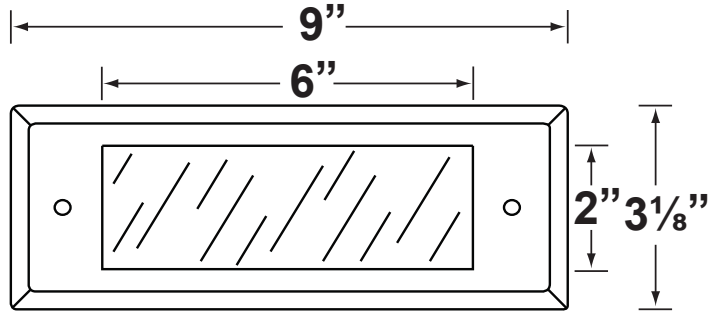

ACCESSORIES SHEET

PRODUCT # : CL-373B-AB

•Brick Lights

•Cast Brass

Faceplates

CX-898B-AB Brass lensed faceplate with frosted glass lens
Finish: **AB**- Antique Bronze