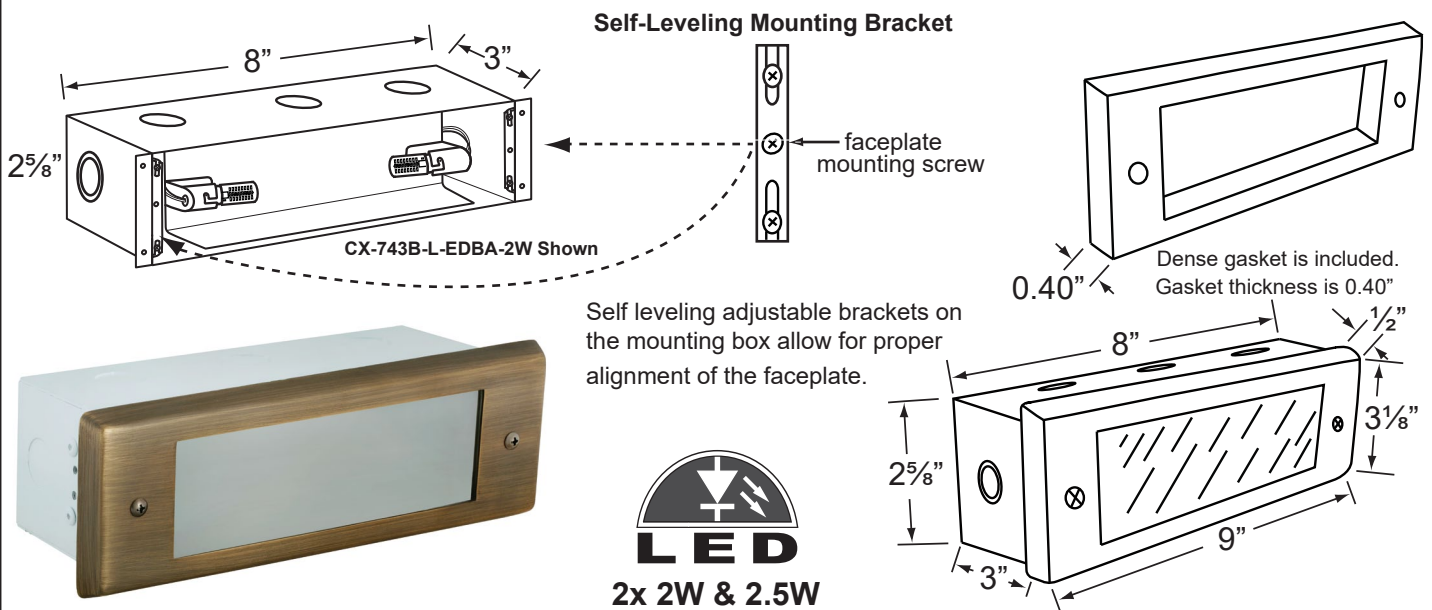

SPECIFICATION SHEET

PRODUCT # : CL-373B-AB

•Brick Lights

•Cast Brass

Fixture Specifications:

Housing: Heavy Duty corrosion resistant galvanized steel with self-leveling adjustable bars.

Faceplate: Die cast brass, fitted to housing with a dense silicone gasket.

Finish: **AB- Antique Bronze.** Natural toning process. AB finish will vary due to artistic process.

Lens: Frosted and heat resistant glass.

Socket: Two S.C. Bayonet sockets, attached to aluminum reflector.

Lamp: 12V, S.C. Bayonet, 27W max. Available in 2xLED (2W & 2.5W). See the Lamp Guide below for more information.

Gasket: Solid silicone gasket, seals faceplate to housing. Providing weather tight protection.

Wiring: Fixture is prewired with a 3ft 18-2 SPT1-W direct burial cord. Wire connector sold separately. Silicone filled wire nut (**CX-854**) or quick locking wire connector (**CX-LOC**) are available from Corona Lighting.

Mounting: Recessed mount back box. Best used in concrete, brick and other masonry, with 5x 1/2" NPT inlets.

Electrical Notes: A remote 12V transformer is required. Options are available from Corona Lighting. Voltage range for LED lamps are 8V-21V.

Warranty: Limited lifetime warranty on faceplate against manufacturer's defects.

AVAILABLE LED LAMPS (Corona LED lamps have a five (5) year limited warranty against manufacturer's defects)

LAMP NUMBER	WATTS	BEAM		COLOR & TEMP.	RATED HOURS	HALOGEN EQUIVALENT
		SPREAD	LUMEN			
L-EDBA-2W	2	360°	200	2700K	25,000	20 Watt
L-EDBA-2.5W	2.5	180°	240	2700K	25,000	35 Watt
L-EDBA-2W-3K	2	360°	210	3000K	25,000	20 Watt
L-EDBA-2.5W-3K	2.5	180°	250	3000K	25,000	35 Watt
L-EDBA-AM*	2	360°	170	2000K	25,000	20 Watt

*AM- Amber color
For more additional Lamps, and accessories visit Coronalighting.com

JOB INFORMATION

TYPE: _____ DATE: _____

JOB NAME & ADDRESS: _____

PRODUCT #: _____

TOTAL QUANTITY: _____

LAMP TYPE & WATTAGE: _____

TRANSFORMER: _____

CONTRACTOR: _____

SPECIFIER: _____

• If you are ordering LED lamps you should follow the format below:

• CL - **product #** - **lamp** - **wattage**

CL - 373B-AB - L-EDBA - 2W-3K

Example: CL-373B-AB-L-EDBA-2W-3K

• Corona Lighting reserves the right to make any change and/or improvement to the design and construction of this fixture without further notification.