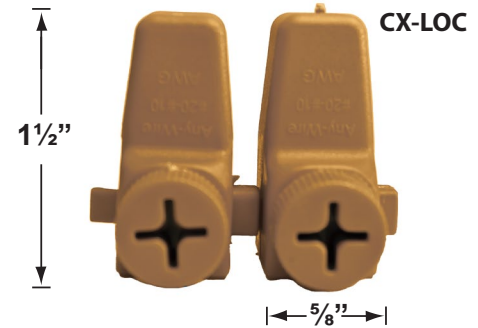

SPECIFICATION SHEET

PRODUCT # : CL-373B-AB

•Brick Lights

•Cast Brass

Fixture Specifications:

Housing: Heavy Duty corrosion resistant galvanized steel with self-leveling adjustable bars.

Faceplate: Die cast brass, fitted to housing with a dense silicone gasket.

Mounting: Recessed mount back box. Best used in concrete, brick and other masonry, with 5x 1/2" NPT inlets.

Electrical Notes: A remote 12V transformer is required. Options are available from Corona Lighting. Voltage range for LED lamps are 8V-21V.

•Cast Brass

Faceplates

CX-898B-AB Brass lensed faceplate with frosted glass lens
Finish: **AB**- Antique Bronze

Cable Connectors

- CX-854 Direct Burial Silicone Filled Wire Nut, **Tan**
- CX-858 Speedy Cable Connector, Supply Cable up to 10-2, **Black**
- CX-839 Universal cable connector, Supply cable up to 8-2, one/Pack **Black**
- CX-LOC Quick-Locking Silicone Filled Wire Connector, 25 Sets (50 per Pack)