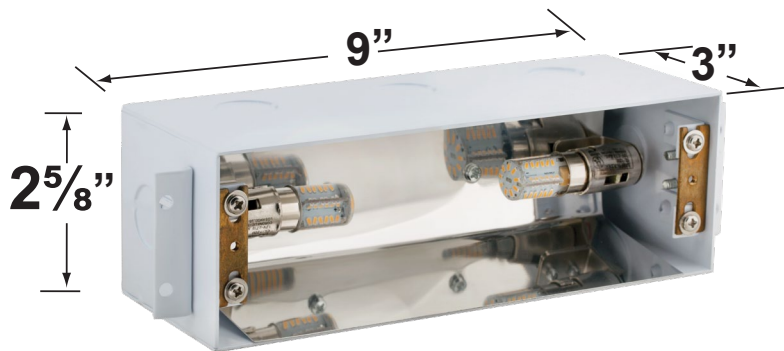

Mount Box

CX-743B Steel Mount Box

Lamp not included. Shown for demonstration.