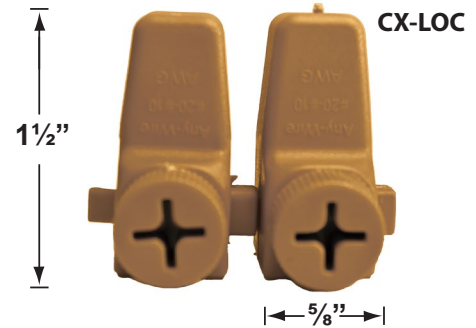

SPECIFICATION SHEET

PRODUCT # : CL-374B-AB

•Brick Lights

•Cast Brass

Fixture Specifications:

Housing: Heavy Duty corrosion resistant galvanized steel with self-leveling adjustable bars.

Faceplate: Die cast brass, fitted to housing with a dense silicone gasket.

Mounting: Recessed mount back box. Best used in concrete, brick and other masonry, with 5x 1/2" NPT inlets.

Electrical Notes: A remote 12V transformer is required. Options are available from Corona Lighting. Voltage range for LED lamps are 8V-21V.

•Cast Brass

Faceplates

CX-899B-AB Brass 4 louver faceplate with frosted glass lens
Finish: **AB**- Antique Bronze

Cable Connectors

CX-854 Direct Burial Silicone Filled Wire Nut, **Tan**
CX-858 Speedy Cable Connector, Supply Cable up to 10-2, **Black**
CX-839 Universal cable connector, Supply cable up to 8-2, one/Pack **Black**
CX-LOC Quick-Locking Silicone Filled Wire Connector, 25 Sets (50 per Pack)