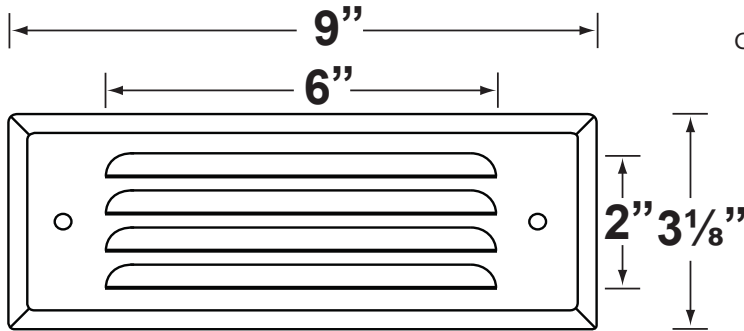

ACCESSORIES SHEET

PRODUCT # : CL-374B-AB

•Brick Lights

•Cast Brass

Faceplates

CX-899B-AB Brass 4 louver faceplate with frosted glass lens
Finish: **AB**- Antique Bronze