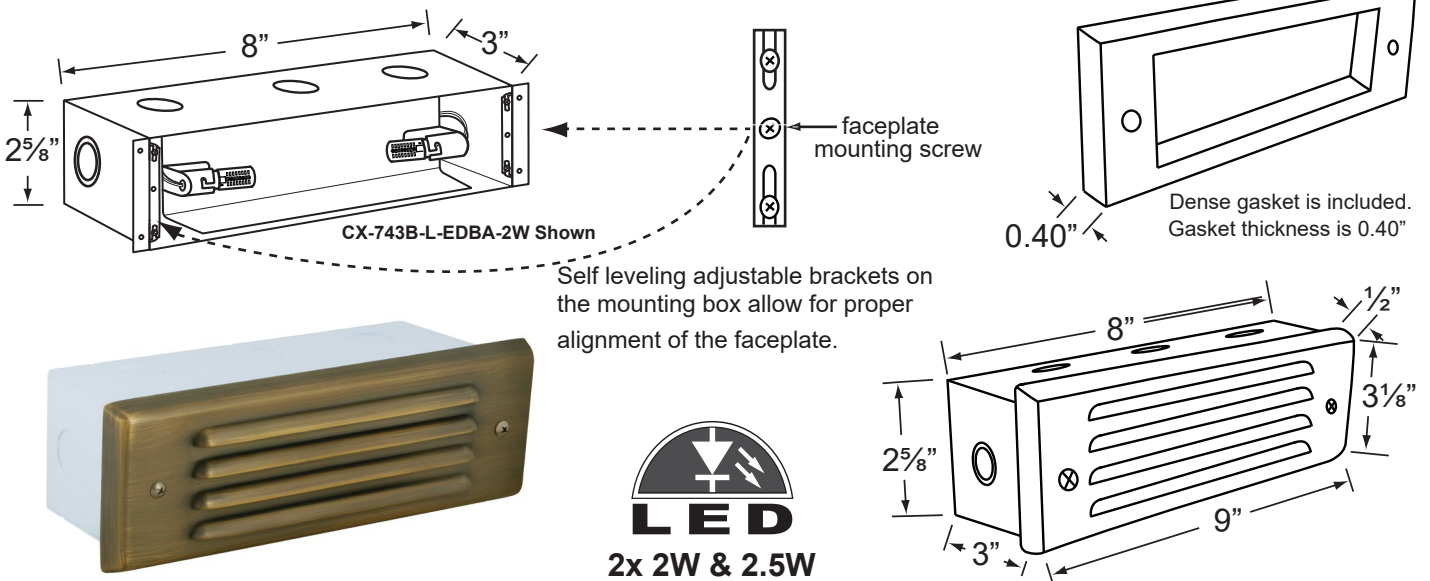

SPECIFICATION SHEET

PRODUCT # : CL-374B-AB

•Brick Lights

•Cast Brass

Fixture Specifications:

Housing: Heavy Duty corrosion resistant galvanized steel with self-leveling adjustable bars.

Faceplate: Die cast brass, fitted to housing with a dense silicone gasket.

Finish: **AB- Antique Bronze.** Natural toning process. AB finish will vary due to artistic process.

Lens: Frosted and heat resistant glass.

Socket: Two S.C. Bayonet sockets, attached to aluminum reflector.

Lamp: 12V, S.C. Bayonet, 27W max. Available in 2xLED (2W & 2.5W) or without lamp. See the Lamp Guide below for more information.

Gasket: Solid silicone gasket, seals faceplate to housing. Providing weather tight protection.

Wiring: Fixture is prewired with a 3ft 18-2 SPT1-W direct burial cord. Wire connector sold separately. Silicone filled wire nut (**CX-854**) or quick locking wire connector (**CX-LOC**) are available from Corona Lighting.

Mounting: Recessed mount back box. Best used in concrete, brick and other masonry, with 5x 1/2" NPT inlets.

Electrical Notes: A remote 12V transformer is required. Options are available from Corona Lighting. Voltage range for LED lamps are 8V-21V.

Warranty: Limited lifetime warranty on faceplate against manufacturer's defects.

Self-Leveling Mounting Bracket

AVAILABLE LED LAMPS (Corona LED lamps have a five (5) year limited warranty against manufacturer's defects)

LAMP NUMBER	WATTS	BEAM		COLOR & TEMP.	RATED HOURS	HALOGEN EQUIVALENT
		SPREAD	LUMEN			
L-EDBA-2W	2	360°	200	2700K	25,000	20 Watt
L-EDBA-2.5W	2.5	180°	240	2700K	25,000	35 Watt
L-EDBA-2W-3K	2	360°	210	3000K	25,000	20 Watt
L-EDBA-2.5W-3K	2.5	180°	250	3000K	25,000	35 Watt
L-EDBA-AM*	2	360°	170	2000K	25,000	20 Watt

*AM- Amber color

For more additional Lamps, and accessories visit Coronalighting.com

JOB INFORMATION

TYPE: _____ DATE: _____

JOB NAME & ADDRESS:

PRODUCT #:

TOTAL QUANTITY:

LAMP TYPE & WATTAGE:

TRANSFORMER:

CONTRACTOR:

SPECIFIER:

• If you are ordering LED lamps you should follow the format below:

• CL - **product #** - **lamp** - **wattage**

CL - **374B-AB** - **L-EDBA** - **2W-3K**

Example: CL-374B-AB-L-EDBA-2W-3K

• Corona Lighting reserves the right to make any change and/or improvement to the design and construction of this fixture without further notification.