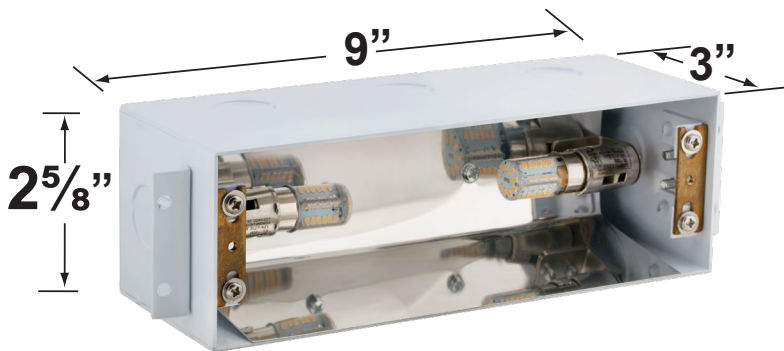

Mount Box

CX-743B Steel Mount Box

Lamp not included. Shown for demonstration.