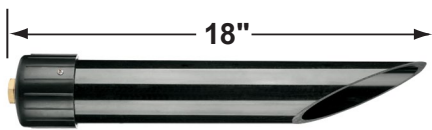

SPECIFICATION SHEET

PRODUCT # : CL-501

• Directional Lights

• Die-Cast Aluminum

Fixture Specifications:

Housing: Die-Cast Aluminum.

Finish: Polyester UV powder coated, available in: **BK- Black**, **BZ- Bronze**, **GR- Green**, **RT- Rust**, and **VG- Verde Green**.

ACCESSORIES SHEET

PRODUCT # : CL-501

• Directional Lights

• Die-Cast Aluminum

Mounting Pedestals

- CX-601-BK 1" PVC Mounting Pedestal, ½" NPT, **Black**
- CX-601-VG 1" PVC Mounting Pedestal, ½" NPT, **Verde Green**
- CX-602-BK 2" PVC Mounting Pedestal, ½" NPT, **Black**
- CX-602-VG 2" PVC Mounting Pedestal, ½" NPT, **Verde Green**
- CX-603-BK 3" PVC Mounting Pedestal, ½" NPT Female Brass Hub on top, **Black**
- CX-603-VG 3" PVC Mounting Pedestal, ½" NPT Female Brass Hub on top, **Verde Green**