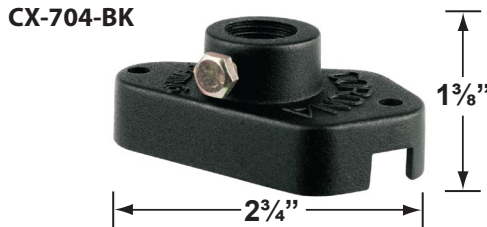

ACCESSORIES SHEET

PRODUCT # : CL-502

•Directional Lights

•Aluminum

Mounting Brackets

CX-700 Aluminum Bracket with 1/2" NPT
Finishes: **BK**- Black, **BZ**- Bronze, **GR**- Green,
GT- Granite, **RT**- Rust, **VG**- Verde Green,
WH- White

CX-704 Aluminum Oval Bracket with 1/2" NPT Female Hub
Finishes: **BK**- Black, **BZ**- Bronze, **GR**- Green,
GT- Granite, **RT**- Rust, **VG**- Verde Green,
WH- White