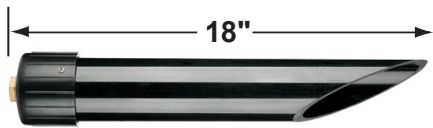

ACCESSORIES SHEET

PRODUCT # : CL-502

•Directional Lights

•Aluminum

Mounting Pedestals

- CX-601-BK 1" PVC Mounting Pedestal, ½" NPT, **Black**
- CX-601-VG 1" PVC Mounting Pedestal, ½" NPT, **Verde Green**
- CX-602-BK 2" PVC Mounting Pedestal, ½" NPT, **Black**
- CX-602-VG 2" PVC Mounting Pedestal, ½" NPT, **Verde Green**
- CX-603-BK 3" PVC Mounting Pedestal, ½" NPT Female Brass Hub on top, **Black**
- CX-603-VG 3" PVC Mounting Pedestal, ½" NPT Female Brass Hub on top, **Verde Green**

CX-603-BK