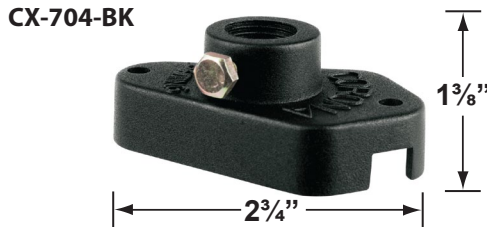

ACCESSORIES SHEET

PRODUCT # : CL-503

• Directional Lights

• Aluminum

Mounting Brackets

CX-700 Aluminum Bracket with 1/2" NPT
Finishes: **BK**- Black, **BZ**- Bronze, **GR**- Green,
GT- Granite, **RT**- Rust, **VG**- Verde Green,
WH- White

CX-704 Aluminum Oval Bracket with 1/2" NPT Female Hub
Finishes: **BK**- Black, **BZ**- Bronze, **GR**- Green,
GT- Granite, **RT**- Rust, **VG**- Verde Green,
WH- White