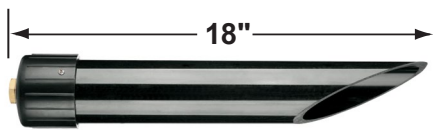

ACCESSORIES SHEET

PRODUCT # : CL-503

• Directional Lights

• Aluminum

Mounting Pedestals

- CX-601-BK 1" PVC Mounting Pedestal, ½" NPT, **Black**
- CX-601-VG 1" PVC Mounting Pedestal, ½" NPT, **Verde Green**
- CX-602-BK 2" PVC Mounting Pedestal, ½" NPT, **Black**
- CX-602-VG 2" PVC Mounting Pedestal, ½" NPT, **Verde Green**
- CX-603-BK 3" PVC Mounting Pedestal, ½" NPT Female Brass Hub on top, **Black**
- CX-603-VG 3" PVC Mounting Pedestal, ½" NPT Female Brass Hub on top, **Verde Green**

CX-603-BK