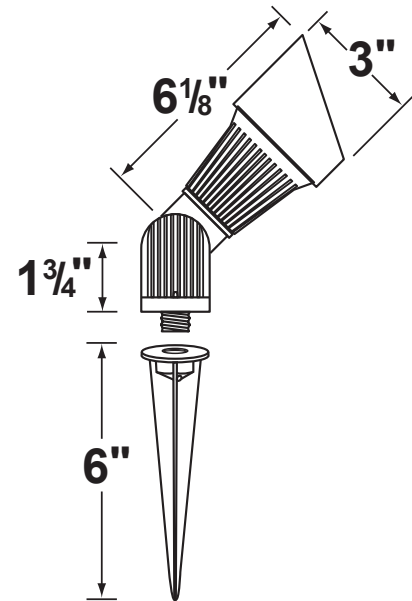

AVAILABLE LED LAMPS (Corona LED lamps have a five (5) year limited warranty against manufacturer's defects)

LAMP NUMBER	WATTS	BEAM		COLOR & TEMP.	RATED HOURS	HALOGEN EQUIVALENT
		SPREAD	LUMEN			
L-ED16-3W-SP	3.5	15° Spot	270	2700K	50,000	25 Watt
L-ED16-3W-FL	3.5	45° Flood	270	2700K	50,000	25 Watt
L-ED16-3W-WF	3.5	60° Wide Flood	270	2700K	50,000	25 Watt
L-ED16-5W-SP	5	15° Spot	350	2700K	50,000	40 Watt
L-ED16-5W-FL	5	45° Flood	350	2700K	50,000	40 Watt
L-ED16-5W-WF	5	60° Wide Flood	350	2700K	50,000	40 Watt
L-ED16-COB5W-SP	5	15° Spot	450	2700K	50,000	50 Watt
L-ED16-COB5W-FL	5	38° Flood	450	2700K	50,000	50 Watt
L-ED16-COB5W-WF	5	60° Wide Flood	450	2700K	50,000	50 Watt
L-ED16-COB5W-SP3K	5	15° Spot	470	3000K	50,000	50 Watt
L-ED16-COB5W-FL3K	5	38° Flood	470	3000K	50,000	50 Watt
L-ED16-COB5W-WF3K	5	60° Wide Flood	470	3000K	50,000	50 Watt

Single color MR-16 LED available in AMBER, BLUE, GREEN, PURPLE, RED and VIOLET

JOB INFORMATION

TYPE: DATE:

JOB NAME & ADDRESS:

PRODUCT #:

TOTAL QUANTITY:

LAMP TYPE & WATTAGE:

TRANSFORMER:

CONTRACTOR:

SPECIFIER:

• When ordering LED lamp with a fixture your part number should follow the format below:

• **CL** - **product #** - **color** - **lamp** - **wattage** - **lamp angle**
CL - 503 - VG - L-ED16 - 5W - FL

Example: CL-503-VG-L-ED16-5W-FL

• Corona Lighting reserves the right to make any change and/or improvement to the design and construction of this fixture without further notification.