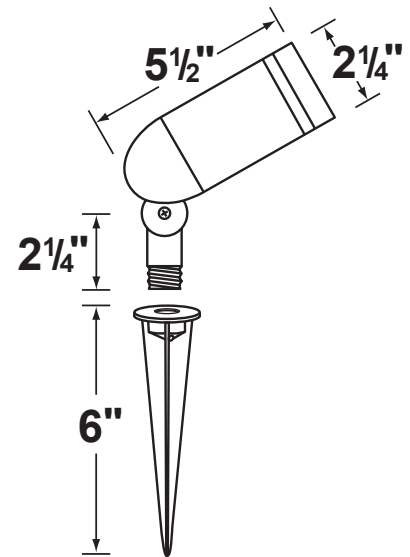

AVAILABLE LED LAMPS (Corona LED lamps have a five (5) year limited warranty against manufacturer's defects)

LAMP NUMBER	WATTS	BEAM		COLOR & TEMP.	RATED HOURS	HALOGEN EQUIVALENT
		SPREAD	LUMEN			
L-ED11-2.5W	2.5	38° FL	180	2700K	50,000	20 Watt

JOB INFORMATION

TYPE: _____ DATE: _____

JOB NAME & ADDRESS: _____

PRODUCT #: _____

TOTAL QUANTITY: _____

LAMP TYPE & WATTAGE: _____

TRANSFORMER: _____

CONTRACTOR: _____

SPECIFIER: _____

• When ordering LED lamp with a fixture your part number should follow the format below:

• **CL** - **product #** - **color** - **lamp** - **wattage**
CL - **504** - **BZ** - **L-ED11** - **3W**

Example: CL-504-BZ-L-ED11-3W

• Corona Lighting reserves the right to make any change and/or improvement to the design and construction of this fixture without further notification.