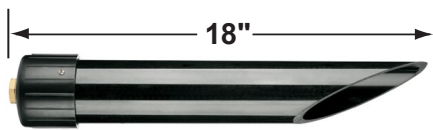

ACCESSORIES SHEET

PRODUCT # : CL-504

• Directional Lights

• Aluminum

Mounting Pedestals

- CX-601-BK 1" PVC Mounting Pedestal, ½" NPT, **Black**
- CX-601-VG 1" PVC Mounting Pedestal, ½" NPT, **Verde Green**
- CX-602-BK 2" PVC Mounting Pedestal, ½" NPT, **Black**
- CX-602-VG 2" PVC Mounting Pedestal, ½" NPT, **Verde Green**
- CX-603-BK 3" PVC Mounting Pedestal, ½" NPT Female Brass Hub on top, **Black**
- CX-603-VG 3" PVC Mounting Pedestal, ½" NPT Female Brass Hub on top, **Verde Green**

CX-603-BK