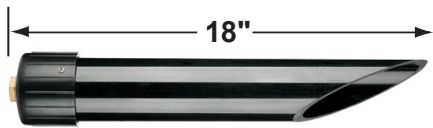

ACCESSORIES SHEET

PRODUCT # : CL-507

•Directional Lights

• Aluminum

Mounting Pedestals

- CX-601-BK 1" PVC Mounting Pedestal, ½" NPT, **Black**
- CX-601-VG 1" PVC Mounting Pedestal, ½" NPT, **Verde Green**
- CX-602-BK 2" PVC Mounting Pedestal, ½" NPT, **Black**
- CX-602-VG 2" PVC Mounting Pedestal, ½" NPT, **Verde Green**
- CX-603-BK 3" PVC Mounting Pedestal, ½" NPT Female Brass Hub on top, **Black**
- CX-603-VG 3" PVC Mounting Pedestal, ½" NPT Female Brass Hub on top, **Verde Green**

CX-603-BK