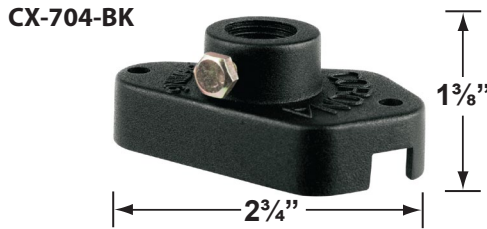

ACCESSORIES SHEET

PRODUCT # : CL-507

• Directional Lights

• Aluminum

Mounting Brackets

CX-700 Aluminum Bracket with 1/2" NPT
Finishes: **BK**- Black, **BZ**- Bronze, **GR**- Green,
GT- Granite, **RT**- Rust, **VG**- Verde Green,
WH- White

CX-704 Aluminum Oval Bracket with 1/2" NPT Female Hub
Finishes: **BK**- Black, **BZ**- Bronze, **GR**- Green,
GT- Granite, **RT**- Rust, **VG**- Verde Green,
WH- White