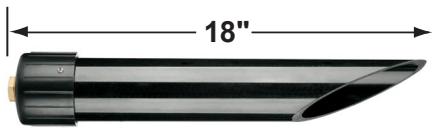

ACCESSORIES SHEET

PRODUCT # : CL-509

•Directional Lights

• Aluminum

Mounting Pedestals

- CX-601-BK 1" PVC Mounting Pedestal, ½" NPT, **Black**
- CX-601-VG 1" PVC Mounting Pedestal, ½" NPT, **Verde Green**
- CX-602-BK 2" PVC Mounting Pedestal, ½" NPT, **Black**
- CX-602-VG 2" PVC Mounting Pedestal, ½" NPT, **Verde Green**
- CX-603-BK 3" PVC Mounting Pedestal, ½" NPT Female Brass Hub on top, **Black**
- CX-603-VG 3" PVC Mounting Pedestal, ½" NPT Female Brass Hub on top, **Verde Green**

CX-603-BK