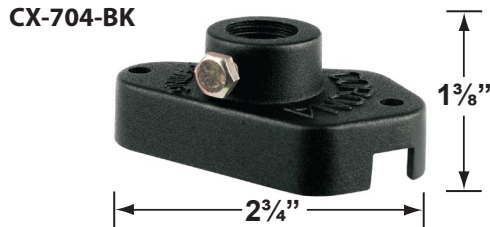

ACCESSORIES SHEET

PRODUCT # : CL-509

•Directional Lights

• Aluminum

Mounting Brackets

CX-700 Aluminum Bracket with 1/2" NPT
Finishes: **BK**- Black, **BZ**- Bronze, **GR**- Green,
GT- Granite, **RT**- Rust, **VG**- Verde Green,
WH- White

CX-704 Aluminum Oval Bracket with 1/2" NPT Female Hub
Finishes: **BK**- Black, **BZ**- Bronze, **GR**- Green,
GT- Granite, **RT**- Rust, **VG**- Verde Green,
WH- White