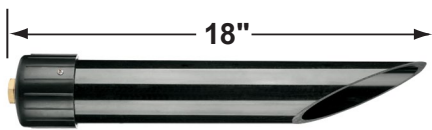

PRODUCT # : CL-510

•Directional Lights

•Aluminum

Mounting Pedestals

- CX-601-BK 1" PVC Mounting Pedestal, ½" NPT, **Black**
- CX-601-VG 1" PVC Mounting Pedestal, ½" NPT, **Verde Green**
- CX-602-BK 2" PVC Mounting Pedestal, ½" NPT, **Black**
- CX-602-VG 2" PVC Mounting Pedestal, ½" NPT, **Verde Green**
- CX-603-BK 3" PVC Mounting Pedestal, ½" NPT Female Brass Hub on top, **Black**
- CX-603-VG 3" PVC Mounting Pedestal, ½" NPT Female Brass Hub on top, **Verde Green**

CX-603-BK