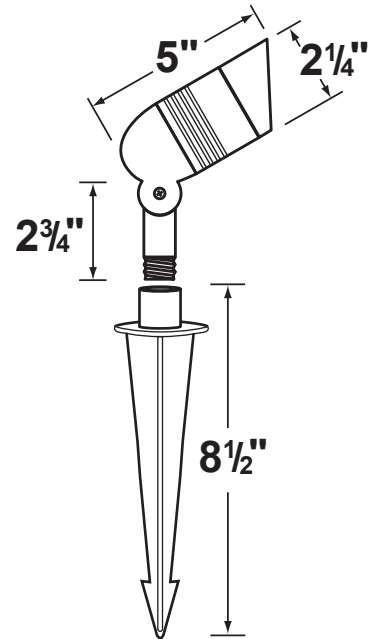

SPECIFICATION SHEET

PRODUCT # : CL-510

• Directional Lights

• Aluminum

Fixture Specifications:

Housing: Die-cast aluminum

Finish: Polyester UV powder coated, **BK-Black**

Lens: Clear, tempered ad heat resistant glass.

Socket: Top grade fixed ceramic bi-pin socket with retension clip to securely hold the lamp in place.

Lamp: 12V MR-11, 35W max.
Available in 2.5W LED or without lamp.
See lamp guide below for more information.

Wiring: Fixture is prewired with a 3ft 18-2 SPT1-W direct burial cord. Wire connector sold separately. Universal connector (**CX-839**), silicone filled wire nut (**CX-854**) or quick locking wire connector (**CX-LOC**) are available from Corona Lighting.

Gasket: Silicone gasket for weather-tight sealing.

Knuckle: Cast aluminum adjustable knuckle with a phillips shaped screw. 1/2" NPT threaded male hub on bottom.

Mounting Spike: 8 1/2" Black ABS spike with 1/2" NPT threaded male hub.

Electrical Notes: A remote 12V transformer is required. Options are available from Corona Lighting. Voltage range for LED lamps are 9V-17V. Proper grease/lubricant is suggested on threaded parts during installation process.

Warranty: One (1) year warranty on fixture and housing against manufacturer's defects.

AVAILABLE LED LAMPS (Corona LED lamps have a five (5) year limited warranty against manufacturer's defects)

LAMP NUMBER	WATTS	BEAM		COLOR & TEMP.	RATED HOURS	HALOGEN EQUIVALENT
		SPREAD	LUMEN			
L-ED11-2.5W	2.5	38° FL	180	2700K	50,000	20 Watt

JOB INFORMATION

TYPE: _____ DATE: _____

JOB NAME & ADDRESS: _____

PRODUCT #:

TOTAL QUANTITY:

LAMP TYPE & WATTAGE:

TRANSFORMER:

CONTRACTOR:

SPECIFIER:

• When ordering LED lamp with a fixture your part number should follow the format below:

• **CL** - **product #** - **color** - **lamp** - **wattage**
CL - 510 - BK - L-ED11 - 2.5W

Example: CL-510-BK-L-ED11-2.5W

• Corona Lighting reserves the right to make any change and/or improvement to the design and construction of this fixture without further notification.