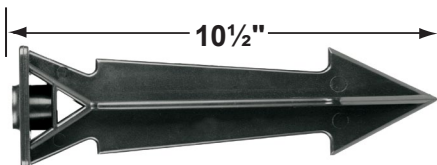

Ground Spikes

- CX-642-BK 8.5" ABS Spike, ½" NPT, **Black**
- CX-642-BZ 8.5" ABS Spike, ½" NPT, **Bronze**
- CX-643-BZ 8.5" ABS Spike, ½" NPT, **Bronze**

CX-647-BK