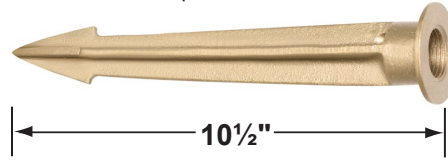

Ground Spikes

- CX-646-BR 8" ABS Spike, 1/2" NPT, **Natural Brass**

CX-646-BR

Mounting Canopies

- CX-705B-BR Brass Flat Canopy, 1/2" NPT, **Natural Brass**
- CX-709B-BR Brass Raised Canopy, 1/2" NPT, **Natural Brass**