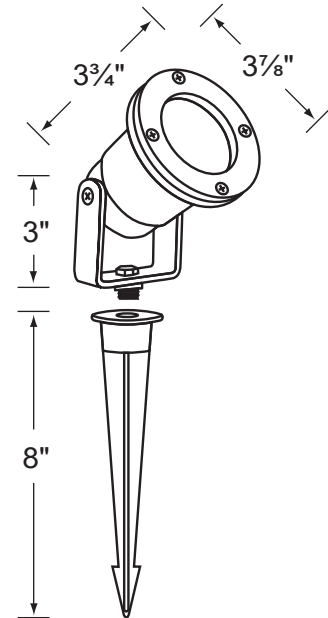

SPECIFICATION SHEET

PRODUCT # : CL-511-BR

• Directional Lights

• Solid Brass

Fixture Specifications:

Housing: Solid Brass.
Finish: BR- Natural Brass.
Lens: Clear, tempered and heat resistant glass with silicone gasket..
Socket: Top grade ceramic bi-pin socket, with retention clip.
Lamp: 12V, MR-16, 50W max.
 Available in LED (3.5W & 5W) or without lamp.
 See the Lamp Guide below for more information.
Wiring: Fixture is prewired with a 3ft 18-2 SPT2-W direct burial cord. Wire connector sold separately. Universal connector (**CX-839**), silicone filled wire nut (**CX-854**) or quick locking wire connector (**CX-LOC**) are available from Corona Lighting.

Gasket: Silicone "O" ring seals face plate to housing providing weather tight protection.
Yoke: Brass yoke with 1/2" NPT bushing for affixing mounting spike.
Mounting Spike: 8" brass mounting spike with 1/2" NPT threaded female hub.
Electrical Notes: A remote 12V transformer is required. Options are available from Corona Lighting. Voltage range for LED lamps are 9V-17V. Proper grease/lubricant is suggested on threaded parts during installation process.
Warranty: Limited lifetime warranty on fixture housing against manufacturer's defects.

• When ordering LED lamp with a fixture your part number should follow the format below:

• CL - product # - lamp - wattage - lamp angle
 CL - 511-BR - L-ED16 - 5W - FL

Example: CL-511-BR-L-ED16-5W-FL

• Corona Lighting reserves the right to make any change and/or improvement to the design and construction of this fixture without further notification.