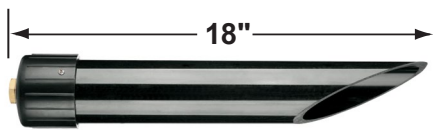

SPECIFICATION SHEET

PRODUCT # : CL-511-BR

• Directional Lights

• Solid Brass

Fixture Specifications:

Housing: Solid Brass.
Finish: BR- Natural Brass.
Lens: Clear, tempered and heat resistant glass with silicone gasket..
Socket: Top grade ceramic bi-pin socket, with retention clip.
Lamp: 12V, MR-16, 50W max.
 Available in LED (3.5W & 5W) or without lamp.
 See the Lamp Guide below for more information.
Wiring: Fixture is prewired with a 3ft 18-2 SPT2-W direct burial cord. Wire connector sold separately. Universal connector (**CX-839**), silicone filled wire nut (**CX-854**) or quick locking wire connector (**CX-LOC**) are available from Corona Lighting.

• When ordering LED lamp with a fixture your part number should follow the format below:

• CL - product # - lamp - wattage - lamp angle
 CL - 511-BR - L-ED16 - 5W - FL

Example: CL-511-BR-L-ED16-5W-FL

• Corona Lighting reserves the right to make any change and/or improvement to the design and construction of this fixture without further notification.

ACCESSORIES SHEET

PRODUCT # : CL-511-BR

•Directional Lights

•Solid Brass

Mounting Pedestals

- CX-601-BK 1" PVC Mounting Pedestal, 1/2" NPT, **Black**
- CX-601-VG 1" PVC Mounting Pedestal, 1/2" NPT, **Verde Green**
- CX-602-BK 2" PVC Mounting Pedestal, 1/2" NPT, **Black**
- CX-602-VG 2" PVC Mounting Pedestal, 1/2" NPT, **Verde Green**
- CX-603-BK 3" PVC Mounting Pedestal, 1/2" NPT Female Brass Hub on top, **Black**
- CX-603-VG 3" PVC Mounting Pedestal, 1/2" NPT Female Brass Hub on top, **Verde Green**