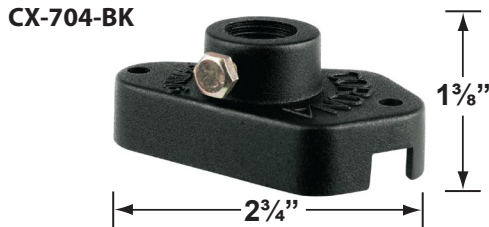

ACCESSORIES SHEET

PRODUCT # : CL-511

• Directional Lights

• Aluminum

Mounting Brackets

CX-700 Aluminum Bracket with 1/2" NPT
Finishes: **BK**- Black, **BZ**- Bronze, **GR**- Green,
GT- Granite, **RT**- Rust, **VG**- Verde Green,
WH- White

CX-704 Aluminum Oval Bracket with 1/2" NPT Female Hub
Finishes: **BK**- Black, **BZ**- Bronze, **GR**- Green,
GT- Granite, **RT**- Rust, **VG**- Verde Green,
WH- White