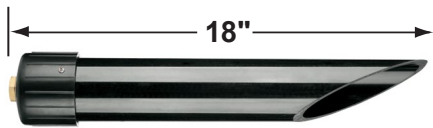

ACCESSORIES SHEET

PRODUCT # : CL-511

•Directional Lights

• Aluminum

Mounting Pedestals

- CX-601-BK 1" PVC Mounting Pedestal, ½" NPT, **Black**
- CX-601-VG 1" PVC Mounting Pedestal, ½" NPT, **Verde Green**
- CX-602-BK 2" PVC Mounting Pedestal, ½" NPT, **Black**
- CX-602-VG 2" PVC Mounting Pedestal, ½" NPT, **Verde Green**
- CX-603-BK 3" PVC Mounting Pedestal, ½" NPT Female Brass Hub on top, **Black**
- CX-603-VG 3" PVC Mounting Pedestal, ½" NPT Female Brass Hub on top, **Verde Green**

CX-603-BK