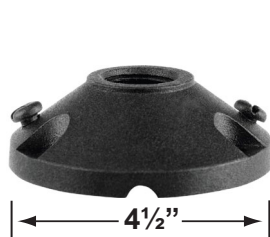

- CX-621-BK 1" PVC Cap, ½" NPT, **Black**
- CX-621-VG 1" PVC Cap, ½" NPT, **Verde Green**
- CX-622-BK 2" PVC Cap, ½" NPT, **Black**
- CX-622-VG 2" PVC Cap, ½" NPT, **Verde Green**
- CX-624-BK 3" PVC Cap, ½" NPT Female Brass Hub, **Black**
- CX-624-VG 3" PVC Cap, ½" NPT Female Brass Hub, **Verde Green**

CX-703-BK