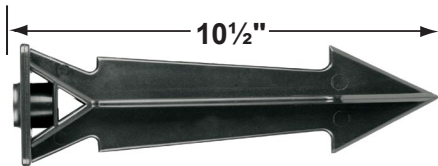

Ground Spikes

- CX-642-BK 8.5" ABS Spike, ½" NPT, **Black**
- CX-642-BZ 8.5" ABS Spike, ½" NPT, **Bronze**
- CX-643-BZ 8.5" ABS Spike, ½" NPT, **Bronze**

CX-647-BK