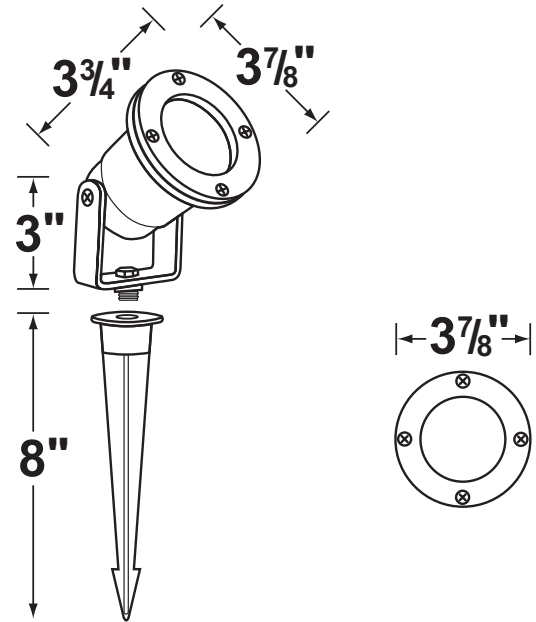

AVAILABLE LED LAMPS (Corona LED lamps have a five (5) year limited warranty against manufacturer's defects)

LAMP NUMBER	WATTS	BEAM		COLOR & TEMP.	RATED HOURS	HALOGEN EQUIVALENT
		SPREAD	LUMEN			
L-ED16-3W-SP	3.5	15° Spot	270	2700K	50,000	25 Watt
L-ED16-3W-FL	3.5	45° Flood	270	2700K	50,000	25 Watt
L-ED16-3W-WF	3.5	60° Wide Flood	270	2700K	50,000	25 Watt
L-ED16-5W-SP	5	15° Spot	350	2700K	50,000	40 Watt
L-ED16-5W-FL	5	45° Flood	350	2700K	50,000	40 Watt
L-ED16-5W-WF	5	60° Wide Flood	350	2700K	50,000	40 Watt
L-ED16-COB5W-SP	5	15° Spot	450	2700K	50,000	50 Watt
L-ED16-COB5W-FL	5	38° Flood	450	2700K	50,000	50 Watt
L-ED16-COB5W-WF	5	60° Wide Flood	450	2700K	50,000	50 Watt
L-ED16-COB5W-SP3K	5	15° Spot	470	3000K	50,000	50 Watt
L-ED16-COB5W-FL3K	5	38° Flood	470	3000K	50,000	50 Watt
L-ED16-COB5W-WF3K	5	60° Wide Flood	470	3000K	50,000	50 Watt

Single color MR-16 LED available in AMBER, BLUE, GREEN, PURPLE, RED and VIOLET

JOB INFORMATION

TYPE: _____ DATE: _____
JOB NAME & ADDRESS: _____
PRODUCT #: _____
TOTAL QUANTITY: _____
LAMP TYPE & WATTAGE: _____
TRANSFORMER: _____
CONTRACTOR: _____
SPECIFIER: _____

• When ordering LED lamp with a fixture your part number should follow the format below:

• **CL** - **product #** - **lamp** - **wattage** - **lamp angle**
CL - 511-BK - L-ED16 - 5W - FL

Example: CL-511-BK-L-ED16-5W-FL

• Corona Lighting reserves the right to make any change and/or improvement to the design and construction of this fixture without further notification.