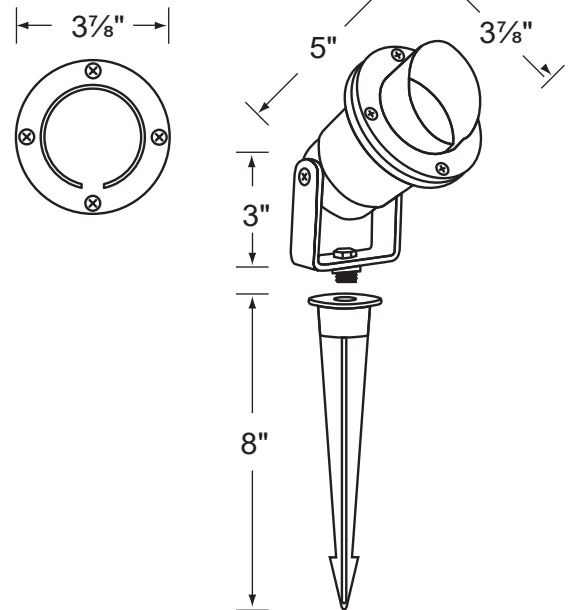

SPECIFICATION SHEET

PRODUCT # : CL-512-BR

• Directional Lights

• Solid Brass

Fixture Specifications:

Housing: Solid Brass.
Finish: BR- Natural Brass.
Lens: Clear, tempered and heat resistant glass with silicone gasket.
Socket: Top grade ceramic bi-pin socket, with retention clip.
Lamp: 12V, MR-16, 50W max. Available in LED (3.5W & 5W) or without lamp. See the Lamp Guide below for more information.
Wiring: Fixture is prewired with a 3ft 18-2 SPT2-W direct burial cord. Wire connector sold separately. Universal connector (**CX-839**), silicone filled wire nut (**CX-854**) or quick locking wire connector (**CX-LOC**) are available from Corona Lighting.

Gasket: Silicone "O" ring seals face plate to housing providing weather tight protection .
Yoke: Brass yoke with ½" NPT bushing for affixing mounting spike .
Mounting Spike: 8" Brass mounting spike with ½" NPT threaded female hub.
Electrical Notes: A remote 12V transformer is required. Options are available from Corona Lighting. Voltage range for LED lamps are 9V-17V. Proper grease/lubricant is suggested on threaded parts during installation process.
Warranty: Limited lifetime warranty on fixture housing against manufacturer's defects.

• When ordering LED lamp with a fixture your part number should follow the format below:

• CL - product # - lamp - wattage - lamp angle

CL - 512-BR - L-ED16 - 5W - FL

Example: CL-512-BR-L-ED16-5W-FL

• Corona Lighting reserves the right to make any change and/or improvement to the design and construction of this fixture without further notification.