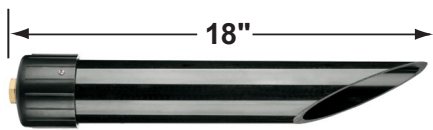

PRODUCT # : CL-511-BR

•Directional Lights

•Solid Brass

Mounting Pedestals

- CX-601-BK 1" PVC Mounting Pedestal, 1/2" NPT, **Black**
- CX-601-VG 1" PVC Mounting Pedestal, 1/2" NPT, **Verde Green**
- CX-602-BK 2" PVC Mounting Pedestal, 1/2" NPT, **Black**
- CX-602-VG 2" PVC Mounting Pedestal, 1/2" NPT, **Verde Green**
- CX-603-BK 3" PVC Mounting Pedestal, 1/2" NPT Female Brass Hub on top, **Black**
- CX-603-VG 3" PVC Mounting Pedestal, 1/2" NPT Female Brass Hub on top, **Verde Green**

CX-603-BK