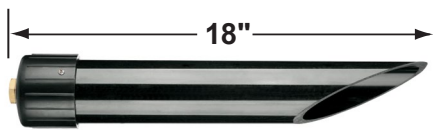

PRODUCT # : CL-513-BR

•Directional Lights

•Solid Brass

Mounting Pedestals

- CX-601-BK 1" PVC Mounting Pedestal, 1/2" NPT, **Black**
- CX-601-VG 1" PVC Mounting Pedestal, 1/2" NPT, **Verde Green**
- CX-602-BK 2" PVC Mounting Pedestal, 1/2" NPT, **Black**
- CX-602-VG 2" PVC Mounting Pedestal, 1/2" NPT, **Verde Green**
- CX-603-BK 3" PVC Mounting Pedestal, 1/2" NPT Female Brass Hub on top, **Black**
- CX-603-VG 3" PVC Mounting Pedestal, 1/2" NPT Female Brass Hub on top, **Verde Green**

CX-603-BK