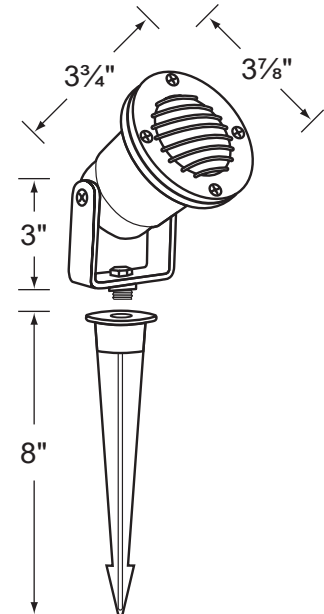

LED
3.5W and 5W

AVAILABLE LED LAMPS (Corona LED lamps have a five (5) year limited warranty against manufacturer's defects)

LAMP NUMBER	WATTS	BEAM		COLOR & TEMP.	RATED HOURS	HALOGEN EQUIVALENT
		SPREAD	LUMEN			
L-ED16-3W-SP	3.5	15° Spot	270	2700K	50,000	25 Watt
L-ED16-3W-FL	3.5	45° Flood	270	2700K	50,000	25 Watt
L-ED16-3W-WF	3.5	60° Wide Flood	270	2700K	50,000	25 Watt
L-ED16-5W-SP	5	15° Spot	350	2700K	50,000	40 Watt
L-ED16-5W-FL	5	45° Flood	350	2700K	50,000	40 Watt
L-ED16-5W-WF	5	60° Wide Flood	350	2700K	50,000	40 Watt
L-ED16-COB5W-SP	5	15° Spot	450	2700K	50,000	50 Watt
L-ED16-COB5W-FL	5	38° Flood	450	2700K	50,000	50 Watt
L-ED16-COB5W-WF	5	60° Wide Flood	450	2700K	50,000	50 Watt
L-ED16-COB5W-SP3K	5	15° Spot	470	3000K	50,000	50 Watt
L-ED16-COB5W-FL3K	5	38° Flood	470	3000K	50,000	50 Watt
L-ED16-COB5W-WF3K	5	60° Wide Flood	470	3000K	50,000	50 Watt

Single color MR-16 LED available in AMBER, BLUE, GREEN, PURPLE, RED and VIOLET

JOB INFORMATION

TYPE: _____ DATE: _____
JOB NAME & ADDRESS: _____
PRODUCT #: _____
TOTAL QUANTITY: _____
LAMP TYPE & WATTAGE: _____
TRANSFORMER: _____
CONTRACTOR: _____
SPECIFIER: _____

• When ordering LED lamp with a fixture your part number should follow the format below:

• CL - product # - lamp - wattage - lamp angle
CL - 513-BR - L-ED16 - 5W - FL

Example: CL-513-BR-L-ED16-5W-FL

• Corona Lighting reserves the right to make any change and/or improvement to the design and construction of this fixture without further notification.