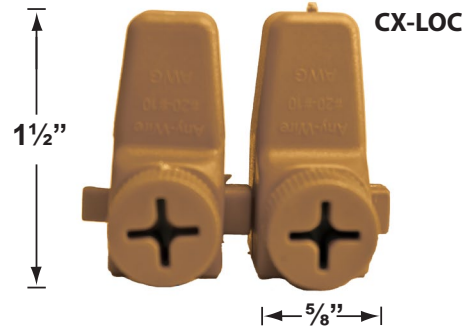

Cable Connectors

- CX-854 Direct Burial Silicone Filled Wire Nut, **Tan**
- CX-858 Speedy Cable Connector, Supply Cable up to 10-2, **Black**
- CX-839 Universal cable connector, Supply cable up to 8-2, one/Pack **Black**
- CX-LOC Quick-Locking Silicone Filled Wire Connector, 25 Sets (50 per Pack)