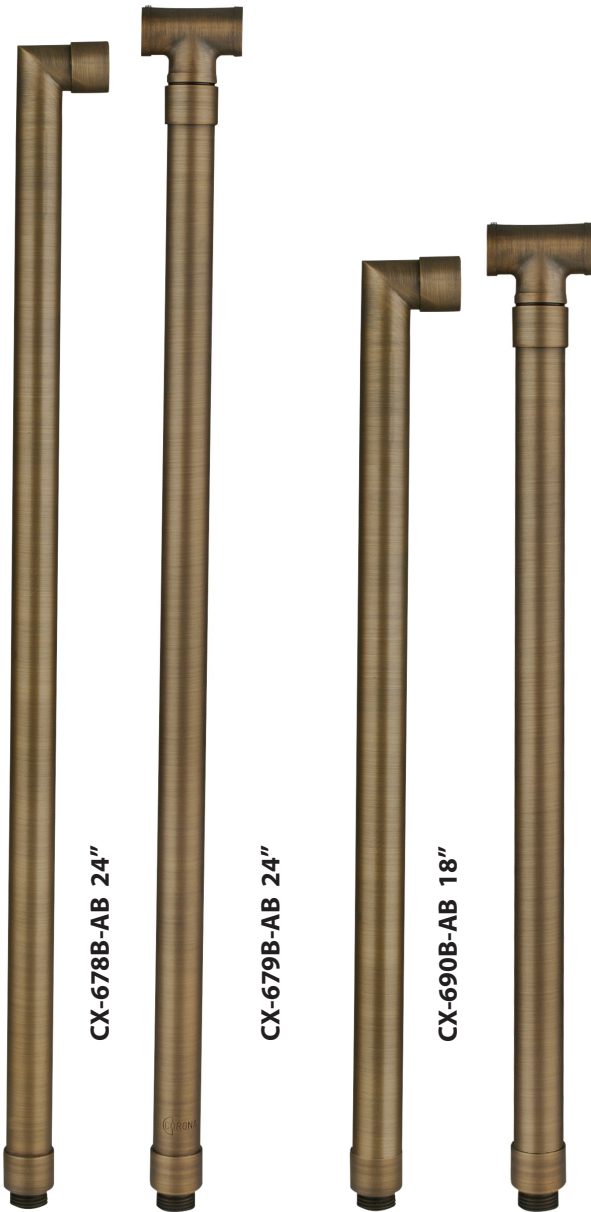

ACCESSORIES SHEET

PRODUCT # : CL-514B-AB

•Directional Light

•Cast Brass

Mounting Posts For Sign Light & Path Light Applications

- CX-678B-AB 24" Brass Single Head Post, **Antique Bronze**
- CX-679B-AB 24" Brass Double Head Post, **Antique Bronze**
- CX-690B-AB 18" Brass Single Head Post, **Antique Bronze**
- CX-693B-AB 18" Brass Double Head Post, **Antique Bronze**

•CX-718B-AB (Mounting Canopies pg 2) is required for sign light installation.