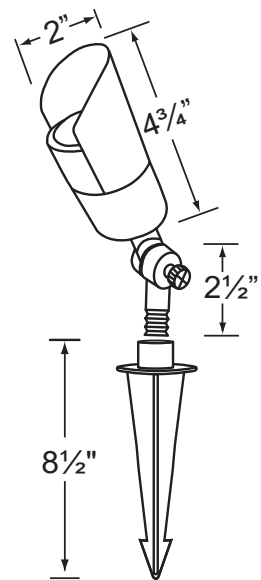

AVAILABLE LED LAMPS (Corona LED lamps have a five (5) year limited warranty against manufacturer's defects)

LAMP NUMBER	WATTS	BEAM		COLOR & TEMP.	RATED HOURS	HALOGEN EQUIVALENT
		SPREAD	LUMEN			
L-ED16-3W-SP	3.5	15° Spot	270	2700K	50,000	25 Watt
L-ED16-3W-FL	3.5	45° Flood	270	2700K	50,000	25 Watt
L-ED16-3W-WF	3.5	60° Wide Flood	270	2700K	50,000	25 Watt
L-ED16-5W-SP	5	15° Spot	350	2700K	50,000	40 Watt
L-ED16-5W-FL	5	45° Flood	350	2700K	50,000	40 Watt
L-ED16-5W-WF	5	60° Wide Flood	350	2700K	50,000	40 Watt
L-ED16-COB5W-SP	5	15° Spot	450	2700K	50,000	50 Watt
L-ED16-COB5W-FL	5	38° Flood	450	2700K	50,000	50 Watt
L-ED16-COB5W-WF	5	60° Wide Flood	450	2700K	50,000	50 Watt
L-ED16-COB5W-SP3K	5	15° Spot	470	3000K	50,000	50 Watt
L-ED16-COB5W-FL3K	5	38° Flood	470	3000K	50,000	50 Watt
L-ED16-COB5W-WF3K	5	60° Wide Flood	470	3000K	50,000	50 Watt

Single color MR-16 LED available in AMBER, BLUE, GREEN, PURPLE, RED and VIOLET

JOB INFORMATION

TYPE: _____ DATE: _____

JOB NAME & ADDRESS: _____

PRODUCT #:

TOTAL QUANTITY:

LAMP TYPE & WATTAGE:

TRANSFORMER:

CONTRACTOR:

SPECIFIER:

• When ordering LED lamp with a fixture your part number should follow the format below:

• **CL** - **product #** - **lamp** - **wattage** - **lamp angle**

CL - **514B-AB** - **L-ED16** - **5W** - **FL** Example: CL-514B-AB-L-ED16-5W-FL

• Corona Lighting reserves the right to make any change and/or improvement to the design and construction of this fixture without further notification.