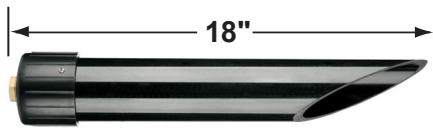

PRODUCT # : CL-514B-AB

•Directional Light

•Cast Brass

Mounting Pedestals

- CX-601-BK 1" PVC Mounting Pedestal, 1/2" NPT, **Black**
- CX-601-VG 1" PVC Mounting Pedestal, 1/2" NPT, **Verde Green**
- CX-602-BK 2" PVC Mounting Pedestal, 1/2" NPT, **Black**
- CX-602-VG 2" PVC Mounting Pedestal, 1/2" NPT, **Verde Green**
- CX-603-BK 3" PVC Mounting Pedestal, 1/2" NPT Female Brass Hub on top, **Black**
- CX-603-VG 3" PVC Mounting Pedestal, 1/2" NPT Female Brass Hub on top, **Verde Green**

CX-603-BK

- CX-621-BK 1" PVC Cap, 1/2" NPT, **Black**
- CX-621-VG 1" PVC Cap, 1/2" NPT, **Verde Green**
- CX-622-BK 2" PVC Cap, 1/2" NPT, **Black**
- CX-622-VG 2" PVC Cap, 1/2" NPT, **Verde Green**
- CX-624-BK 3" PVC Cap, 1/2" NPT Female Brass Hub, **Black**
- CX-624-VG 3" PVC Cap, 1/2" NPT Female Brass Hub, **Verde Green**

Mounting Canopies

- CX-705B-AB Brass Flat Canopy, 1/2" NPT, **Antique Bronze**
- CX-709B-AB Brass Raised Canopy, 1/2" NPT, **Antique Bronze**
- CX-718B-AB 5" Brass Canopy, 3-Hole 1/2" NPT, **Antique Bronze**
- CX-719B-AB Brass Tree Mounting Bracket, 1/2" NPT, **Antique Bronze**
- CX-720-BR Brass Tree mount Canopy with 9" Rubber Strap stretches to 14, **Natural Brass**
- CX-721-BR Brass Tree mount Canopy with 15" Rubber Strap stretches to 22", **Natural Brass**
- CX-722-BR Brass Tree mount Canopy with 22" Rubber Strap stretches to 33", **Natural Brass**
- CX-723-BR Brass Tree mount Canopy with 31" Rubber Strap stretches to 45", **Natural Brass**
- CX-724-BR Brass Tree mount Canopy with 41" Rubber Strap stretches to 61", **Natural Brass**