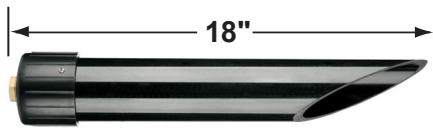

PRODUCT # : CL-514B-GM

•Directional Lights

•Cast Brass

Mounting Pedestals

- CX-601-BK 1" PVC Mounting Pedestal, 1/2" NPT, **Black**
- CX-601-VG 1" PVC Mounting Pedestal, 1/2" NPT, **Verde Green**
- CX-602-BK 2" PVC Mounting Pedestal, 1/2" NPT, **Black**
- CX-602-VG 2" PVC Mounting Pedestal, 1/2" NPT, **Verde Green**
- CX-603-BK 3" PVC Mounting Pedestal, 1/2" NPT Female Brass Hub on top, **Black**
- CX-603-VG 3" PVC Mounting Pedestal, 1/2" NPT Female Brass Hub on top, **Verde Green**

CX-603-BK

- CX-621-BK 1" PVC Cap, 1/2" NPT, **Black**
- CX-621-VG 1" PVC Cap, 1/2" NPT, **Verde Green**
- CX-622-BK 2" PVC Cap, 1/2" NPT, **Black**
- CX-622-VG 2" PVC Cap, 1/2" NPT, **Verde Green**
- CX-624-BK 3" PVC Cap, 1/2" NPT Female Brass Hub, **Black**
- CX-624-VG 3" PVC Cap, 1/2" NPT Female Brass Hub, **Verde Green**

Mounting Canopies

- CX-705B-GM Brass Flat Canopy, 1/2 NPT, **Gun Metal**
- CX-709B-GM Brass Raised Canopy, 1/2 NPT, **Gun Metal**
- CX-718B-GM 5" Brass Canopy, 3-Hole 1/2 NPT, **Gun Metal**
- CX-719B-GM Brass Tree Mounting Bracket, 1/2" NPT, **Gun Metal**
- CX-720-BR Brass Tree mount Canopy with 9" Rubber Strap stretches to 14, **Natural Brass**
- CX-721-BR Brass Tree mount Canopy with 15" Rubber Strap stretches to 22", **Natural Brass**
- CX-722-BR Brass Tree mount Canopy with 22" Rubber Strap stretches to 33", **Natural Brass**
- CX-723-BR Brass Tree mount Canopy with 31" Rubber Strap stretches to 45", **Natural Brass**
- CX-724-BR Brass Tree mount Canopy with 41" Rubber Strap stretches to 61", **Natural Brass**