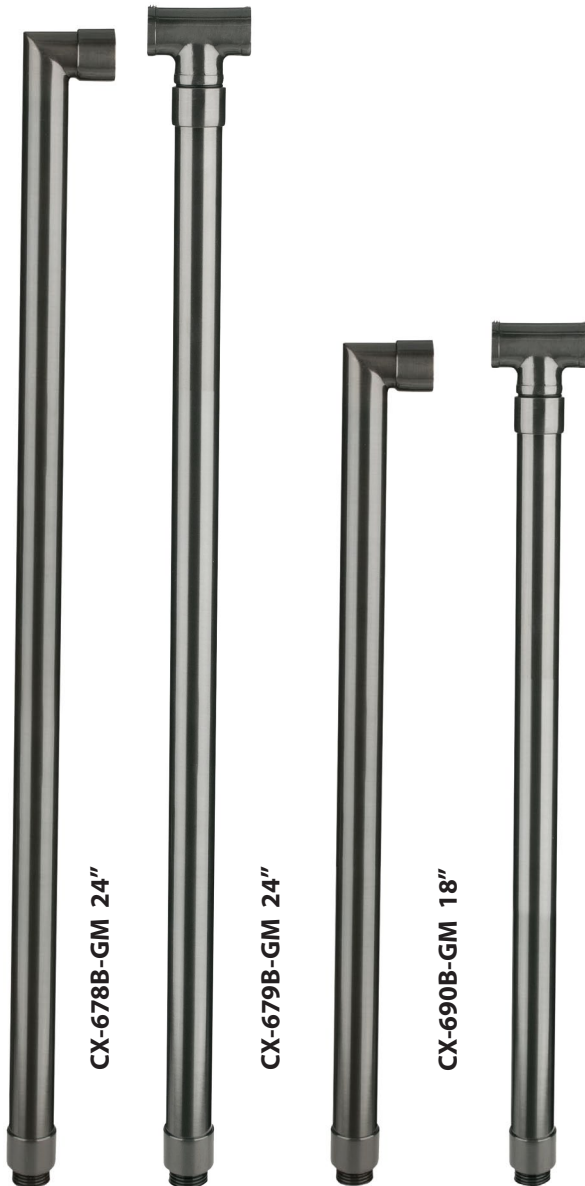

**CX-682B-GM 6"**

**CX-683B-GM 12"**

**CX-684B-GM 18"**

**CX-685B-GM 24"**

**CX-719B-GM**

**CX-718B-GM**

**CX-722-BR**

## PRODUCT # : CL-514B-GM

•Directional Lights

•Cast Brass

### Mounting Posts For Sign Light & Path Light Applications

- CX-678B-GM 24" Brass Single Head Post, **Gun Metal**
- CX-679B-GM 24" Brass Double Head Post, **Gun Metal**
- CX-690B-GM 18" Brass Single Head Post, **Gun Metal**
- CX-693B-GM 18" Brass Double Head Post, **Gun Metal**

### Cable Connectors

- CX-854 Direct Burial Silicone Filled Wire Nut, **Tan**
- CX-858 Speedy Cable Connector, Supply Cable up to 10-2, **Black**
- CX-839 Universal cable connector, Supply cable up to 8-2, one/Pack **Black**
- CX-LOC Quick-Locking Silicone Filled Wire Connector, 25 Sets (50 per Pack)