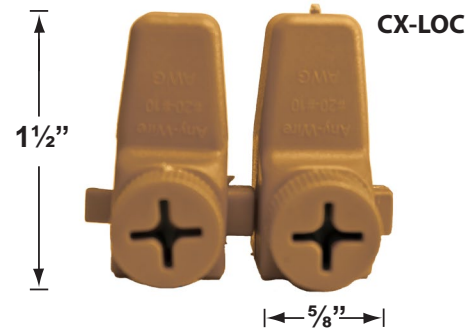

Cable Connectors

- CX-854 Direct Burial Silicone Filled Wire Nut, **Tan**
- CX-858 Speedy Cable Connector, Supply Cable up to 10-2, **Black**
- CX-839 Universal cable connector, Supply cable up to 8-2, one/Pack **Black**
- CX-LOC Quick-Locking Silicone Filled Wire Connector, 25 Sets (50 per Pack)