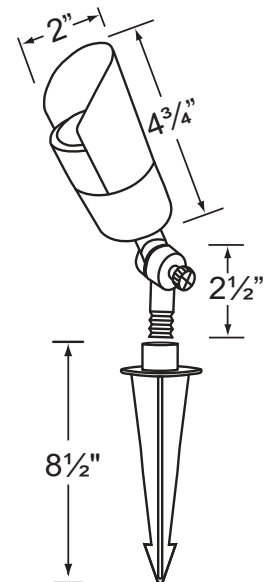

AVAILABLE LED LAMPS (Corona LED lamps have a five (5) year limited warranty against manufacturer's defects)

LAMP NUMBER	WATTS	BEAM		COLOR & TEMP.	RATED HOURS	HALOGEN EQUIVALENT
		SPREAD	LUMEN			
L-ED16-3W-SP	3.5	15° Spot	270	2700K	50,000	25 Watt
L-ED16-3W-FL	3.5	45° Flood	270	2700K	50,000	25 Watt
L-ED16-3W-WF	3.5	60° Wide Flood	270	2700K	50,000	25 Watt
L-ED16-5W-SP	5	15° Spot	350	2700K	50,000	40 Watt
L-ED16-5W-FL	5	45° Flood	350	2700K	50,000	40 Watt
L-ED16-5W-WF	5	60° Wide Flood	350	2700K	50,000	40 Watt
L-ED16-COB5W-SP	5	15° Spot	450	2700K	50,000	50 Watt
L-ED16-COB5W-FL	5	38° Flood	450	2700K	50,000	50 Watt
L-ED16-COB5W-WF	5	60° Wide Flood	450	2700K	50,000	50 Watt
L-ED16-COB5W-SP3K	5	15° Spot	470	3000K	50,000	50 Watt
L-ED16-COB5W-FL3K	5	38° Flood	470	3000K	50,000	50 Watt
L-ED16-COB5W-WF3K	5	60° Wide Flood	470	3000K	50,000	50 Watt

Single color MR-16 LED available in AMBER, BLUE, GREEN, PURPLE, RED and VIOLET

JOB INFORMATION

TYPE: _____ DATE: _____
JOB NAME & ADDRESS: _____
PRODUCT #: _____
TOTAL QUANTITY: _____
LAMP TYPE & WATTAGE: _____
TRANSFORMER: _____
CONTRACTOR: _____
SPECIFIER: _____

• When ordering LED lamp with a fixture your part number should follow the format below:

• **CL** - **product #** - **lamp** - **wattage** - **lamp angle**

CL - 514B-GM - L-ED16 - 5W - FL

Example: CL-514B-GM-L-ED16-5W-FL

• Corona Lighting reserves the right to make any change and/or improvement to the design and construction of this fixture without further notification.