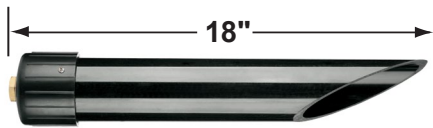

PRODUCT # : CL-514C-RC

• Directional Lights

• Copper

Mounting Pedestals

- CX-601-BK 1" PVC Mounting Pedestal, 1/2" NPT, **Black**
- CX-601-VG 1" PVC Mounting Pedestal, 1/2" NPT, **Verde Green**
- CX-602-BK 2" PVC Mounting Pedestal, 1/2" NPT, **Black**
- CX-602-VG 2" PVC Mounting Pedestal, 1/2" NPT, **Verde Green**
- CX-603-BK 3" PVC Mounting Pedestal, 1/2" NPT Female Brass Hub on top, **Black**
- CX-603-VG 3" PVC Mounting Pedestal, 1/2" NPT Female Brass Hub on top, **Verde Green**

CX-603-BK

- CX-621-BK 1" PVC Cap, 1/2" NPT, **Black**
- CX-621-VG 1" PVC Cap, 1/2" NPT, **Verde Green**
- CX-622-BK 2" PVC Cap, 1/2" NPT, **Black**
- CX-622-VG 2" PVC Cap, 1/2" NPT, **Verde Green**
- CX-624-BK 3" PVC Cap, 1/2" NPT Female Brass Hub, **Black**
- CX-624-VG 3" PVC Cap, 1/2" NPT Female Brass Hub, **Verde Green**

Mounting Canopies

- CX-705B-BR Brass Flat Canopy, 1/2" NPT, **Natural Brass**
- CX-709B-BR Brass Raised Canopy, 1/2" NPT, **Natural Brass**
- CX-719B-BR Brass Tree Mounting Bracket, 1/2" NPT, **Natural Brass**
- CX-720-BR Brass Tree mount Canopy with 9" Rubber Strap stretches to 14, **Natural Brass**
- CX-721-BR Brass Tree mount Canopy with 15" Rubber Strap stretches to 22", **Natural Brass**
- CX-722-BR Brass Tree mount Canopy with 22" Rubber Strap stretches to 33", **Natural Brass**
- CX-723-BR Brass Tree mount Canopy with 31" Rubber Strap stretches to 45", **Natural Brass**
- CX-724-BR Brass Tree mount Canopy with 41" Rubber Strap stretches to 61", **Natural Brass**