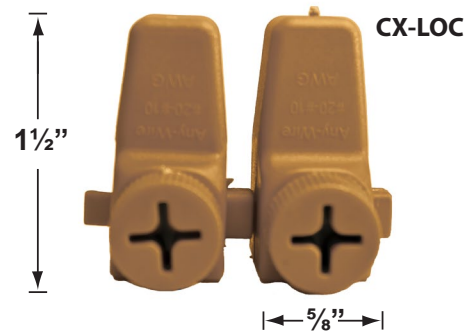

Cable Connectors

- CX-854 Direct Burial Silicone Filled Wire Nut, **Tan**
- CX-858 Speedy Cable Connector, Supply Cable up to 10-2, **Black**
- CX-839 Universal cable connector, Supply cable up to 8-2, one/Pack **Black**
- CX-LOC Quick-Locking Silicone Filled Wire Connector, 25 Sets (50 per Pack)