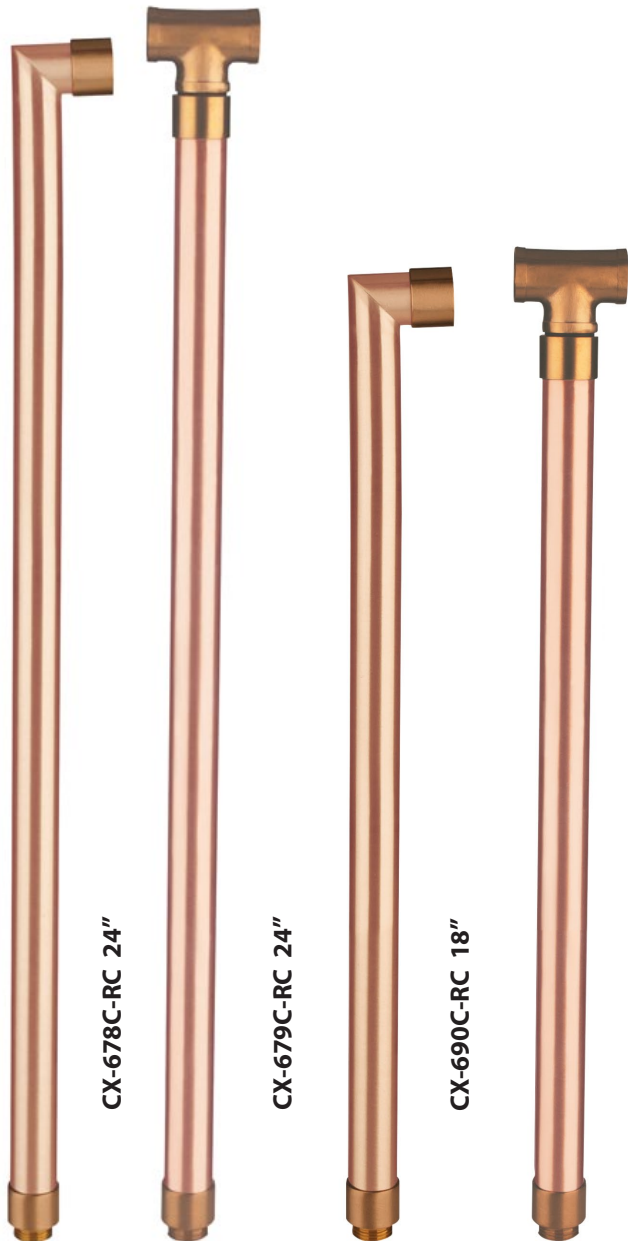

SPECIFICATION SHEET

PRODUCT # : CL-514C-RC

• Directional Lights

• Copper

Fixture Specifications:

Housing & Shroud: Corrosion Resistant Copper.

Finish: RC- Raw Copper.
Finish will age gradually over time.
Also available in **AB**, and **GM**.

LAMP NUMBER	WATTS	BEAM		COLOR & TEMP.	RATED HOURS	HALOGEN EQUIVALENT
		SPREAD	LUMEN			
L-ED16-3W-SP	3.5	15° Spot	270	2700K	50,000	25 Watt
L-ED16-3W-FL	3.5	45° Flood	270	2700K	50,000	25 Watt
L-ED16-3W-WF	3.5	60° Wide Flood	270	2700K	50,000	25 Watt
L-ED16-5W-SP	5	15° Spot	350	2700K	50,000	40 Watt
L-ED16-5W-FL	5	45° Flood	350	2700K	50,000	40 Watt
L-ED16-5W-WF	5	60° Wide Flood	350	2700K	50,000	40 Watt
L-ED16-COB5W-SP	5	15° Spot	450	2700K	50,000	50 Watt
L-ED16-COB5W-FL	5	38° Flood	450	2700K	50,000	50 Watt
L-ED16-COB5W-WF	5	60° Wide Flood	450	2700K	50,000	50 Watt
L-ED16-COB5W-SP3K	5	15° Spot	470	3000K	50,000	50 Watt
L-ED16-COB5W-FL3K	5	38° Flood	470	3000K	50,000	50 Watt
L-ED16-COB5W-WF3K	5	60° Wide Flood	470	3000K	50,000	50 Watt

CX-682C-RC 6"

CX-683C-RC 12"

CX-684C-RC 18"

CX-685C-RC 24"

ACCESSORIES SHEET

PRODUCT # : CL-514C-RC

• Directional Lights

• Copper

Cable Connectors

- CX-854 Direct Burial Silicone Filled Wire Nut, **Tan**
- CX-858 Speedy Cable Connector, Supply Cable up to 10-2, **Black**
- CX-839 Universal cable connector, Supply cable up to 8-2, one/Pack **Black**
- CX-LOC Quick-Locking Silicone Filled Wire Connector, 25 Sets (50 per Pack)