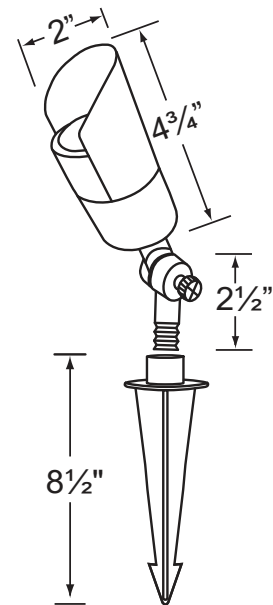

AVAILABLE LED LAMPS (Corona LED lamps have a five (5) year limited warranty against manufacturer's defects)

LAMP NUMBER	WATTS	BEAM		COLOR & TEMP.	RATED HOURS	HALOGEN EQUIVALENT
		SPREAD	LUMEN			
L-ED16-3W-SP	3.5	15° Spot	270	2700K	50,000	25 Watt
L-ED16-3W-FL	3.5	45° Flood	270	2700K	50,000	25 Watt
L-ED16-3W-WF	3.5	60° Wide Flood	270	2700K	50,000	25 Watt
L-ED16-5W-SP	5	15° Spot	350	2700K	50,000	40 Watt
L-ED16-5W-FL	5	45° Flood	350	2700K	50,000	40 Watt
L-ED16-5W-WF	5	60° Wide Flood	350	2700K	50,000	40 Watt
L-ED16-COB5W-SP	5	15° Spot	450	2700K	50,000	50 Watt
L-ED16-COB5W-FL	5	38° Flood	450	2700K	50,000	50 Watt
L-ED16-COB5W-WF	5	60° Wide Flood	450	2700K	50,000	50 Watt
L-ED16-COB5W-SP3K	5	15° Spot	470	3000K	50,000	50 Watt
L-ED16-COB5W-FL3K	5	38° Flood	470	3000K	50,000	50 Watt
L-ED16-COB5W-WF3K	5	60° Wide Flood	470	3000K	50,000	50 Watt

Single color MR-16 LED available in AMBER, BLUE, GREEN, PURPLE, RED and VIOLET

JOB INFORMATION

TYPE: _____ DATE: _____

JOB NAME & ADDRESS: _____

PRODUCT #:

TOTAL QUANTITY:

LAMP TYPE & WATTAGE:

TRANSFORMER:

CONTRACTOR:

SPECIFIER:

• When ordering LED lamp with a fixture your part number should follow the format below:

• CL - product # - lamp - wattage - lamp angle

CL - 514C-RC - L-ED16 - 5W - FL

Example: CL-514C-RC-L-ED16-5W-FL

• Corona Lighting reserves the right to make any change and/or improvement to the design and construction of this fixture without further notification.